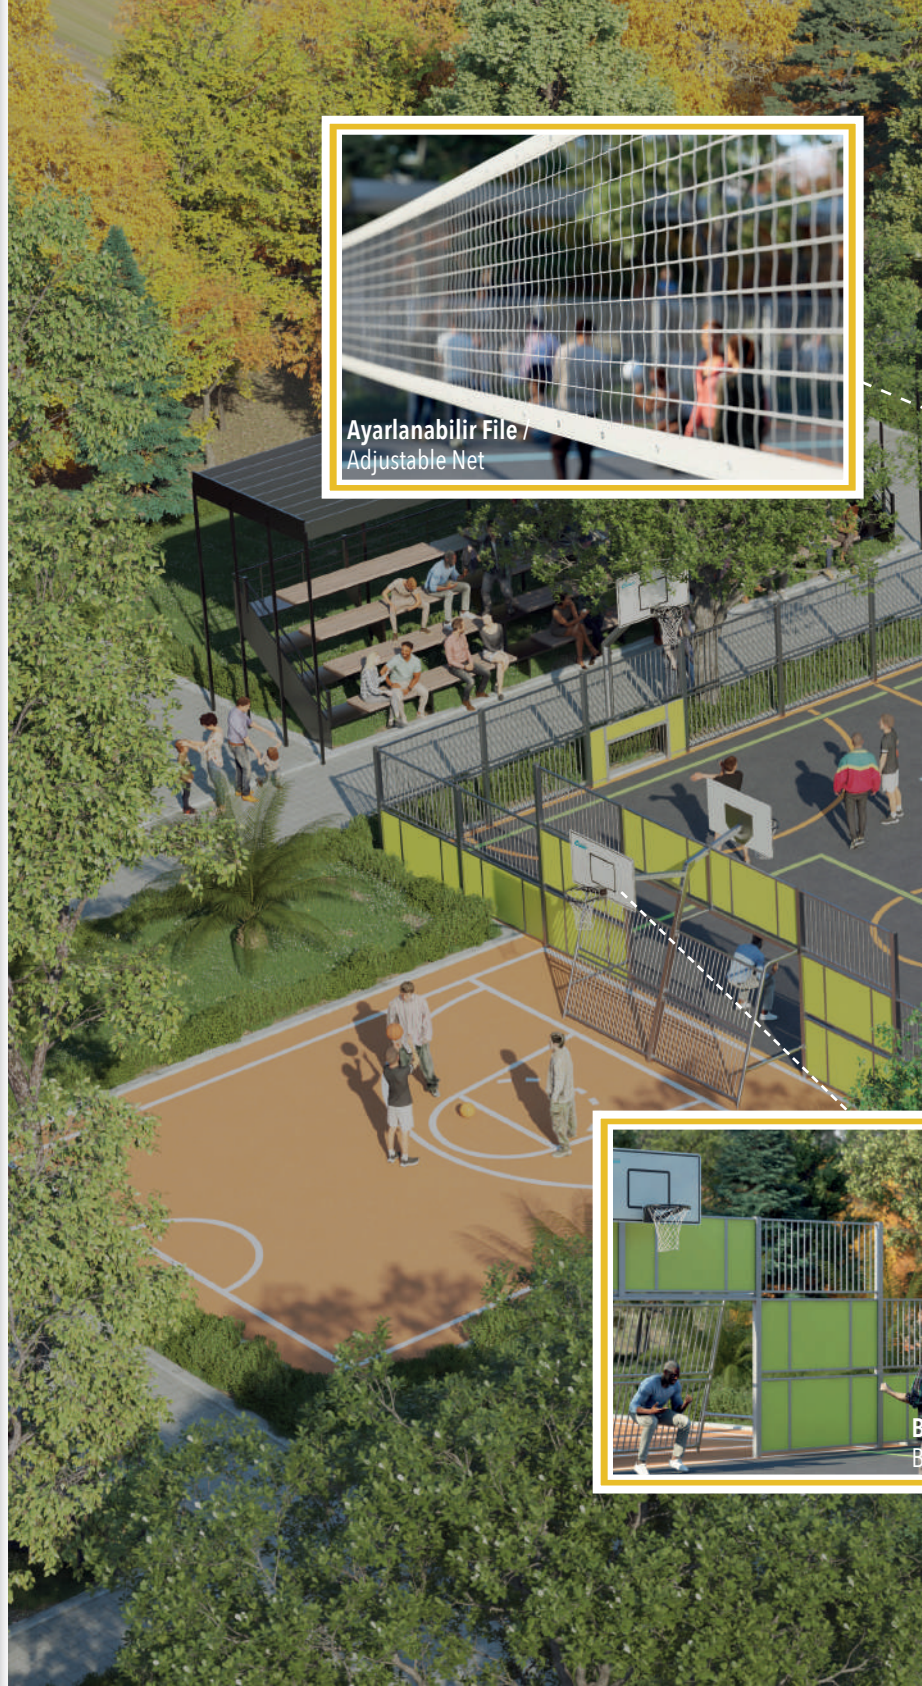

Ürün Bilgisi / Product Information

Boyutlar / Dimensions (LxWxH) : 32,1 x 17,4 x 3 m

Yaş Grubu / Age Group : 3+

Aktiviteler / Activities

Basketbol Potası / Basketball : 2

Kale / Goalpost : 2

Mini Kale / Mini Goalpost : 4

Ayarlanabilir File /

Adjustable net : 1

Kardiyo / Cardio

Isınma / Warm-up

Güçlenme / Strength