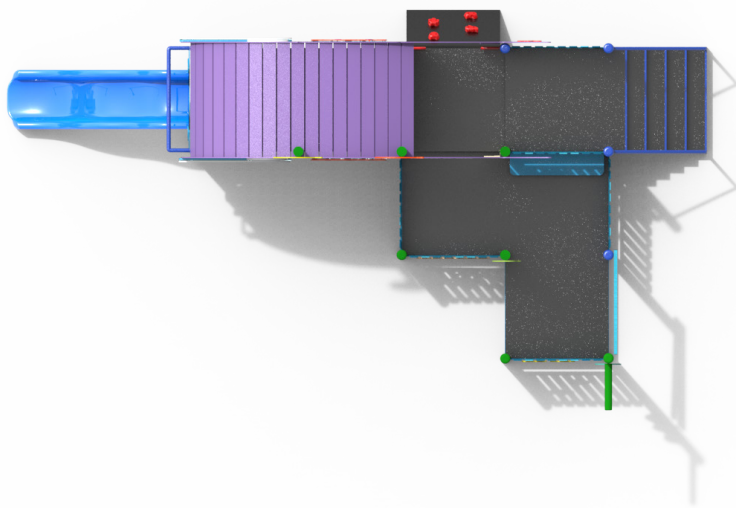

08. Dreaming Baby Whale

Product number
AR-BLS-2801

Size
7.447x4.265xH3.617(mm)

Material
HPL, Stainless Steel, Steel,
Linear Low Density Polyethylene

User age
5-13yrs

Capacity
~20