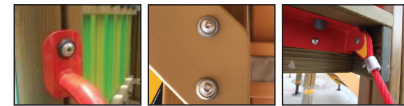

SAFETY COMMITMENT

A. Use of eco-friendly material and paint

- slip-preventing top board
- HPL with high durability and resistance to deformation
- The 8 metals-free zinc powder
- Use of imported official European coating material

C. Ergonomic Design for Different Age Groups

- Structural design suitable for each stage of physical development by age
- Age classification pursuant to domestic laws and regulations
- ⓐ Preschooler playground (under 5 years old - Internal design standards applied)
  - Slope (15 to 38 degrees), Slope incline (38 to 45 degrees), Slide (less than 30 degrees)
  - Maximum falling height (less than 1,000m), upper structure height (more than 1,200mm)
- ⓑ Regular playground (Over 5 years old - Safety standards applied)

E. Complying with the spatial integration design checklist

- **Space / Design** - Safe distance between facilities , Classification by age group
- **Moving line** - prevention of collision, and separation of lines according to different play elements
- **Playing facility arrangement** - Slide locations, separately placed according to different play facilities
- **Function** - Storytelling, suggestion of specialized play elements
- **Design** - Innovative concept and appearance , Harmony with landscape
- **Safety** - Non-entangled U-ring, design that prevents fall hazard, use of eco-friendly material

B. Product safety

- Finishing material safety - Cracking prevention, maintenance of usage safety
- Bonding safety - Special tool, rust-proof material
- Application of official European imported goods

D. Installation of Guide Boards for rides