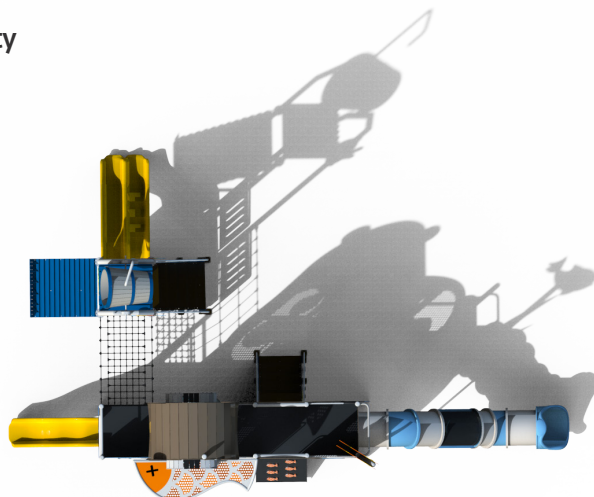

## 09. Otters Catching Fish

**Product number**  
AR-CXN-2900

**Size**  
12.040x7.435xH5.635(mm)

**Material**  
HPL, Stainless Steel, Steel,  
Linear Low Density Polyethylene

**User age**  
5-13yrs

**Capacity**  
~30