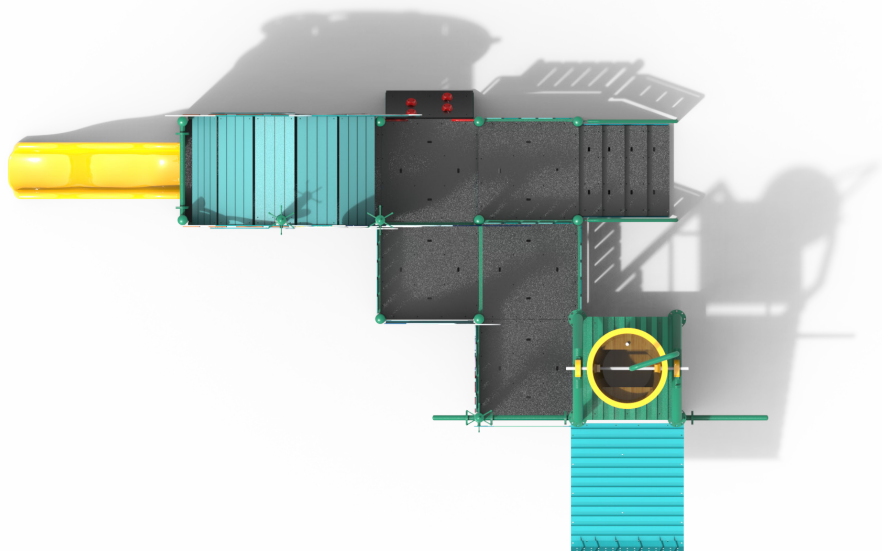

06. Undersea Expedition

Product number
AR-BLE-0801

Size
8.520x5.225xH5.755(mm)

Material
HPL, Stainless Steel, Steel,
Linear Low Density Polyethylene

User age
5-13yrs

Capacity
~20