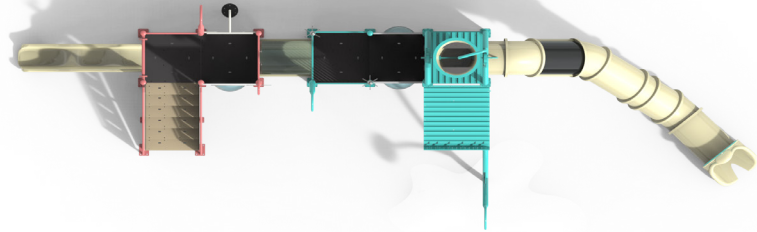

## 01. Colorful Paints

**Product number**  
AR-CLA-1400

**Size**  
14.000x5.150xH5.800(mm)

**Material**  
HPL, Stainless Steel, Steel,  
Linear Low Density Polyethylene

**User age**  
5-13yrs

**Capacity**  
~35

## 02. Bathing crocodile

**Product number**  
AR-CLA-1002

**Size**  
11.880x7.920xH5.635(mm)

**Material**  
HPL, Stainless Steel, Steel,  
Linear Low Density Polyethylene

**User age**  
5-13yrs

**Capacity**  
~35