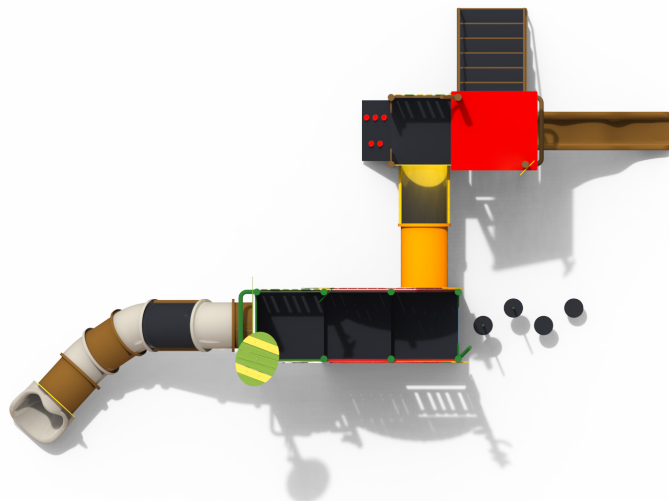

## 07. White-flowered beetle

**Product number**  
AR-CSN-1405

**Size**  
10.910x7.155xH4.250(mm)

**Material**  
HPL, Stainless Steel, Steel,  
Linear Low Density Polyethylene

**User age**  
5-13yrs

**Capacity**  
~30