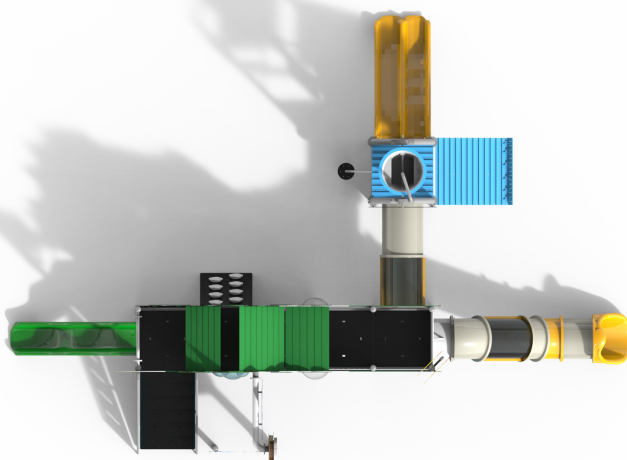

## 01. Colorful Paints

**Product number**  
AR-CLA-1400

**Size**  
14.000x5.150xH5.800(mm)

**Material**  
HPL, Stainless Steel, Steel,  
Linear Low Density Polyethylene

**User age**  
5-13yrs

**Capacity**  
~35

## 02. Bathing crocodile

**Product number**  
AR-CLA-1002

**Size**  
11.880x7.920xH5.635(mm)

**Material**  
HPL, Stainless Steel, Steel,  
Linear Low Density Polyethylene

**User age**  
5-13yrs

**Capacity**  
~35