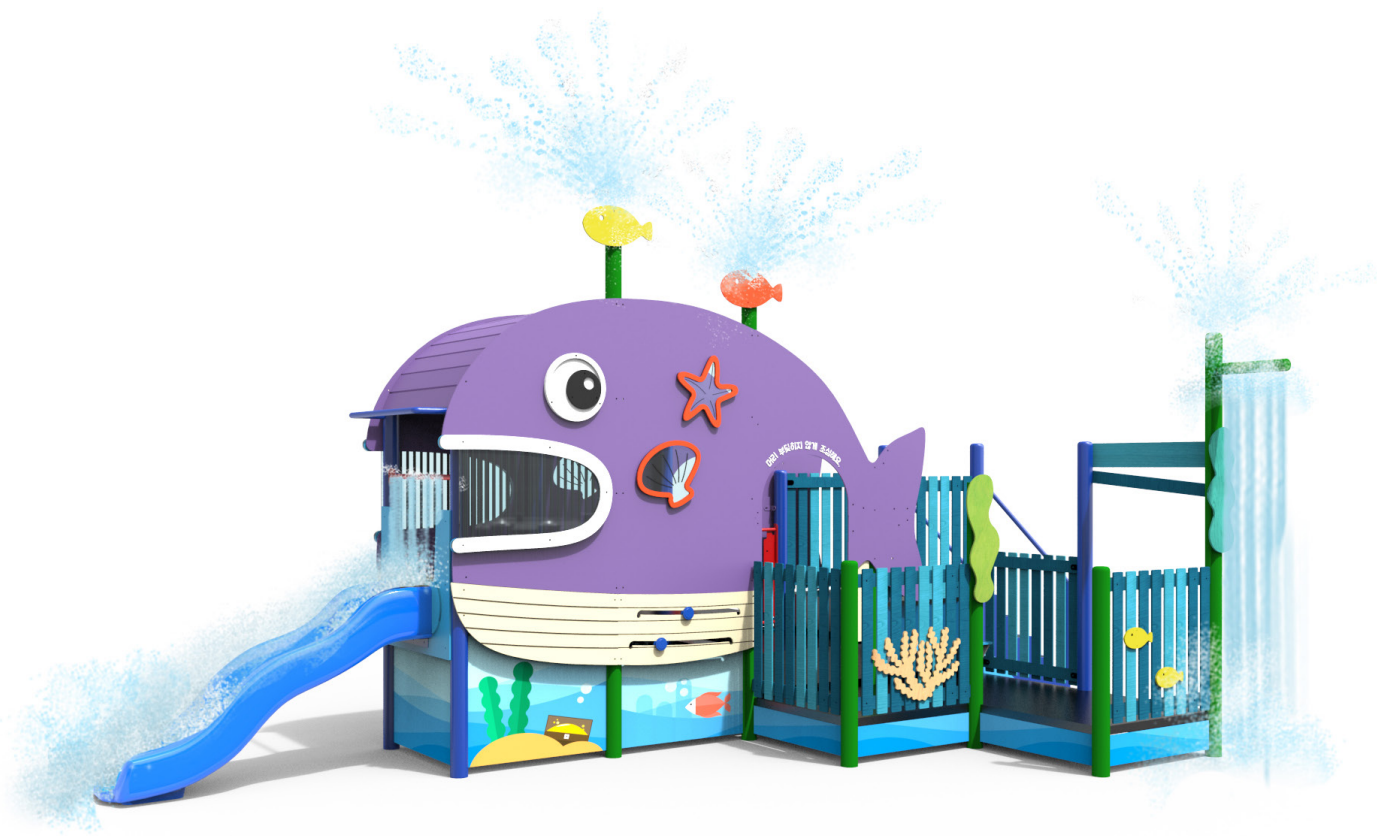

08. Dreaming Baby Whale

Product number
AR-BLS-2801

Size
7.447x4.265xH3.617(mm)

Material
HPL, Stainless Steel, Steel,
Linear Low Density Polyethylene

User age
5-13yrs

Capacity
~20