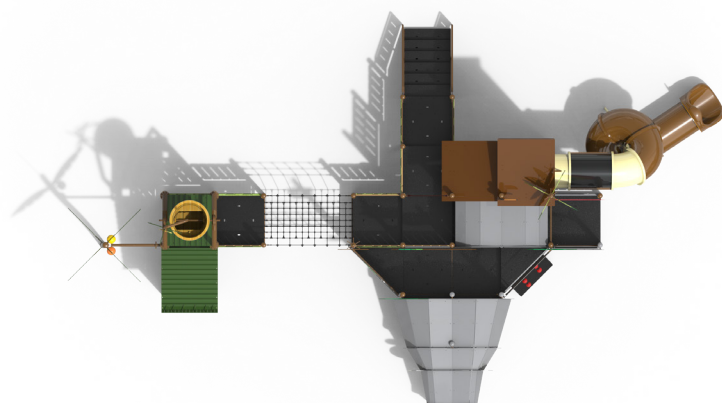

### 03. Koya's Rainbow Mountain

**Product number**  
AR-CLS-4501

**Size**  
13.125x7.740xH5.505(mm)

**Material**  
HPL, Stainless Steel, Steel,  
Linear Low Density Polyethylene

**User age**  
5-13yrs

**Capacity**  
~35

## 04. Huge Flamingo appearing on the Beach

**Product number**  
AR-CXE-0100

**Size**  
12.540x7.920xH5.590(mm)

**Material**  
HPL, Stainless Steel, Steel,  
Linear Low Density Polyethylene

**User age**  
5-13yrs