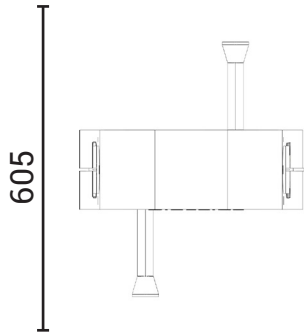

Product information

Category	: SilverActive Elderly Fitness
Age group	: 16yrs & above
Product Code	: EF100
Maximum users	: 2 user
Sizes (mm)	: L605 x H1200 x W1190 mm

Wheelchair Friendly

Resistance Adjustment

Instruction Signage

Red Lever to lift up and slide chair

2 Way Seat Adjustment

Subject to change without prior notice.

KINETICS PLAY SDN. BHD. (1223254-U)

Lot 2-44 Jalan SU7, Lion Industrial Park, Persiaran Tengku Ampuan, 40300 Shah Alam, Selangor, Malaysia.
 Tel: +603-5888 9104 Email: info@kineticsplay.com Web: www.kineticsplay.com

Top

Right Elevation

Front Elevation

Left Elevation

Subject to change without prior notice.

KINETICS PLAY SDN. BHD. (1223254-U)

Lot 2-44 Jalan SU7, Lion Industrial Park, Persiaran Tengku Ampuan, 40300 Shah Alam, Selangor, Malaysia.
Tel: +603-5888 9104 Email: info@kineticsplay.com Web: www.kineticsplay.com