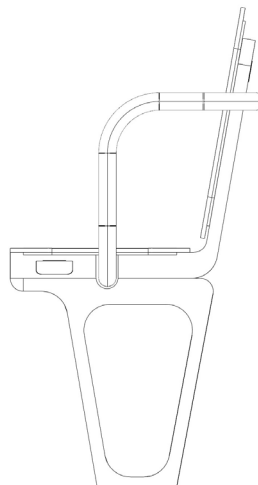

Product information

Category	: SilverActive Elderly Fitness
Age group	: 16yrs & above
Product Code	: EF100
Maximum users	: 2 user
Sizes (mm)	: L605 x H1200 x W1190 mm

Wheelchair Friendly

Resistance Adjustment

Instruction Signage

Red Lever to lift up and slide chair

2 Way Seat Adjustment

Subject to change without prior notice.

KINETICS PLAY SDN. BHD. (1223254-U)

Lot 2-44 Jalan SU7, Lion Industrial Park, Persiaran Tengku Ampuan, 40300 Shah Alam, Selangor, Malaysia.
 Tel: +603-5888 9104 Email: info@kineticsplay.com Web: www.kineticsplay.com

Top

Right Elevation

Front Elevation

Left Elevation

Subject to change without prior notice.

KINETICS PLAY SDN. BHD. (1223254-U)

Lot 2-44 Jalan SU7, Lion Industrial Park, Persiaran Tengku Ampuan, 40300 Shah Alam, Selangor, Malaysia.
Tel: +603-5888 9104 Email: info@kineticsplay.com Web: www.kineticsplay.com