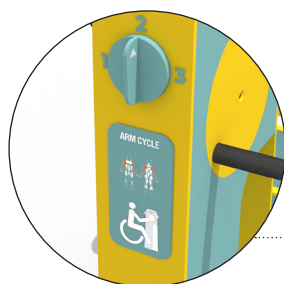

Product description

The Arm Cycle: The gentle, low-impact exercise solution for the frail elderly. Designed for maximum safety and comfort, it efficiently builds upper body, improves circulation, and enhances mobility. Equipped with an, hand-grip seats, and customizable resistance, it provides stability and adaptability for all users with limited physical capabilities.

Product information

Category	: SilverActive Elderly Fitness
Age group	: 16yrs & above
Product Code	: EF100
Maximum users	: 2 user
Sizes (mm)	: L605 x H1200 x W1190 mm

Wheelchair Friendly

Resistance Adjustment