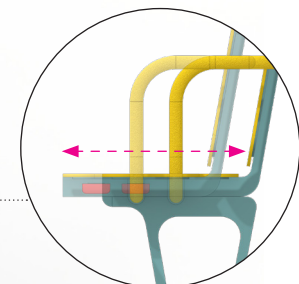

Product information

Category	: SilverActive Elderly Fitness
Age group	: 16yrs & above
Product Code	: EF100
Maximum users	: 2 user
Sizes (mm)	: L605 x H1200 x W1190 mm

Wheelchair Friendly

Resistance Adjustment

Instruction Signage

Red Lever to lift up and slide chair

2 Way Seat Adjustment

Subject to change without prior notice.

KINETICS PLAY SDN. BHD. (1223254-U)

Lot 2-44 Jalan SU7, Lion Industrial Park, Persiaran Tengku Ampuan, 40300 Shah Alam, Selangor, Malaysia.
 Tel: +603-5888 9104 Email: info@kineticsplay.com Web: www.kineticsplay.com