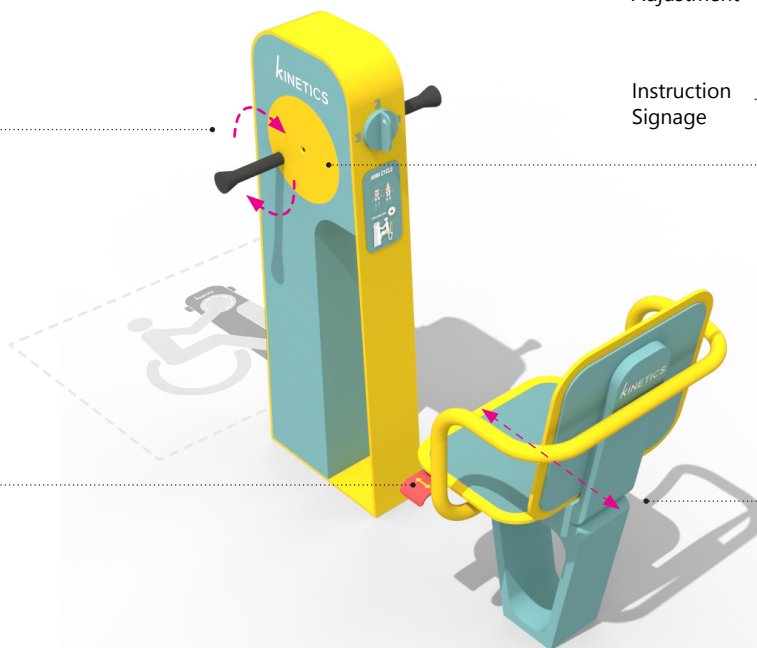

Product description

The Arm Cycle: The gentle, low-impact exercise solution for the frail elderly. Designed for maximum safety and comfort, it efficiently builds upper body, improves circulation, and enhances mobility. Equipped with an, hand-grip seats, and customizable resistance, it provides stability and adaptability for all users with limited physical capabilities.

Product information

Category	: SilverActive Elderly Fitness
Age group	: 16yrs & above
Product Code	: EF100
Maximum users	: 2 user
Sizes (mm)	: L605 x H1200 x W1190 mm

Wheelchair Friendly

Resistance Adjustment

Instruction Signage

Red Lever to lift up and slide chair

2 Way Seat Adjustment

Subject to change without prior notice.

KINETICS PLAY SDN. BHD. (1223254-U)

Lot 2-44 Jalan SU7, Lion Industrial Park, Persiaran Tengku Ampuan, 40300 Shah Alam, Selangor, Malaysia.
 Tel: +603-5888 9104 Email: info@kineticsplay.com Web: www.kineticsplay.com