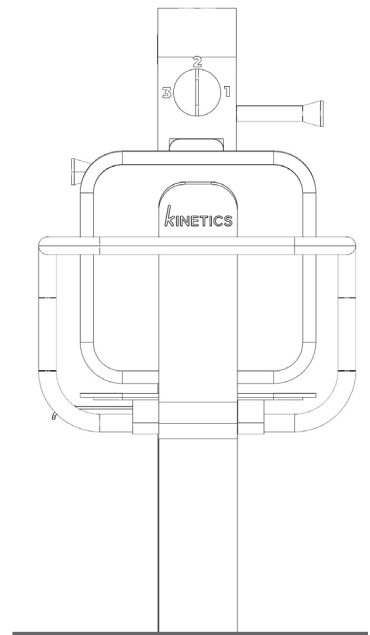

Product information

Category	: SilverActive Elderly Fitness
Age group	: 16yrs & above
Product Code	: EF100
Maximum users	: 2 user
Sizes (mm)	: L605 x H1200 x W1190 mm

Wheelchair Friendly

Resistance Adjustment

Instruction Signage

Red Lever to lift up and slide chair

2 Way Seat Adjustment

Subject to change without prior notice.

KINETICS PLAY SDN. BHD. (1223254-U)

Lot 2-44 Jalan SU7, Lion Industrial Park, Persiaran Tengku Ampuan, 40300 Shah Alam, Selangor, Malaysia.
 Tel: +603-5888 9104 Email: info@kineticsplay.com Web: www.kineticsplay.com

Top

Right Elevation

Front Elevation

Left Elevation

Subject to change without prior notice.

KINETICS PLAY SDN. BHD. (1223254-U)

Lot 2-44 Jalan SU7, Lion Industrial Park, Persiaran Tengku Ampuan, 40300 Shah Alam, Selangor, Malaysia.
Tel: +603-5888 9104 Email: info@kineticsplay.com Web: www.kineticsplay.com