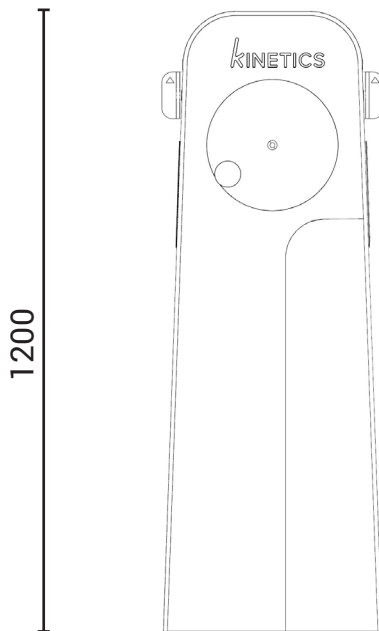

Front Elevation