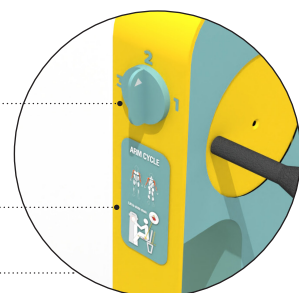

Product description

The Arm Cycle: The gentle, low-impact exercise solution for the frail elderly. Designed for maximum safety and comfort, it efficiently builds upper body, improves circulation, and enhances mobility. Equipped with an, hand-grip seats, and customizable resistance, it provides stability and adaptability for all users with limited physical capabilities.

Product information

Category	: SilverActive Elderly Fitness
Age group	: 16yrs & above
Product Code	: EF100
Maximum users	: 2 user
Sizes (mm)	: L605 x H1200 x W1190 mm

Wheelchair Friendly

Resistance Adjustment