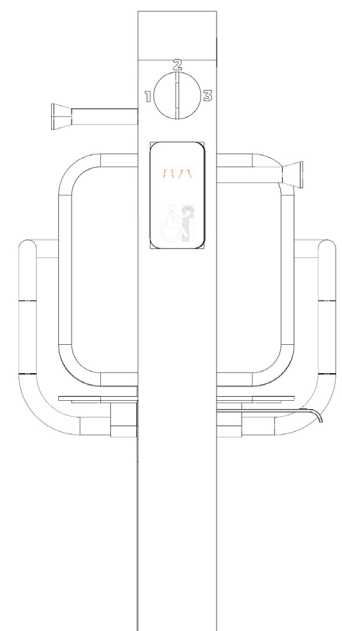

Product information

Category	: SilverActive Elderly Fitness
Age group	: 16yrs & above
Product Code	: EF100
Maximum users	: 2 user
Sizes (mm)	: L605 x H1200 x W1190 mm

Wheelchair Friendly

Resistance Adjustment

Instruction Signage

Red Lever to lift up and slide chair

2 Way Seat Adjustment

Subject to change without prior notice.

KINETICS PLAY SDN. BHD. (1223254-U)

Lot 2-44 Jalan SU7, Lion Industrial Park, Persiaran Tengku Ampuan, 40300 Shah Alam, Selangor, Malaysia.
 Tel: +603-5888 9104 Email: info@kineticsplay.com Web: www.kineticsplay.com

Top

Right Elevation

Front Elevation

Left Elevation

Subject to change without prior notice.

KINETICS PLAY SDN. BHD. (1223254-U)

Lot 2-44 Jalan SU7, Lion Industrial Park, Persiaran Tengku Ampuan, 40300 Shah Alam, Selangor, Malaysia.
Tel: +603-5888 9104 Email: info@kineticsplay.com Web: www.kineticsplay.com