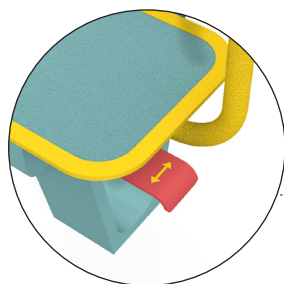

Product description

The Arm Cycle: The gentle, low-impact exercise solution for the frail elderly. Designed for maximum safety and comfort, it efficiently builds upper body, improves circulation, and enhances mobility. Equipped with an, hand-grip seats, and customizable resistance, it provides stability and adaptability for all users with limited physical capabilities.

Product information

Category	: SilverActive Elderly Fitness
Age group	: 16yrs & above
Product Code	: EF100
Maximum users	: 2 user
Sizes (mm)	: L605 x H1200 x W1190 mm

Wheelchair Friendly

Resistance Adjustment

Instruction Signage

Red Lever to lift up and slide chair

2 Way Seat Adjustment

Subject to change without prior notice.

KINETICS PLAY SDN. BHD. (1223254-U)

Lot 2-44 Jalan SU7, Lion Industrial Park, Persiaran Tengku Ampuan, 40300 Shah Alam, Selangor, Malaysia.
 Tel: +603-5888 9104 Email: info@kineticsplay.com Web: www.kineticsplay.com