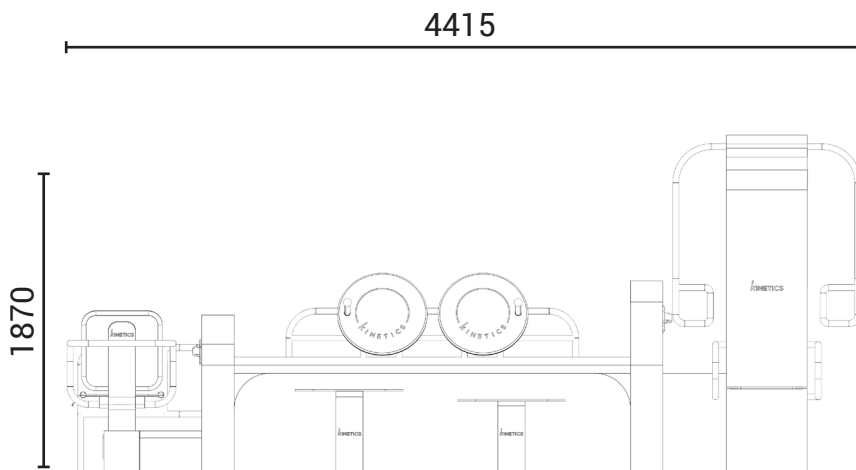

Product information

Category	: SilverActive Elderly Fitness
Age group	: 16yrs & above
Product Code	: EF1001
Maximum users	: 6 user
Sizes (mm)	: L1800 x H1870 x W4415 mm

Top

Right Elevation

4415

Front Elevation

1800

Left Elevation

Subject to change without prior notice.

KINETICS PLAY SDN. BHD. (1223254-U)

Lot 2-44 Jalan SU7, Lion Industrial Park, Persiaran Tengku Ampuan, 40300 Shah Alam, Selangor, Malaysia.
Tel: +603-5888 9104 Email: info@kineticsplay.com Web: www.kineticsplay.com