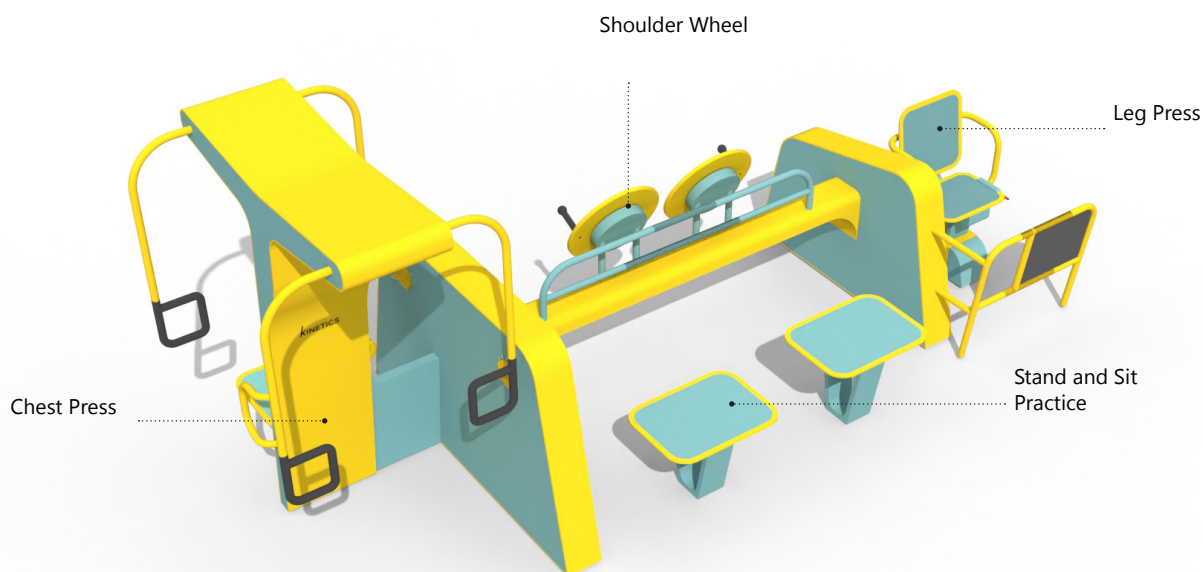

Product description

Combi 1 is a versatile fitness machine combining Stand and Sit Practice, Leg Press, Chest Press, and Shoulder Wheel in one unit. It supports upper and lower body strength, flexibility, balance, and standing practice. With features like adjustable weights, back-rests, and hand-grips, it ensures safety and comfort, especially for the elderly or those with limited mobility. Combi 1 promotes independence, reduces injury risk, and aids rehabilitation, offering a complete solution for overall fitness and health.

Product information

Category	: SilverActive Elderly Fitness
Age group	: 16yrs & above
Product Code	: EF1001
Maximum users	: 6 user
Sizes (mm)	: L1800 x H1870 x W4415 mm

Top

Right Elevation

4415

Front Elevation