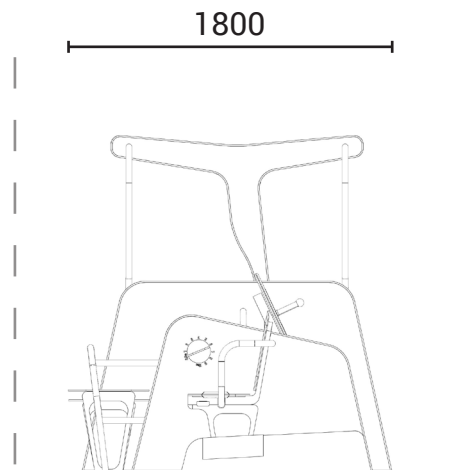

Product information

Category	: SilverActive Elderly Fitness
Age group	: 16yrs & above
Product Code	: EF1001
Maximum users	: 6 user
Sizes (mm)	: L1800 x H1870 x W4415 mm

Top

Right Elevation

4415

Front Elevation

1800

Left Elevation

Subject to change without prior notice.

KINETICS PLAY SDN. BHD. (1223254-U)

Lot 2-44 Jalan SU7, Lion Industrial Park, Persiaran Tengku Ampuan, 40300 Shah Alam, Selangor, Malaysia.
Tel: +603-5888 9104 Email: info@kineticsplay.com Web: www.kineticsplay.com