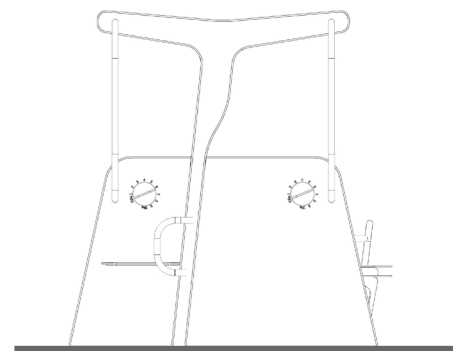

Product description

Combi 1 is a versatile fitness machine combining Stand and Sit Practice, Leg Press, Chest Press, and Shoulder Wheel in one unit. It supports upper and lower body strength, flexibility, balance, and standing practice. With features like adjustable weights, back-rests, and hand-grips, it ensures safety and comfort, especially for the elderly or those with limited mobility. Combi 1 promotes independence, reduces injury risk, and aids rehabilitation, offering a complete solution for overall fitness and health.

Product information

Category	: SilverActive Elderly Fitness
Age group	: 16yrs & above
Product Code	: EF1001
Maximum users	: 6 user
Sizes (mm)	: L1800 x H1870 x W4415 mm

Top

Right Elevation

4415

Front Elevation