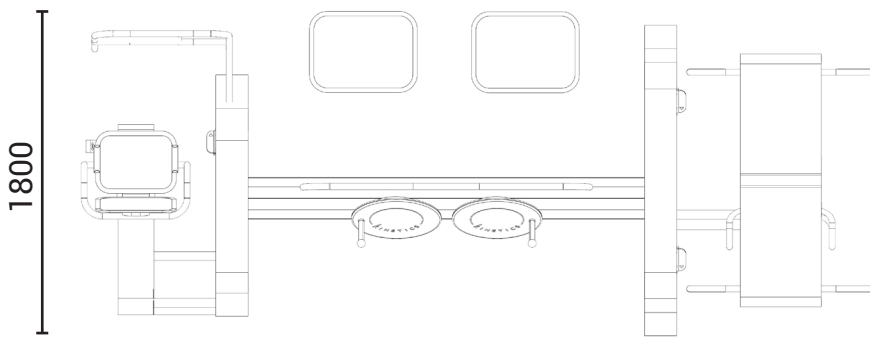

Product description

Combi 1 is a versatile fitness machine combining Stand and Sit Practice, Leg Press, Chest Press, and Shoulder Wheel in one unit. It supports upper and lower body strength, flexibility, balance, and standing practice. With features like adjustable weights, back-rests, and hand-grips, it ensures safety and comfort, especially for the elderly or those with limited mobility. Combi 1 promotes independence, reduces injury risk, and aids rehabilitation, offering a complete solution for overall fitness and health.

Product information

Category	: SilverActive Elderly Fitness
Age group	: 16yrs & above
Product Code	: EF1001
Maximum users	: 6 user
Sizes (mm)	: L1800 x H1870 x W4415 mm

Top

Right Elevation

4415

Front Elevation