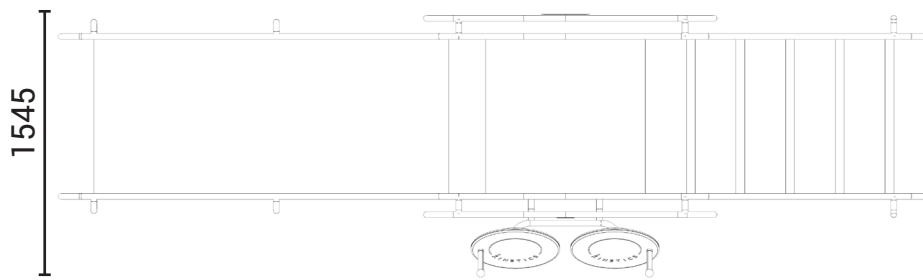

1545

Top

1415

4055

1545

Left Elevation

Subject to change without prior notice.

KINETICS PLAY SDN. BHD. (1223254-U)

Lot 2-44 Jalan SU7, Lion Industrial Park, Persiaran Tengku Ampuan, 40300 Shah Alam, Selangor, Malaysia.
Tel: +603-5888 9104 Email: info@kineticsplay.com Web: www.kineticsplay.com