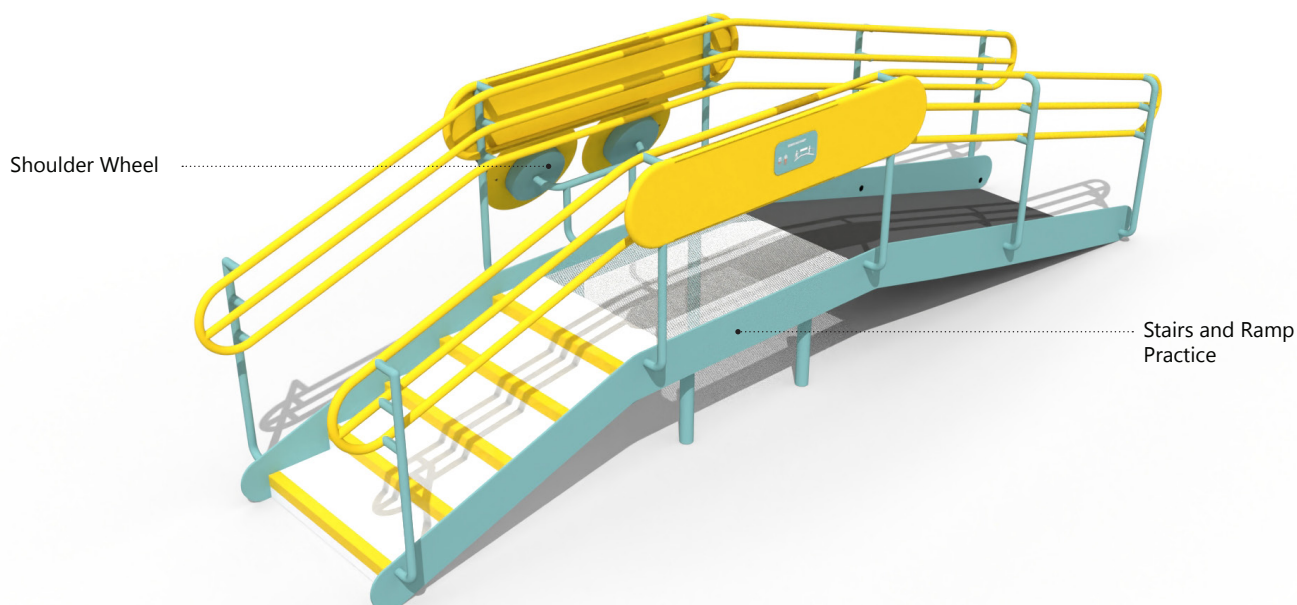

### Product description

Combi 3 is a fitness machine combining Stairs and Ramp Practice and Shoulder Wheel in one unit. It improves balance, coordination, and upper body flexibility while simulating real-life movements like climbing stairs and ramps. The Stairs and Ramp Practice builds lower body strength, while the Shoulder Wheel enhances shoulder mobility. With multi-railing heights for safety, Combi 3 is perfect for frail elderly individuals to boost mobility, strength, and independence in a safe and supportive way.

### Product information

Category	: SilverActive Elderly Fitness
Age group	: 16yrs & above
Product Code	: EF1003
Maximum users	: 3 user
Sizes (mm)	: L1545 x H1415 x W4055 mm

Sub,