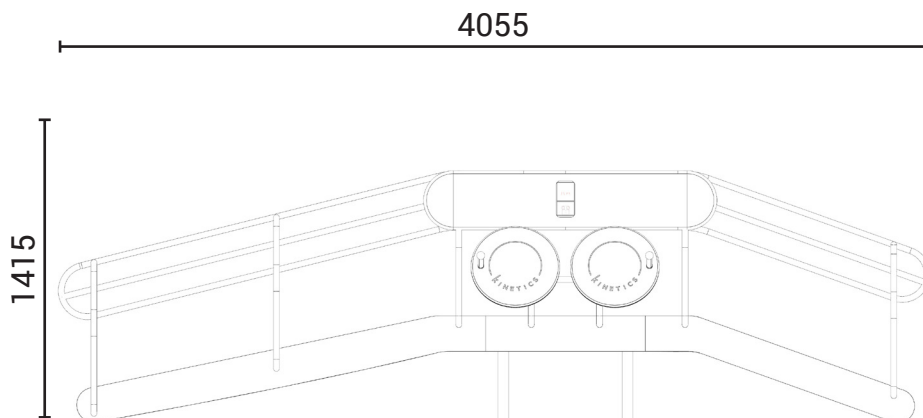

### Product information

Category	: SilverActive Elderly Fitness
Age group	: 16yrs & above
Product Code	: EF1003
Maximum users	: 3 user
Sizes (mm)	: L1545 x H1415 x W4055 mm

Sub,

1545

Top

Right Elevation

1415

Front Elevation

4055

1545

Left Elevation