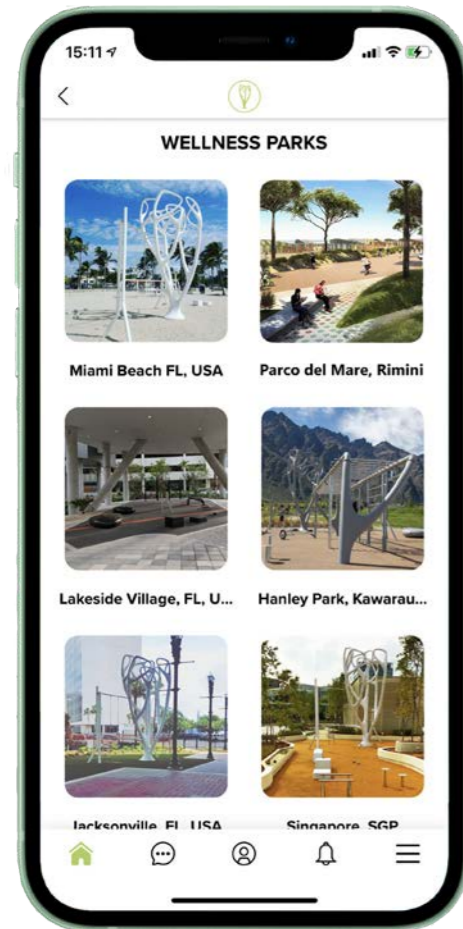

Technology

The MyEquilibria App has been designed to guarantee its users full support and guidance, facilitated by an impressive library of video exercises for each installation and accessory, direct access to MyEquilibria personal trainers and exclusive workout sequences created by some of the world's top celebrity wellness experts.

We've created the most polished interface and packed it with intuitive social features to help you connect with like-minded people, access the profiles of MyEquilibria certified trainers, challenge friends and have fun socializing.

MyEquilibria App

A single app to access over 1000 video tutorials, discover parks and installations, learn about products and meet other users.

Available for iOS and Android:

Explore the most famous MyEquilibria Wellness Parks, reach your location easily and start training by accessing the video tutorials of each product in an easy and intuitive way.

Discover the MyEquilibria indoor and outdoor collections, their characteristics and the exercises you can perform.

Explore the entire MyEquilibria world by browsing the catalog of products in alphabetical order.