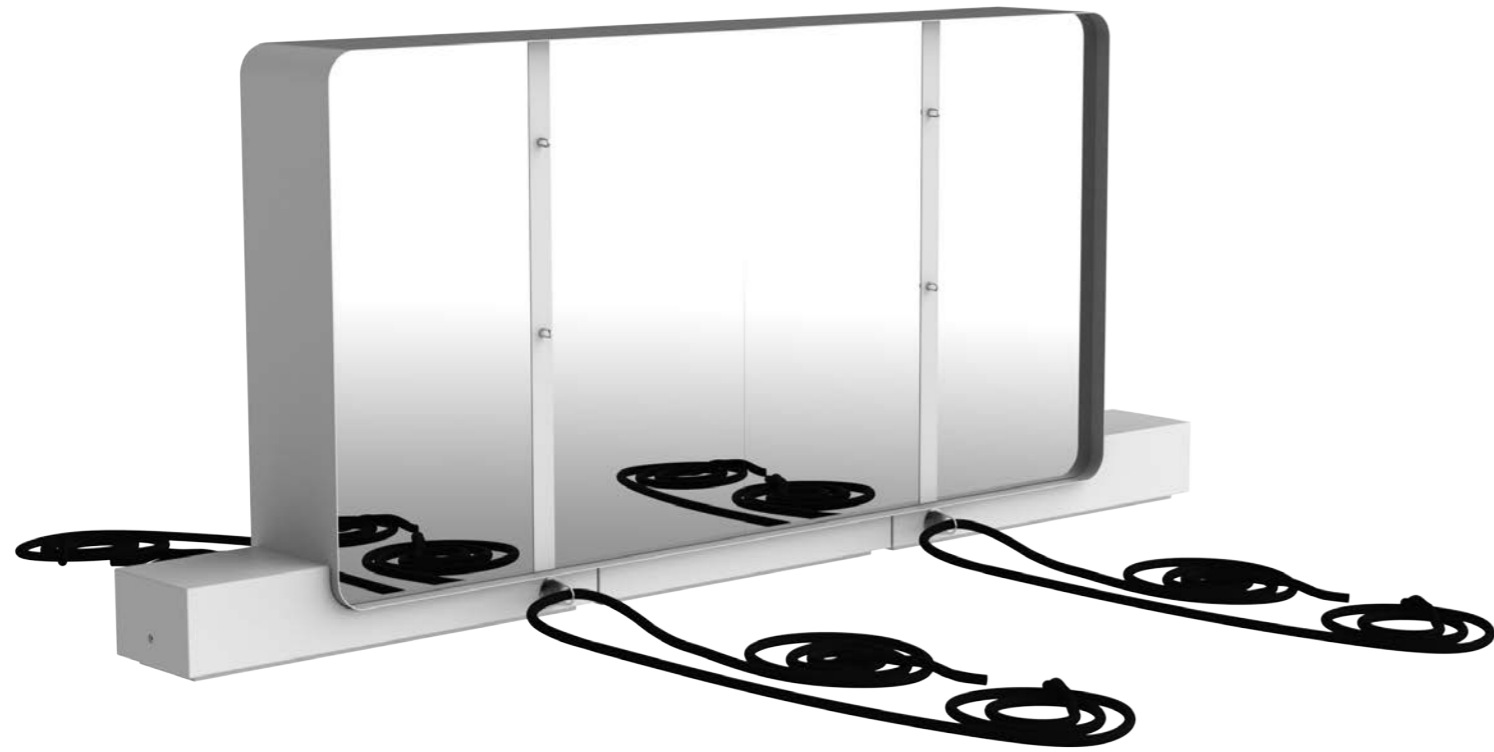

Functional Mirror

A tribute to the "selfie" generation: Functional Mirror embodies the ability of reflective surfaces to create a new social language that encourages interaction, creates a sense of belonging and freedom of expression.

Thanks to fitness accessories such as box jumps training hooks and battle ropes, the mirror becomes the definitive solution for functional training.

Functional Mirror

- High training hooks x4
- Mid training hooks x4
- Battle rope loop x4
- Box jumps x2