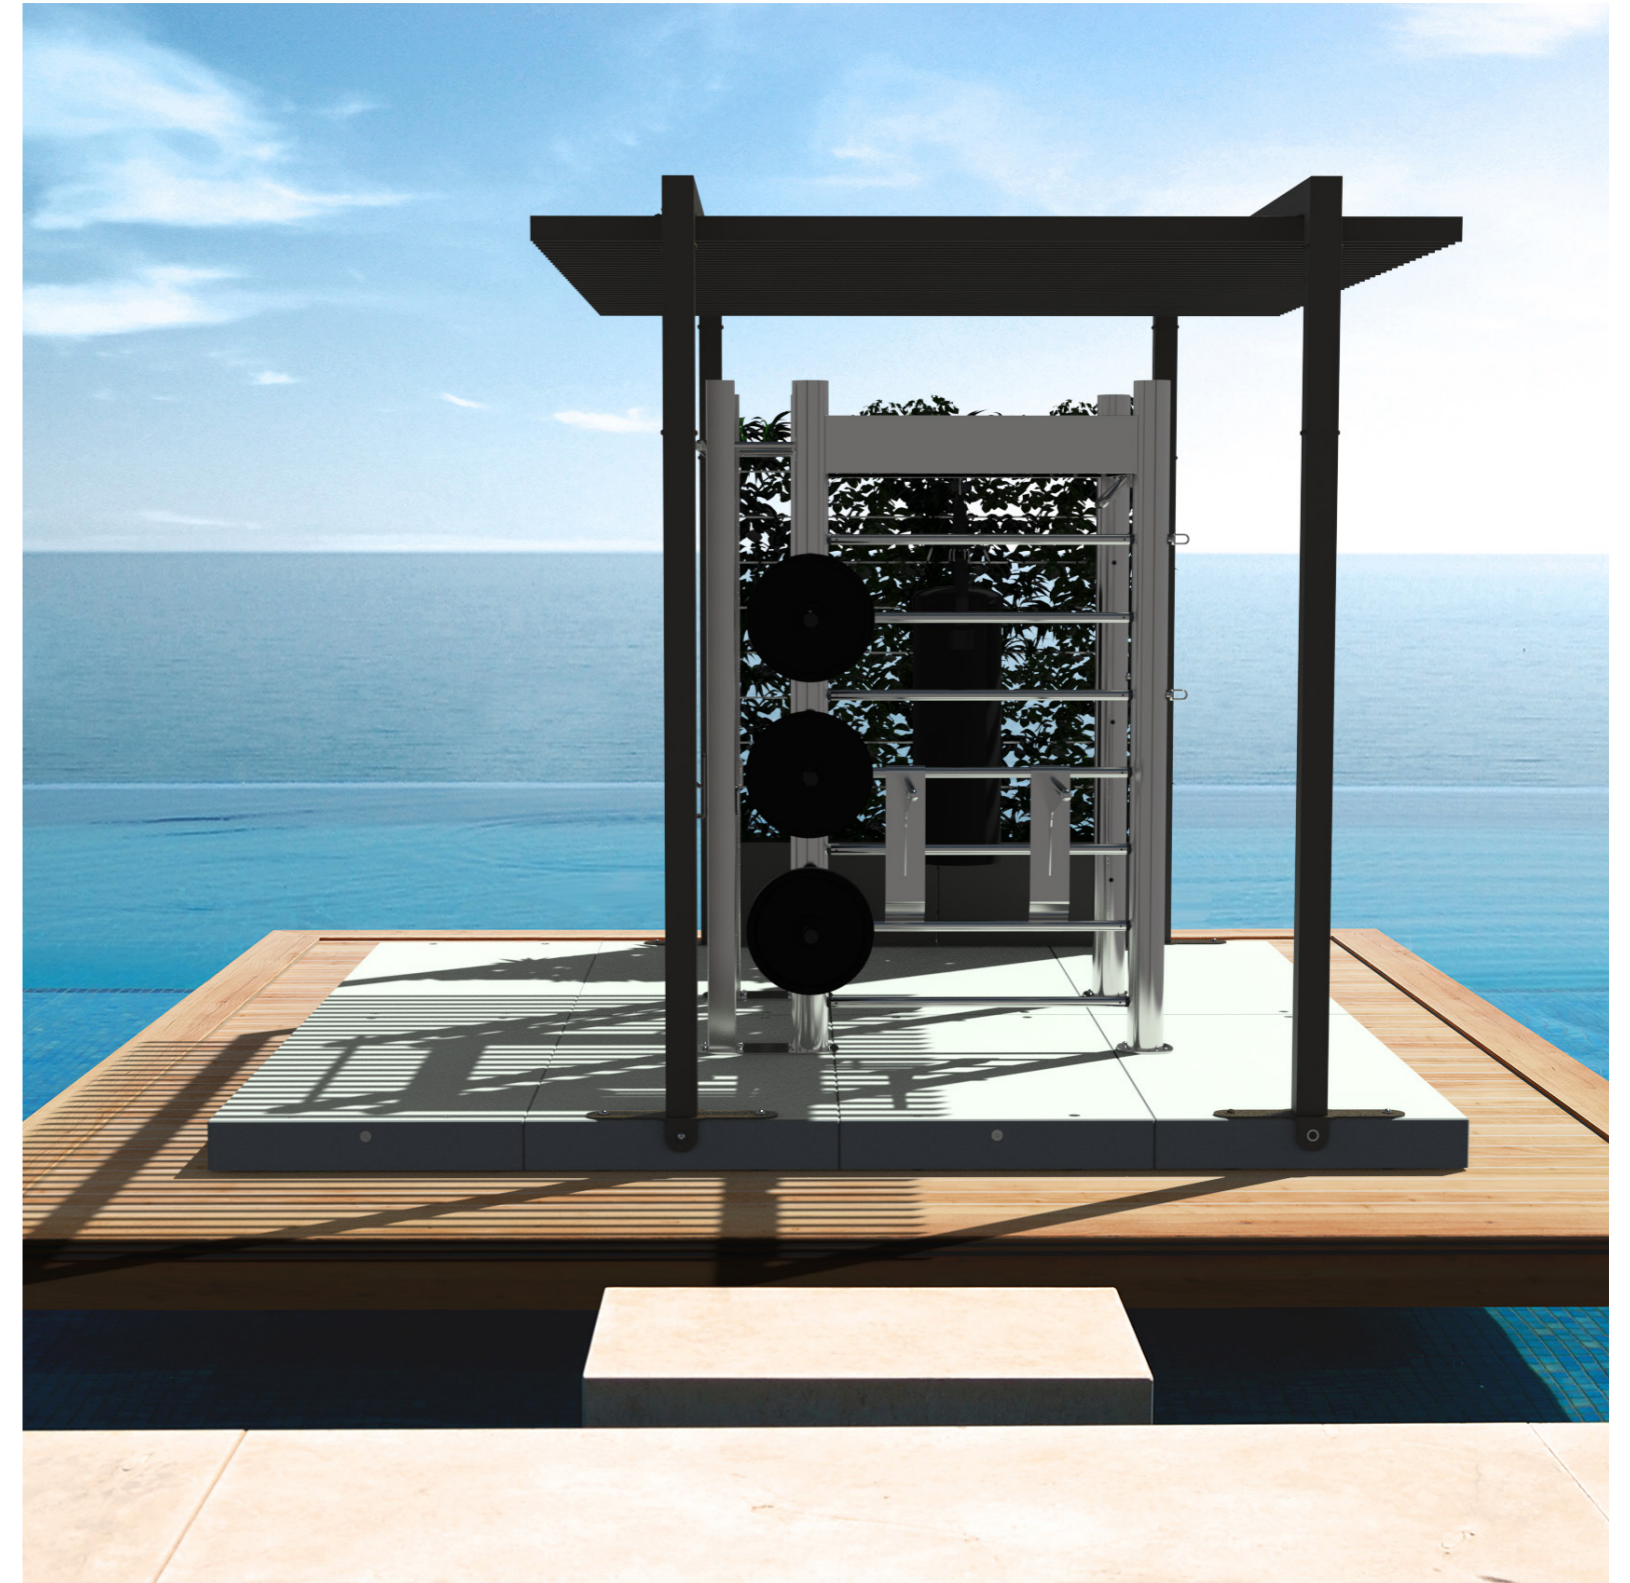

MyShelter is the ideal solution for creating your own fitness island, protected from the sun. Thanks to the high level of customization, it is possible to add floor modules, planters and cables for vertical plant growth