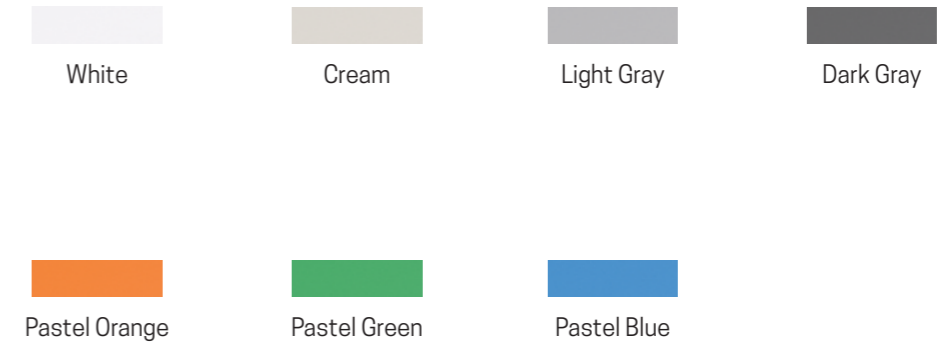

Natural Concrete is supplied in "color paste": it means that the color powder is directly mixed with the concrete paste, ensuring color stability and durability. Natural Concrete is available in White, Cream, Light gray, Dark gray, Pastel orange, Pastel green and Pastel Blue.