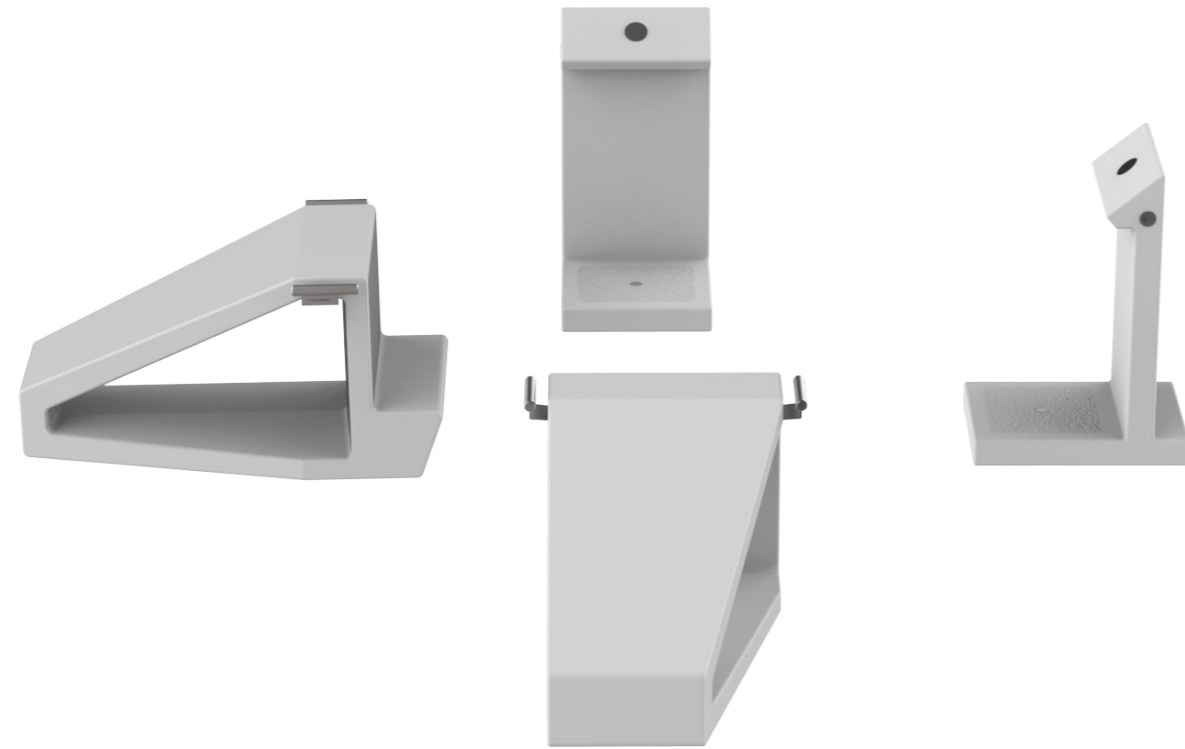

Wellness Stones

- Endurance Wellness Stone x2
- Zen Wellness Stone

Its natural shape and size make the Wellness Stone ideally suited to a wide variety of holistic exercises, including intense sequences aimed at strengthening the chest and triceps muscles. Elastic bands with various resistance levels can be attached to the two hooks to perform strength and coordination exercises.

Stretching Circuit

- Active Bench x2
- Flex Bench x2

The "stretching" circuit allows users to perform all stretching exercises for the lower limbs and upper body. Thanks to Active Benches and Flex Benches, it is possible to assume a correct posture and stimulate an active muscle tone all over the body.