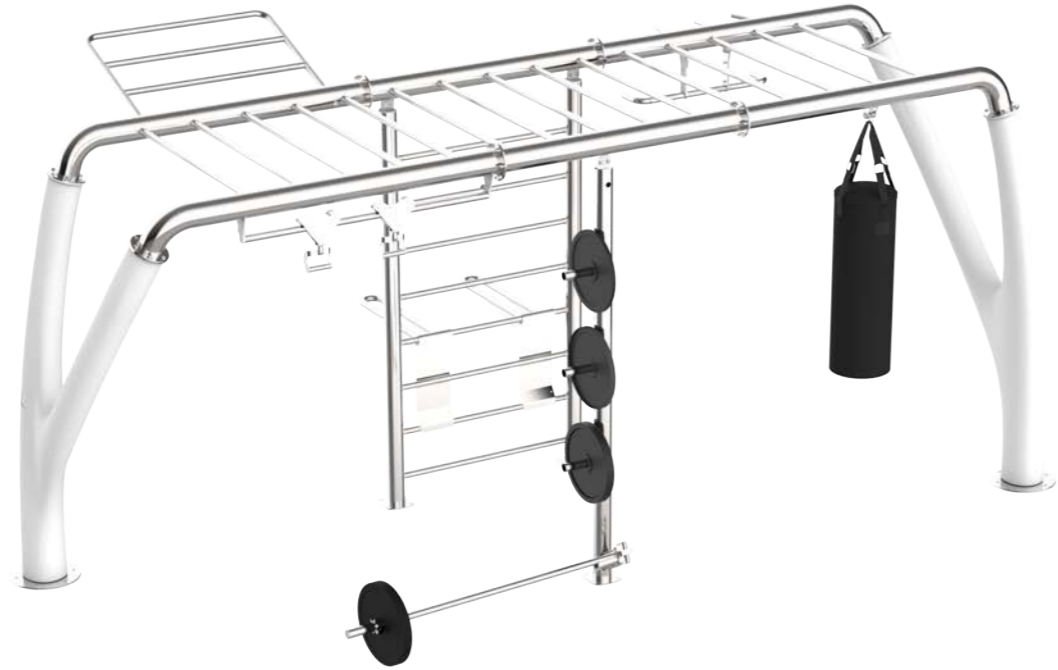

MyBeast Beach Club

- Monkey bars
- Multi pull-ups
- Stall bar + dip
- Flying pull-ups
- Sliding pull-ups
- Landmine
- Punching bag