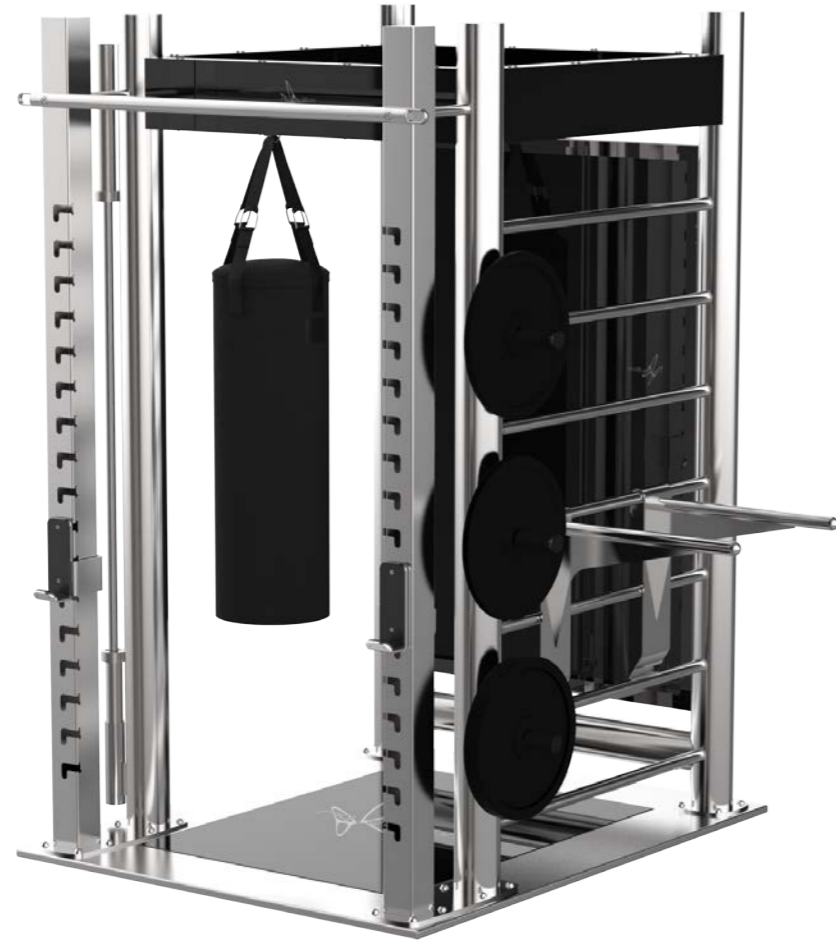

- Power rack Station
- Stall bar & dip
- Training hooks
- Battle rope loop
- Punching bag

MySquare Mirror adds to the functionality of MySquare, a two-sided mirrored surface and a freestanding platform. The back of the structure also includes a battle rope loop.