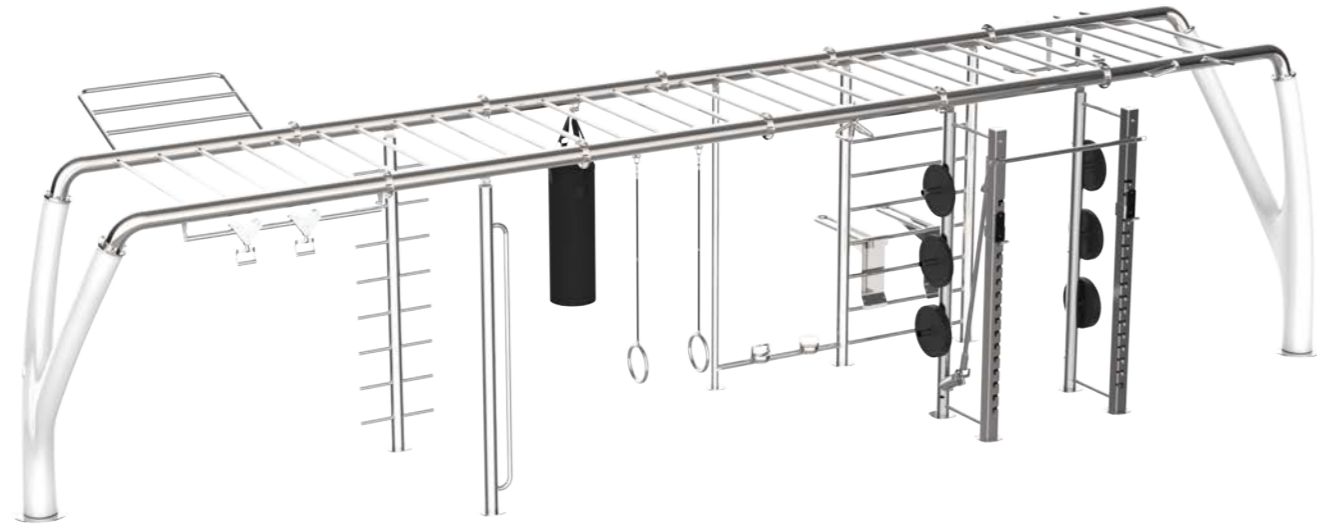

MyBeast Sport Performance Rings

- Monkey bars
- Multi pull-ups
- Stall bar & dip
- Sliding push-ups
- Punching bag
- Rings bar
- Flying pull-ups
- Sliding pull-ups
- Landmine
- Low rings
- Butterfly handle
- Pole ladder
- Pull-up handles

Featuring over 13 workout stages the MyBeast Sport Performance Rings is versatile, effective equipment, adaptable to different sport disciplines, fitness goals and personal workout routines.

MyBeast Sport Performance

MyBeast Sport Performance increases the versatility and effectiveness of the equipment by adding two stages: power rack and vertical pole. The power rack stage also includes a pull-ups bar, a landmine and two training hooks.