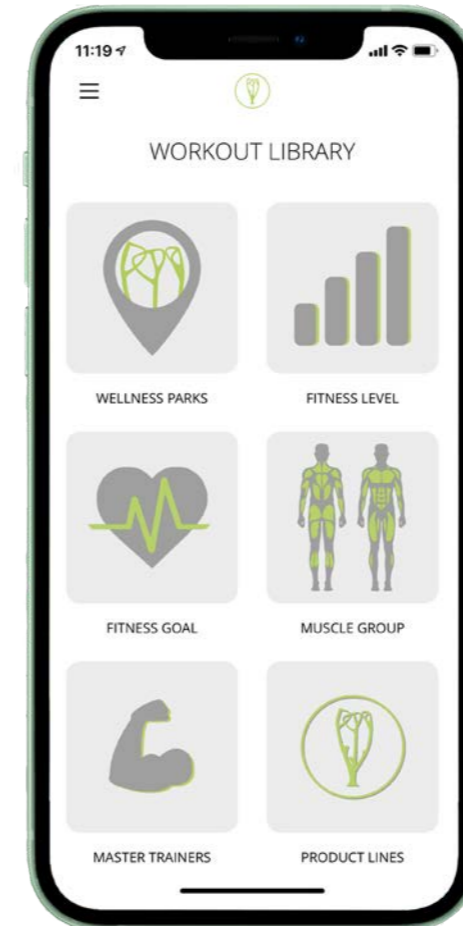

Inside MyFitness Trolley

Inside MyFitness Trolley there are three MyTools fitness accessories and a pair of Rotary Push-ups.

Rotary Push-ups are the first fitness product to help individuals perform push-ups with greater ease and effectiveness. The unique feature of Rotary Push-ups is the smooth rotation system that allows for a greater range of motion during the push-up, engaging more muscles and helping to improve core stability. The ergonomic design of the Rotary Push-ups is intended to reduce stress on the joints and wrists, making it a safer and more comfortable exercise option for individuals of all fitness levels. Additionally, the calibrated weight of the equipment can help to increase resistance and intensity during the workout, providing a greater challenge for those looking to build strength and endurance.

Technology

The MyEquilibria App has been designed to guarantee its users full support and guidance, facilitated by an impressive library of video exercises for each installation and accessory, direct access to MyEquilibria personal trainers and exclusive workout sequences created by some of the world's top celebrity wellness experts.

We've created the most polished interface and packed it with intuitive social features to help you connect with like-minded people, access the profiles of MyEquilibria certified trainers, challenge friends and have fun socializing.