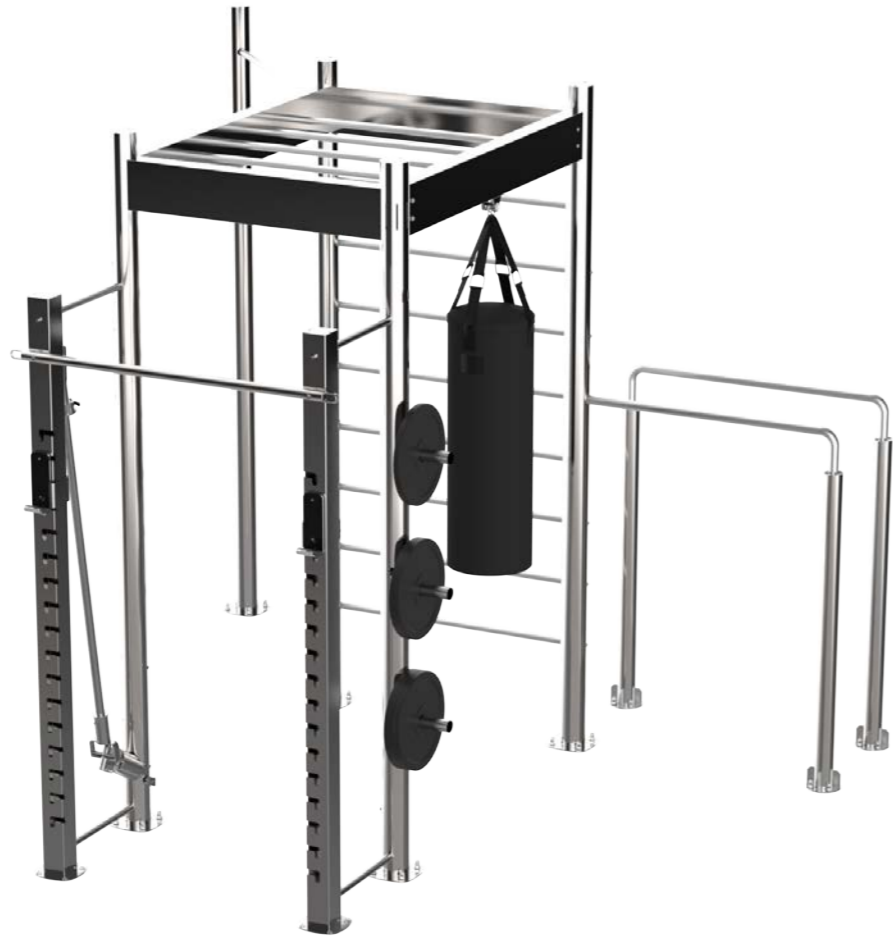

Mylsle Goliath

- Stability board
- Battle rope loop
- Parallettes
- Pistols
- High box jump
- Flat bench
- Rotary push-ups
- Ground hooks
- Pull-ups bar
- Hanging handles
- Training hooks

Mylsle Goliath represents the evolution of the “David” model, larger and with a Pull Up station. The platform can also include additional accessories, such as the AB Bar and Sliding Push-Ups.

MyStage

- Monkey bars
- Stall bar & dip
- Pull-ups bar
- Punching bag
- Parallel bars
- Butterfly handle
- Suspended training hook

7 workout stations in one compact and functional fitness solution. With its massive design, MyStage is the ideal product for those seeking a compact multi-workout station based on calisthenics and functional training.

MyStage Power Rack

- Monkey bars
- Stall bar & dip
- Pull-ups bar
- Punching bag
- Parallel bars
- Butterfly handle
- Power rack station

MyStage Power Rack is the most advanced solution in terms of functionality and compactness: the power rack station that replaces the single hook also includes a landmine, pull bar and two functional hooks for a total of 10 stages.