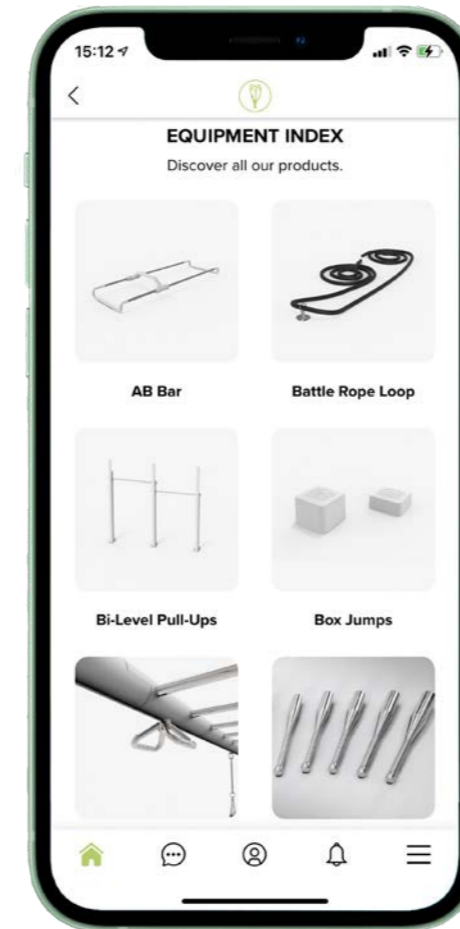

Technology

The MyEquilibria App has been designed to guarantee its users full support and guidance, facilitated by an impressive library of video exercises for each installation and accessory, direct access to MyEquilibria personal trainers and exclusive workout sequences created by some of the world's top celebrity wellness experts.

We've created the most polished interface and packed it with intuitive social features to help you connect with like-minded people, access the profiles of MyEquilibria certified trainers, challenge friends and have fun socializing.

MyEquilibria App

A single app to access over 1000 video tutorials, discover parks and installations, learn about products and meet other users.

Available for iOS and Android:

Explore the most famous MyEquilibria Wellness Parks, reach your location easily and start training by accessing the video tutorials of each product in an easy and intuitive way.

Discover the MyEquilibria indoor and outdoor collections, their characteristics and the exercises you can perform.

Explore the entire MyEquilibria world by browsing the catalog of products in alphabetical order.