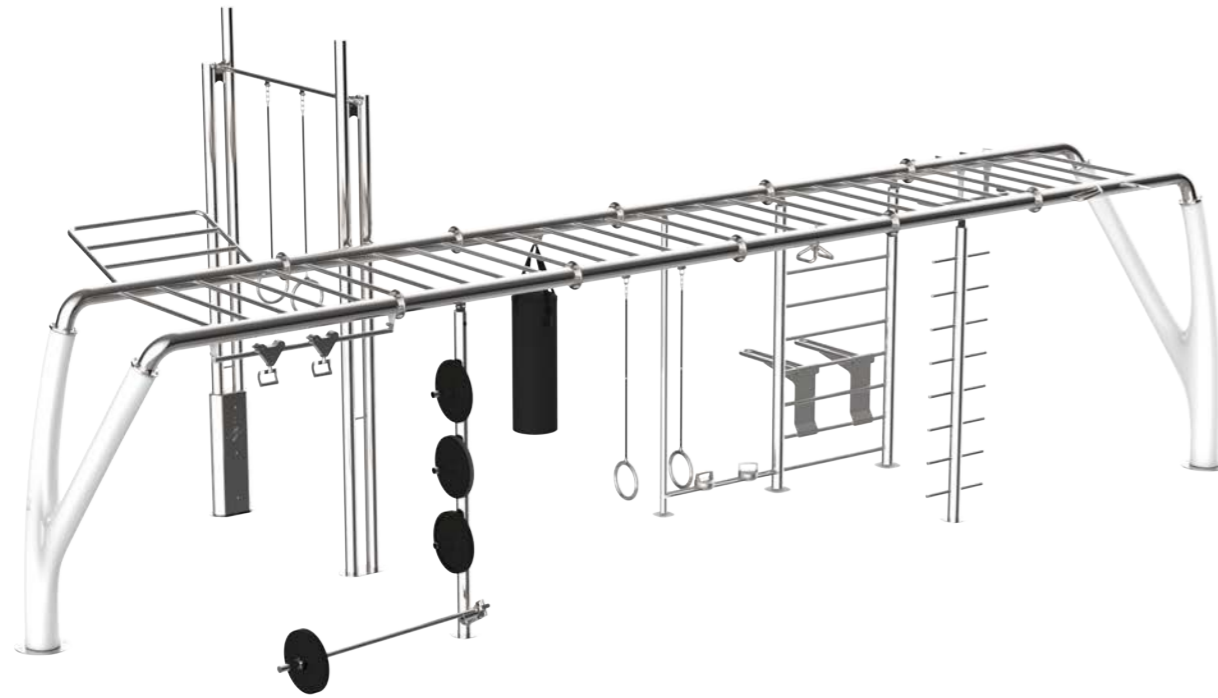

MyBeast Sport Performance Rings

- Monkey bars
- Multi pull-ups
- Stall bar & dip
- Sliding push-ups
- Punching bag
- Rings bar
- Flying pull-ups
- Sliding pull-ups
- Landmine
- Low rings
- Butterfly handle
- Pole ladder
- Pull-up handles