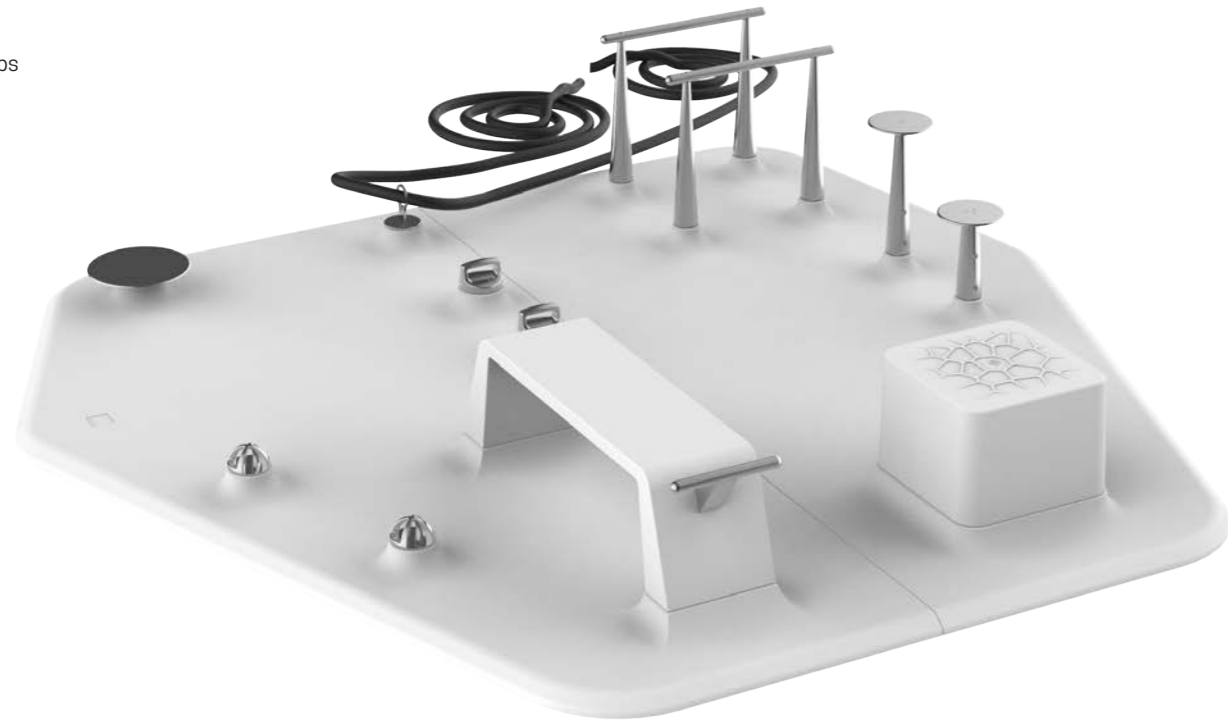

MyBeast Beach Club Power Rack

- Monkey bars
- Multi pull-ups
- Stall bar + dip
- Flying pull-ups
- Sliding pull-ups
- Power Rack Station
- Punching bag

MyBeast Beach Club Power Rack adds a Power Rack Station to the compact configuration of the structure, further enhancing training performance.

MyBeast Beach Club

- Monkey bars
- Multi pull-ups
- Stall bar + dip
- Flying pull-ups
- Sliding pull-ups
- Landmine
- Punching bag

MyBeast Beach Club is a compact configuration with 7 fitness stages in only six meters. This is the most versatile MyBeast, combining workout performances with small sizes.

Mysle David

- Stability board
- Battle rope loop
- Parallettes
- Pistols
- High box jump
- Flat bench
- Rotary push-ups
- Ground hooks

Perfect where space is limited, Mysle David is a revolutionary outdoor solution that anticipates 4 out of 5 top fitness trends, giving users exclusive access to unique fitness experiences.