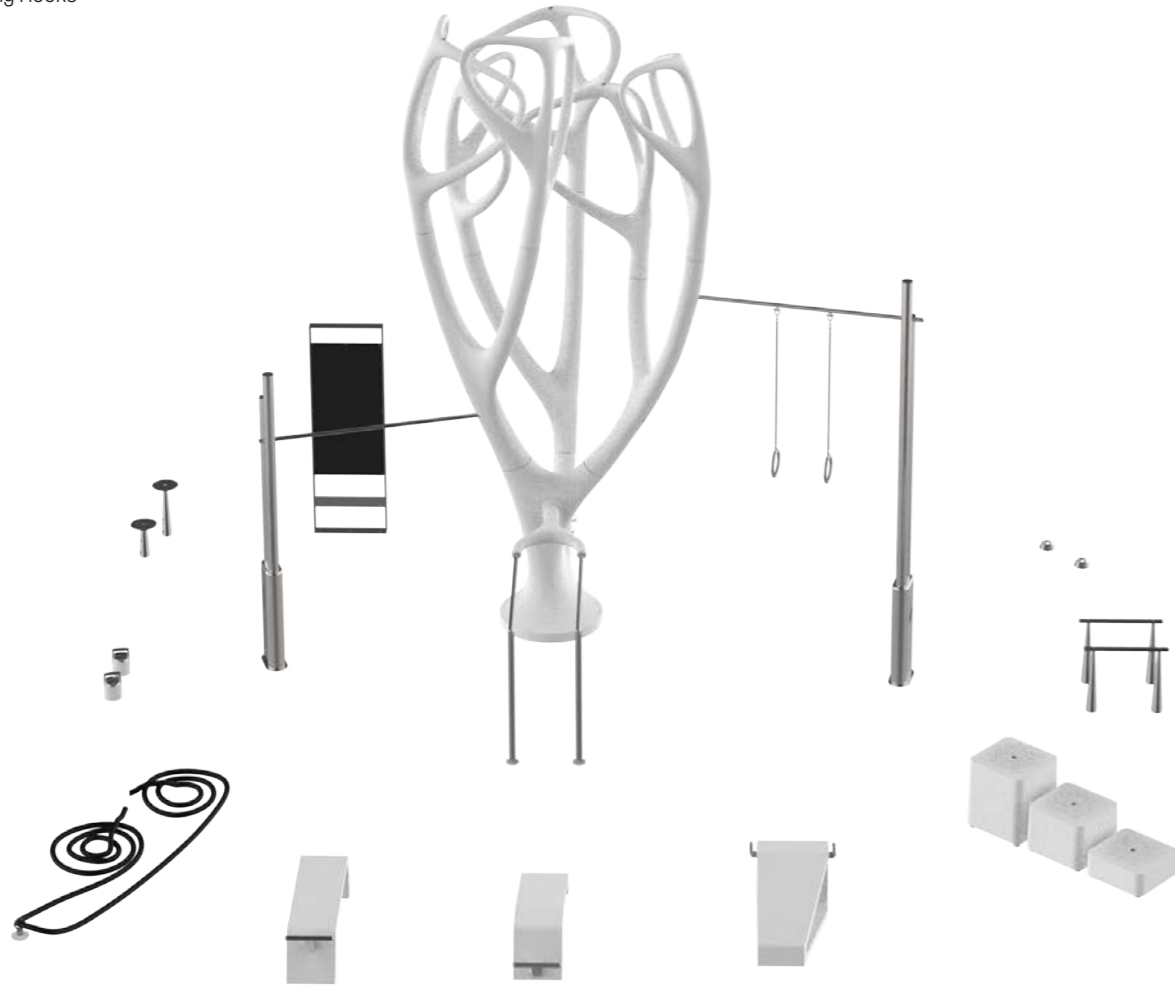

All MyTrees are available in 3-leaves or 6-leaves configuration.

- Engineered around the biomechanics of instinctive training;
- inspired by nature;
- designed featuring the same attention to detail, style and technological sophistication you would expect from a contemporary work of art.

Full Tree Functional

DESIGNED BY VITO DI BARI

- Parallel Bars
- Pull-ups Bar
- Rings Set
- Suspension Training Hooks
- Pistols
- Fix Push-ups
- Battle Rope Loop
- Flat Bench
- Decline Bench
- Flex Bench
- Box Jump Set
- Parallettes
- Ground Hooks

Full Tree Functional represents the most complete configuration for training the whole body. Thanks to 13 training stations, it is possible to develop strength, agility, and endurance for the lower and upper body.