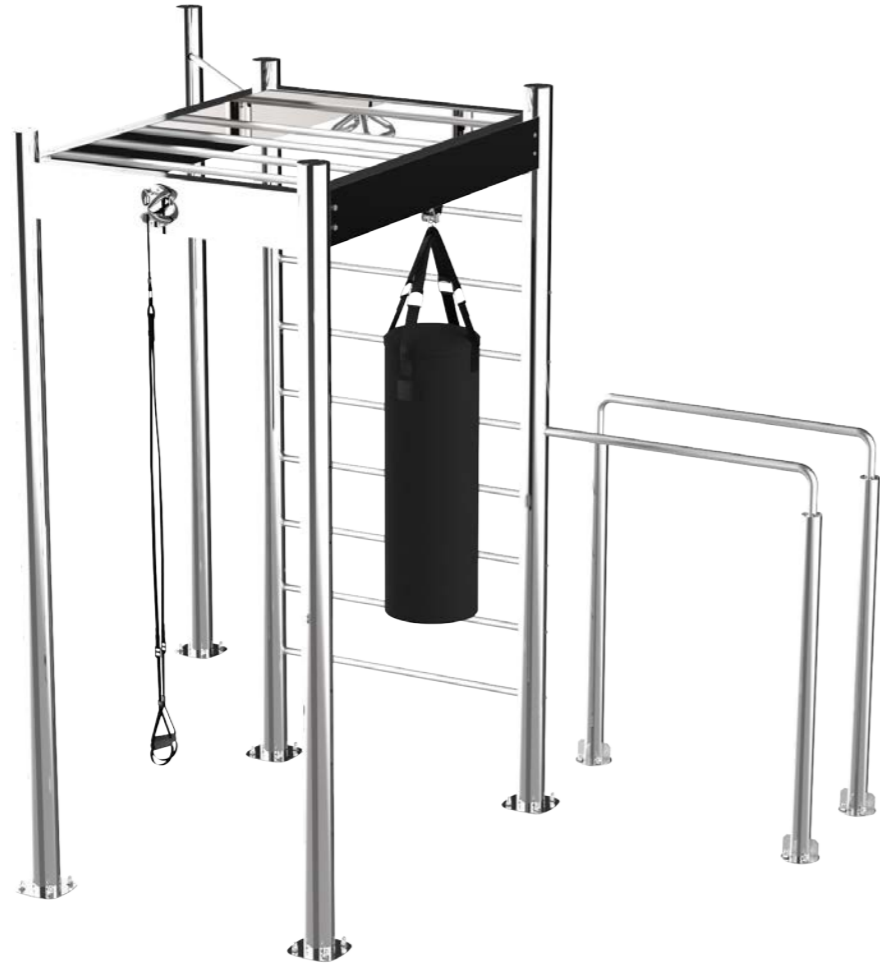

MyStage

- Monkey bars
- Stall bar & dip
- Pull-ups bar
- Punching bag
- Parallel bars
- Butterfly handle
- Suspended training hook