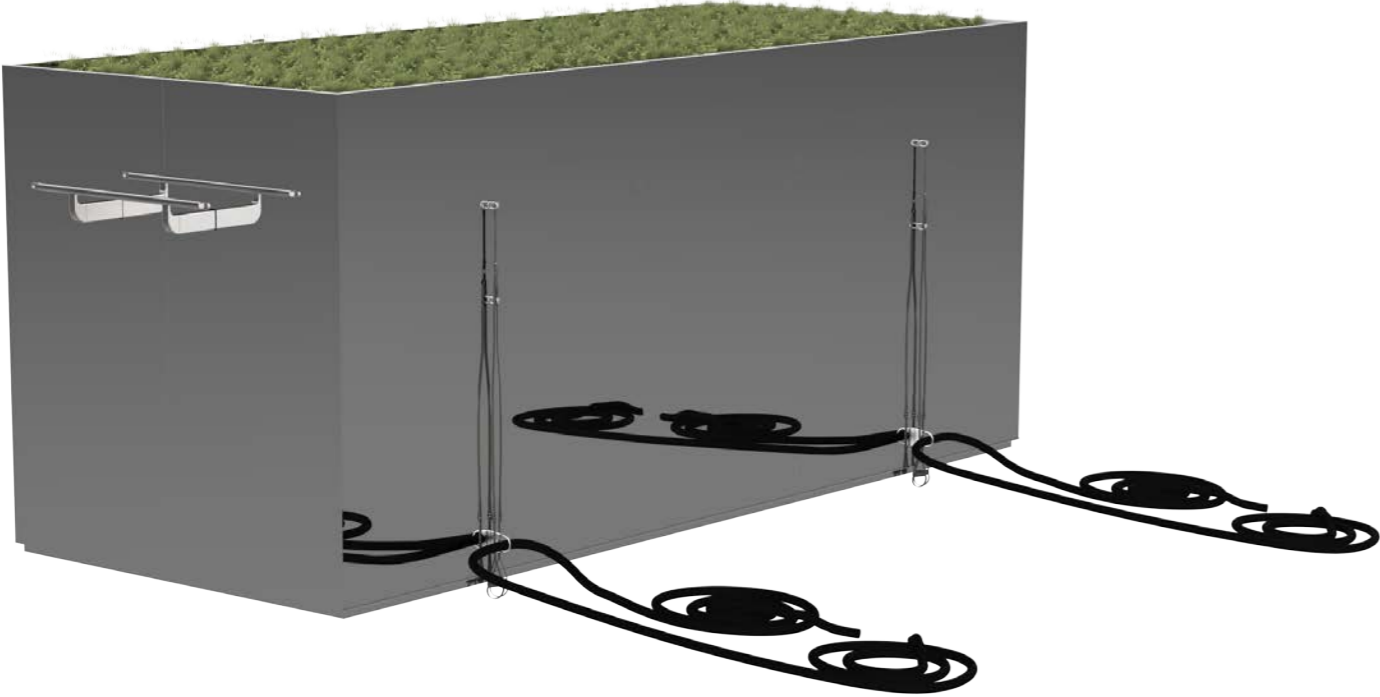

Functional Box

OUTSIDE

- Pull-ups Bar x2
- Training Hooks x4
- Battle Rope Loop x2

INSIDE

- AB Bar
- Sliding Push-ups
- Rotary Push-ups
- Fix Push-ups
- Parallettes
- Pistols
- Stability Board
- Functional Bags Kit
- Soft Kettlebells Kit
- Wall Balls Kit
- Resistance Bands Kit

Functional box represents an exclusive product equipped with different fitness accessories and external workout stages.