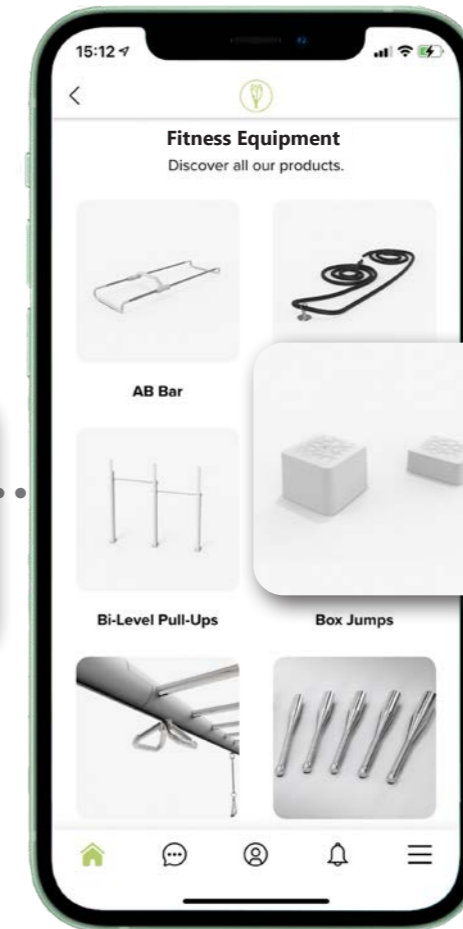

If a particular trainer reflects your skills or trains in a way you like, you can follow all of their videos directly in this dedicated section.

Find the exercises that best suit your needs and abilities. Choose between 4 different difficulty levels, from beginner to professional athlete.

Choose the muscle group you want to train with the correct video tutorial. Create and customize your workout according to your needs.

The Journey

Select the Wellness Park

Select your location

Discover the fitness area

Decide whether to get directions or discover the video tutorials equipment

Select your accessory

Select the exercise, watch the video tutorial and start your workout

Awards & Nominations

2016

reddot design award