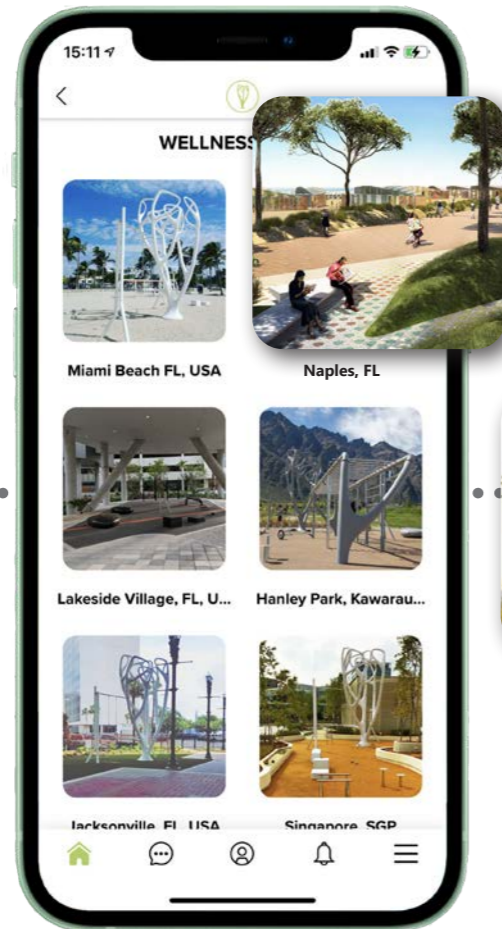

Select your location