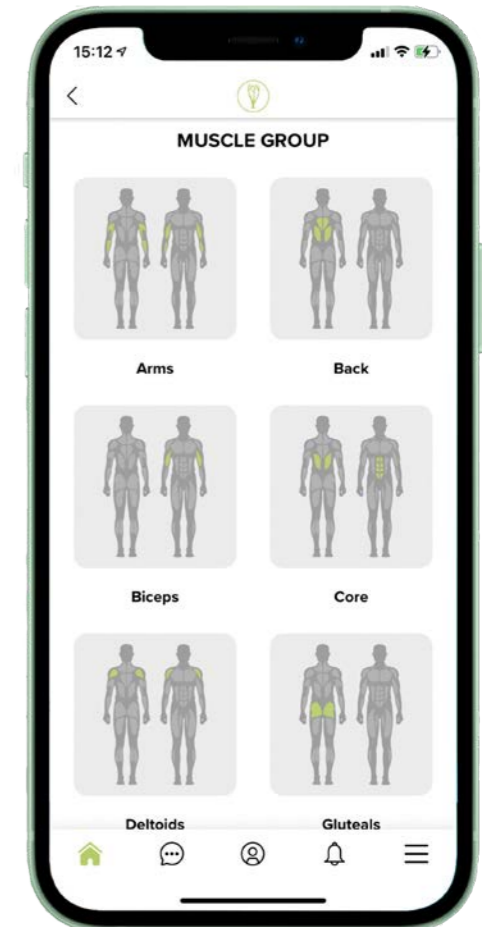

MyEquilibria App

A single app to access over 1000 video tutorials, discover parks and installations, learn about products and meet other users.

Available for iOS and Android:

Explore the most famous MyEquilibria Wellness Parks, reach your location easily and start training by accessing the video tutorials of each product in an easy and intuitive way.

Discover the MyEquilibria indoor and outdoor collections, their characteristics and the exercises you can perform.

Explore the entire MyEquilibria world by browsing the catalog of products in alphabetical order.

Explore

The best coaches and athletes from around the world have collaborated in the development of a library of practical, functional and effective video exercises.

Customize your workout

Thanks to the new intuitive style of the app, it's easy to create a personalized workout and train the right muscles, choosing your level of difficulty, your favorite equipment and the wellness goals you want to achieve.

If a particular trainer reflects your skills or trains in a way you like, you can follow all of their videos directly in this dedicated section.

Find the exercises that best suit your needs and abilities. Choose between 4 different difficulty levels, from beginner to professional athlete.