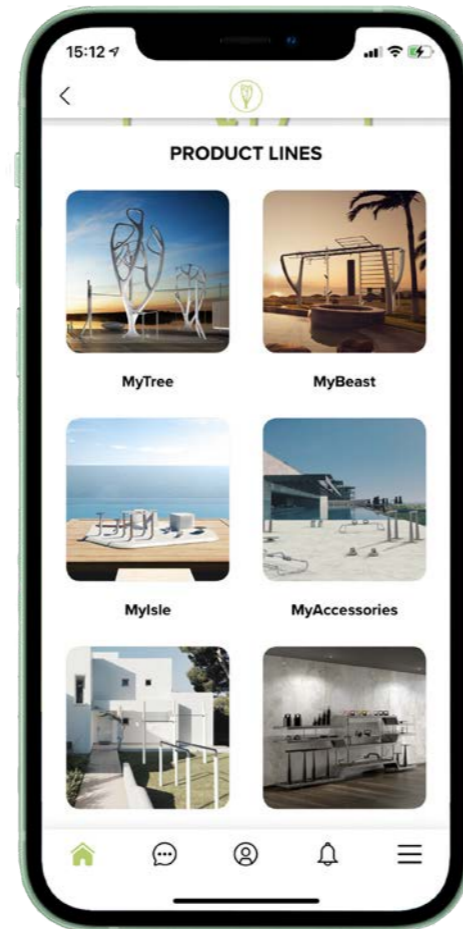

Technology

The MyEquilibria App has been designed to guarantee its users full support and guidance, facilitated by an impressive library of video exercises for each installation and accessory, direct access to MyEquilibria personal trainers and exclusive workout sequences created by some of the world's top celebrity wellness experts.

We've created the most polished interface and packed it with intuitive social features to help you connect with like-minded people, access the profiles of MyEquilibria certified trainers, challenge friends and have fun socializing.

MyEquilibria App

A single app to access over 1000 video tutorials, discover parks and installations, learn about products and meet other users.

Available for iOS and Android:

Explore the most famous MyEquilibria Wellness Parks, reach your location easily and start training by accessing the video tutorials of each product in an easy and intuitive way.

Discover the MyEquilibria indoor and outdoor collections, their characteristics and the exercises you can perform.

Explore the entire MyEquilibria world by browsing the catalog of products in alphabetical order.