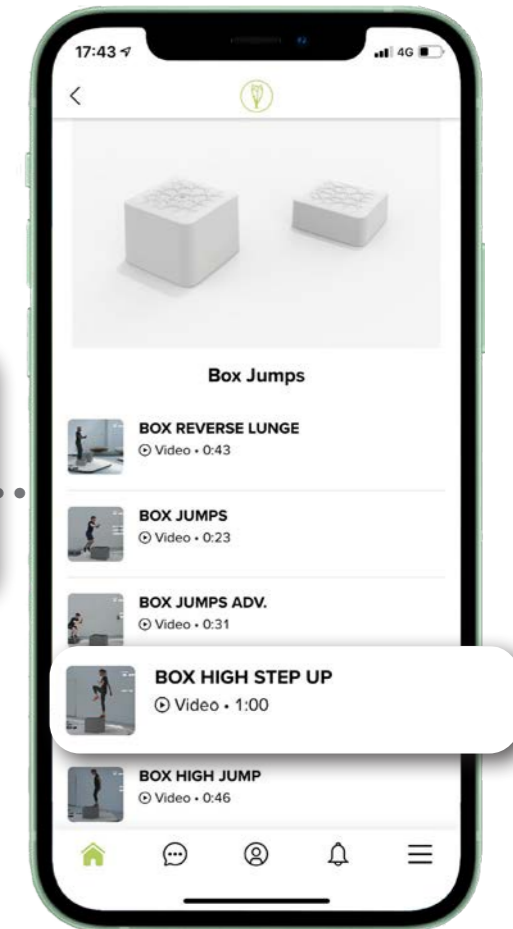

Choose the muscle group you want to train with the correct video tutorial. Create and customize your workout according to your needs.

The Journey

Select the Wellness Park

Select your location

Discover the fitness area

Decide whether to get directions or discover the video tutorials equipment

Select your accessory

Select the exercise, watch the video tutorial and start your workout

Awards & Nominations

2016

reddot design award