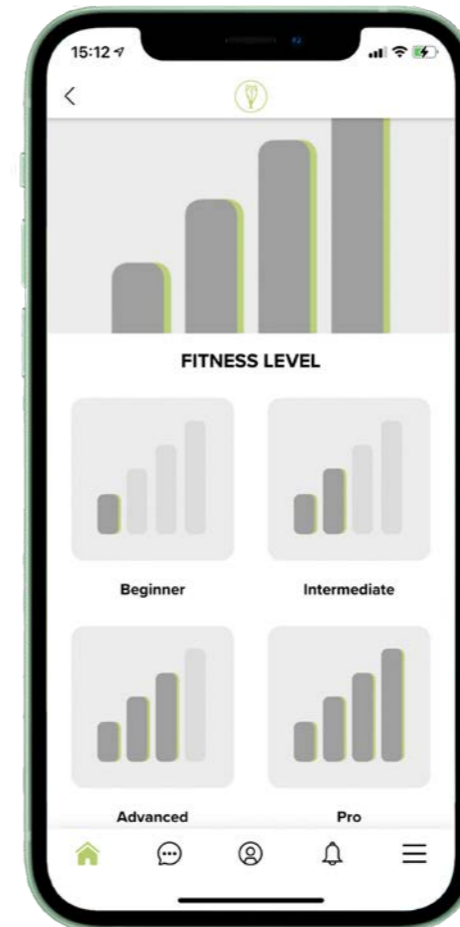

Find the exercises that best suit your needs and abilities. Choose between 4 different difficulty levels, from beginner to professional athlete.