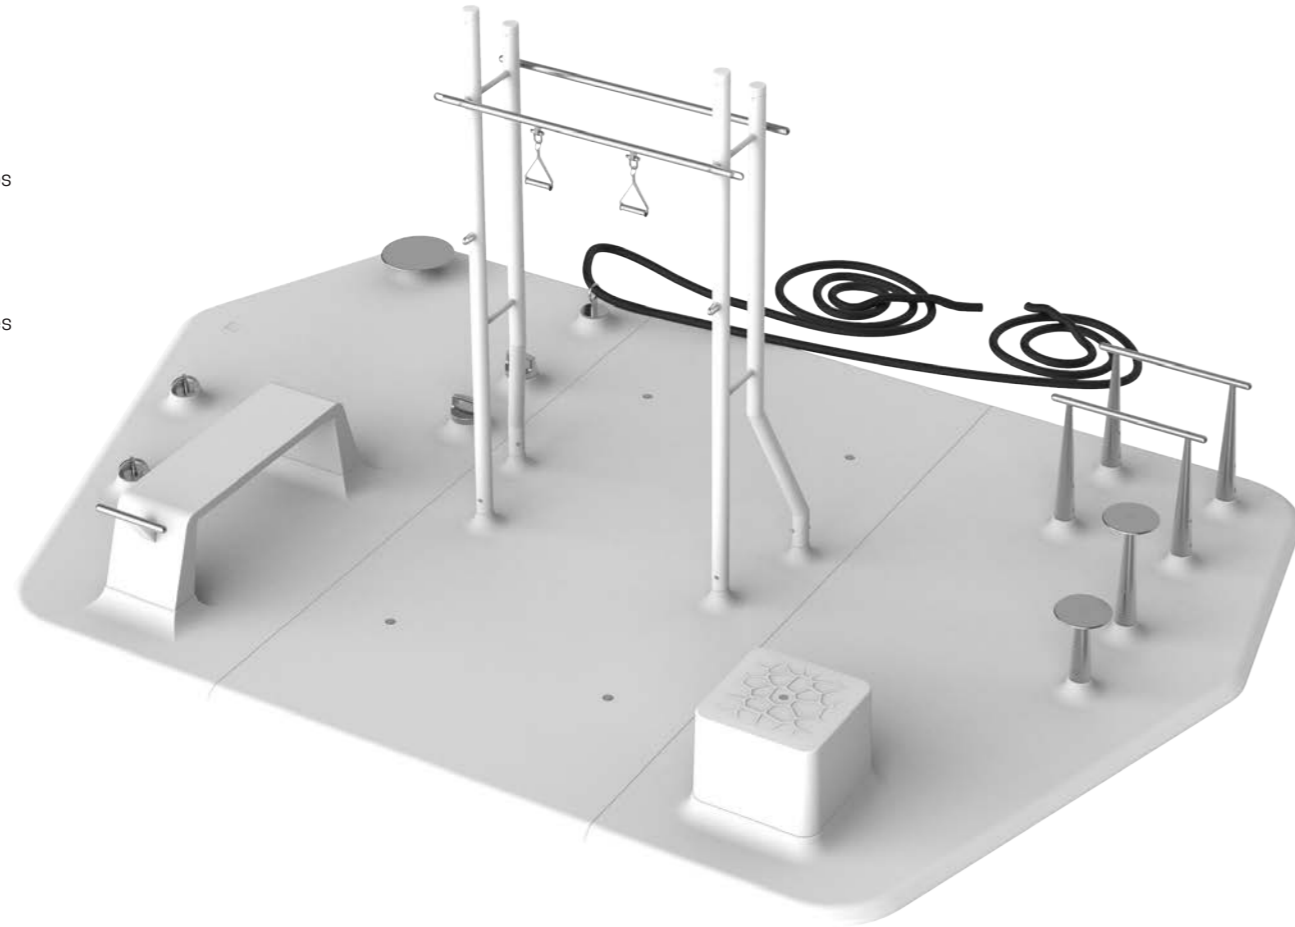

Mysle David

- Stability board
- Battle rope loop
- Parallettes
- Pistols
- High box jump
- Flat bench
- Rotary push-ups
- Ground hooks

Perfect where space is limited, Mysle David is a revolutionary outdoor solution that anticipates 4 out of 5 top fitness trends, giving users exclusive access to unique fitness experiences.

Mylsle Goliath

- Stability board
- Battle rope loop
- Parallettes
- Pistols
- High box jump
- Flat bench
- Rotary push-ups
- Ground hooks
- Pull-ups bar
- Hanging handles
- Training hooks

Mylsle Goliath represents the evolution of the “David” model, larger and with a Pull Up station. The platform can also include additional accessories, such as the AB Bar and Sliding Push-Ups.