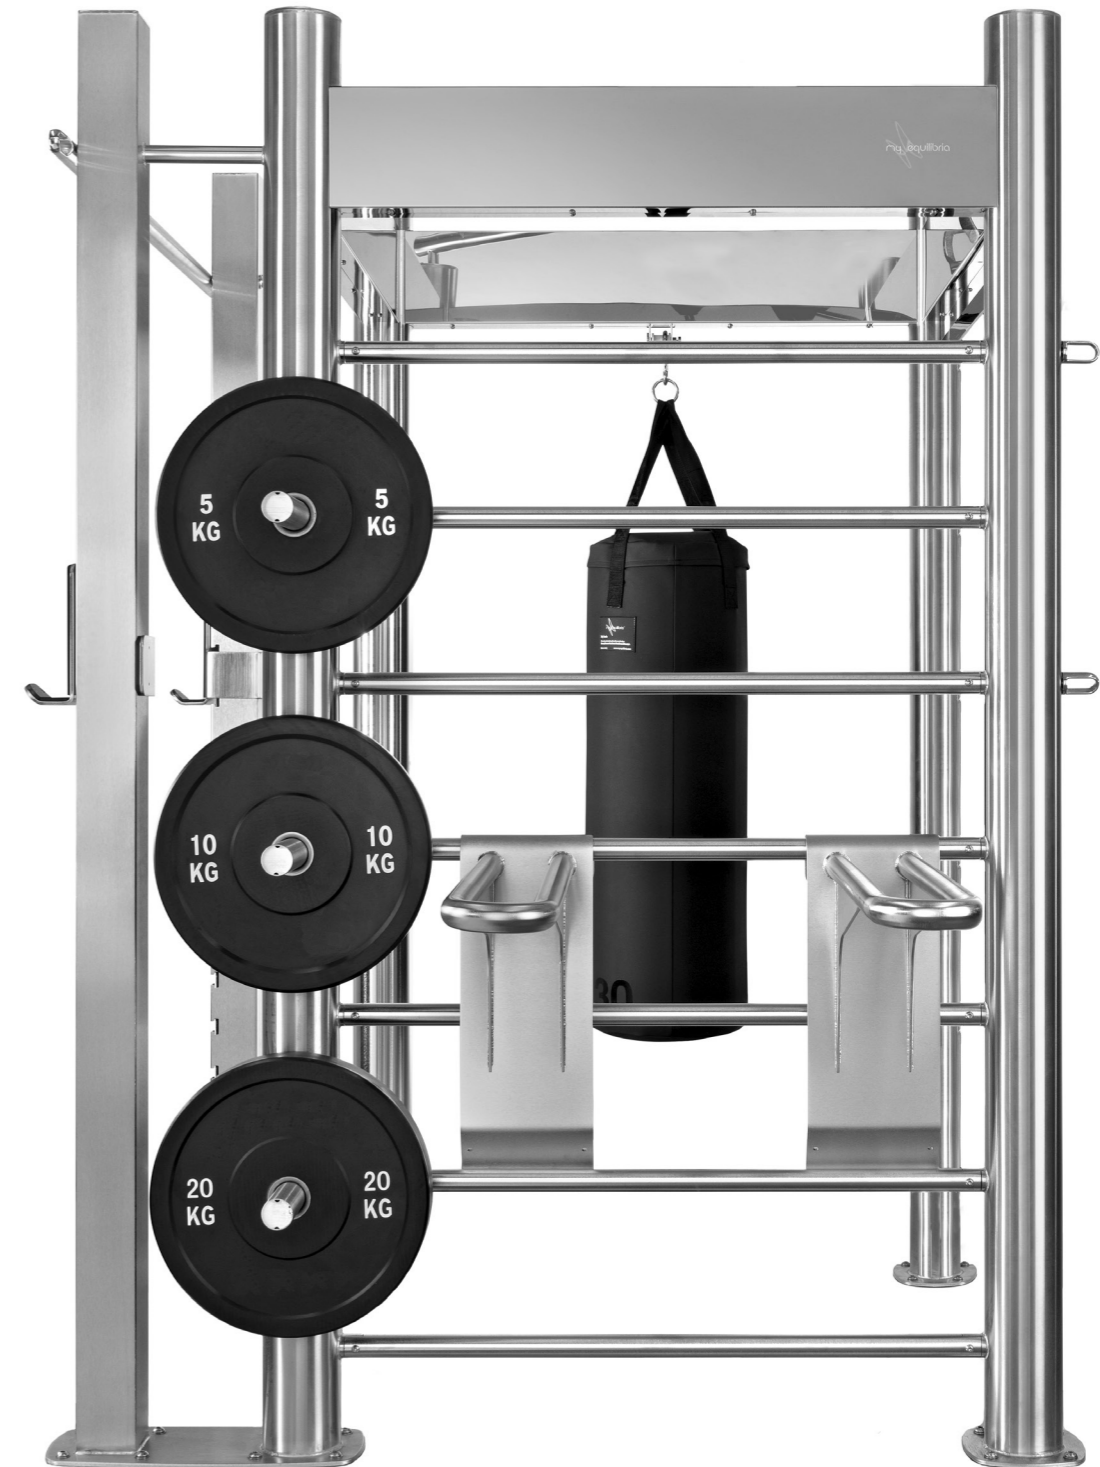

MySquare

Designed for wellness seekers and luxury lovers, who aspire to a high-end wellbeing, MySquare represents the essence of intense, highly-focused and comprehensive training both for indoor and outdoor training.

7 fitness stages in less than three square meters allow you to create your personal wellness formula, training the entire body. Conceived to help you advance and sculpt your body, build strength, power, agility, stamina and character, MySquare brings together the best of sports science, functional training and performance-driven design.