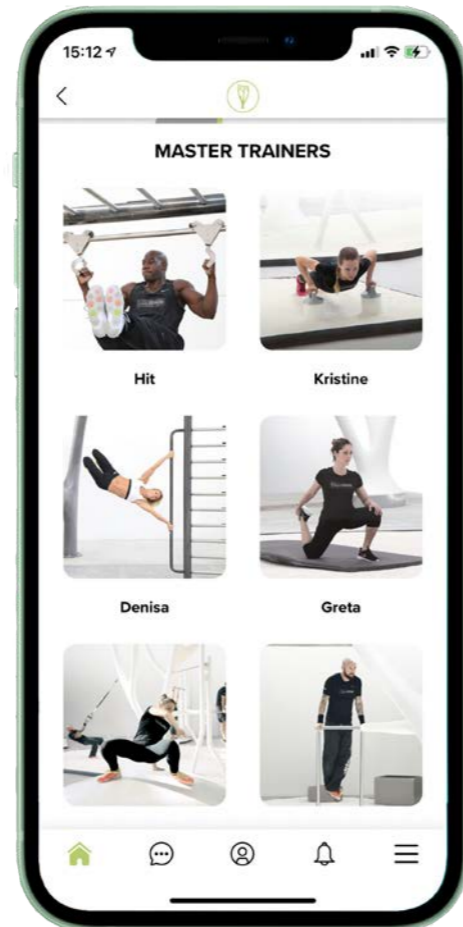

We've created the most polished interface and packed it with intuitive social features to help you connect with like-minded people, access the profiles of MyEquilibria certified trainers, challenge friends and have fun socializing.

MyEquilibria App

A single app to access over 1000 video tutorials, discover parks and installations, learn about products and meet other users.

Available for iOS and Android:

Explore the most famous MyEquilibria Wellness Parks, reach your location easily and start training by accessing the video tutorials of each product in an easy and intuitive way.

Discover the MyEquilibria indoor and outdoor collections, their characteristics and the exercises you can perform.

Explore the entire MyEquilibria world by browsing the catalog of products in alphabetical order.

Explore

The best coaches and athletes from around the world have collaborated in the development of a library of practical, functional and effective video exercises.

Customize your workout

Thanks to the new intuitive style of the app, it's easy to create a personalized workout and train the right muscles, choosing your level of difficulty, your favorite equipment and the wellness goals you want to achieve.