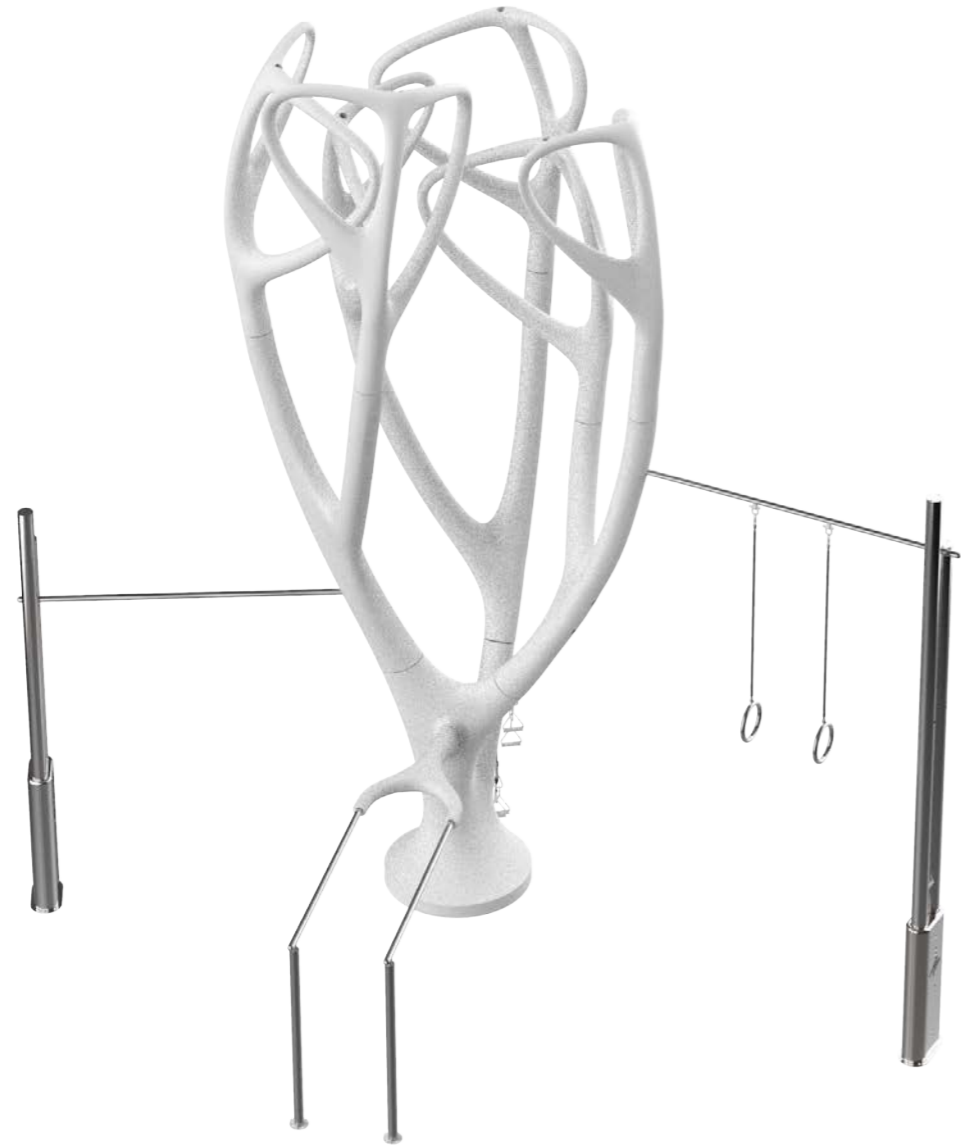

Full Tree

DESIGNED BY VITO DI BARI

- Parallel Bars
- Pull-ups Bar
- Rings Set
- Suspension Training Hooks