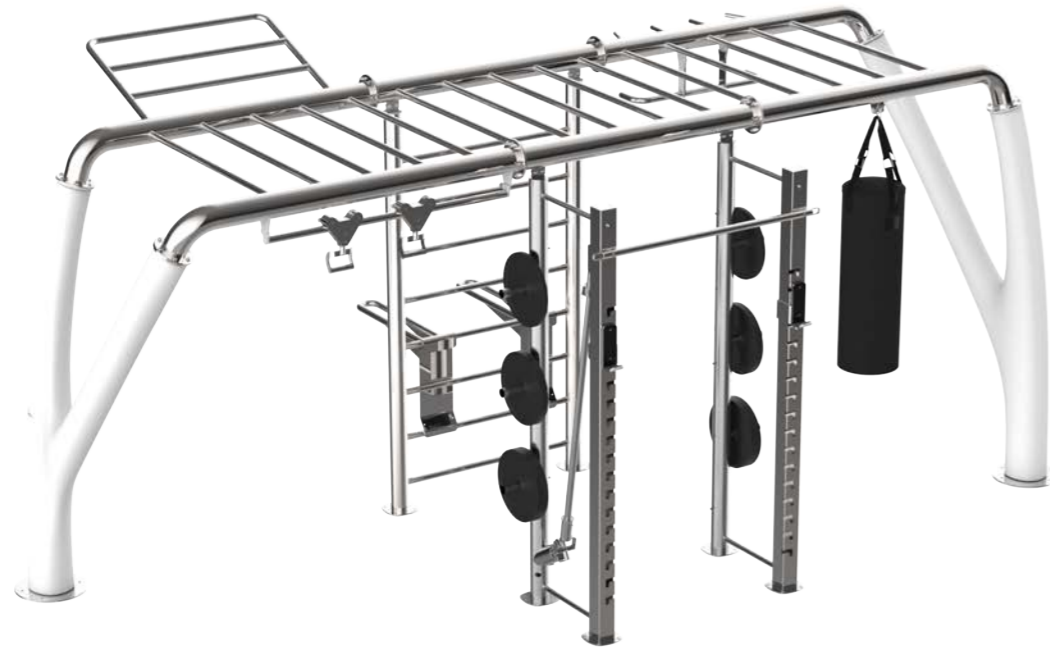

- Monkey bars
- Multi pull-ups
- Stall bar & dip
- Sliding push-ups
- Punching bag
- Pole ladder
- Flying pull-ups
- Sliding pull-ups
- Vertical pole
- Low rings
- Butterfly handle
- Power Rack Station
- Pull-up handles

MyBeast Sport Performance increases the versatility and effectiveness of the equipment by adding two stages: power rack and vertical pole. The power rack stage also includes a pull-ups bar, a landmine and two training hooks.

MyBeast Beach Club Power Rack

- Monkey bars
- Multi pull-ups
- Stall bar + dip
- Flying pull-ups
- Sliding pull-ups
- Power Rack Station
- Punching bag

MyBeast Beach Club Power Rack adds a Power Rack Station to the compact configuration of the structure, further enhancing training performance.