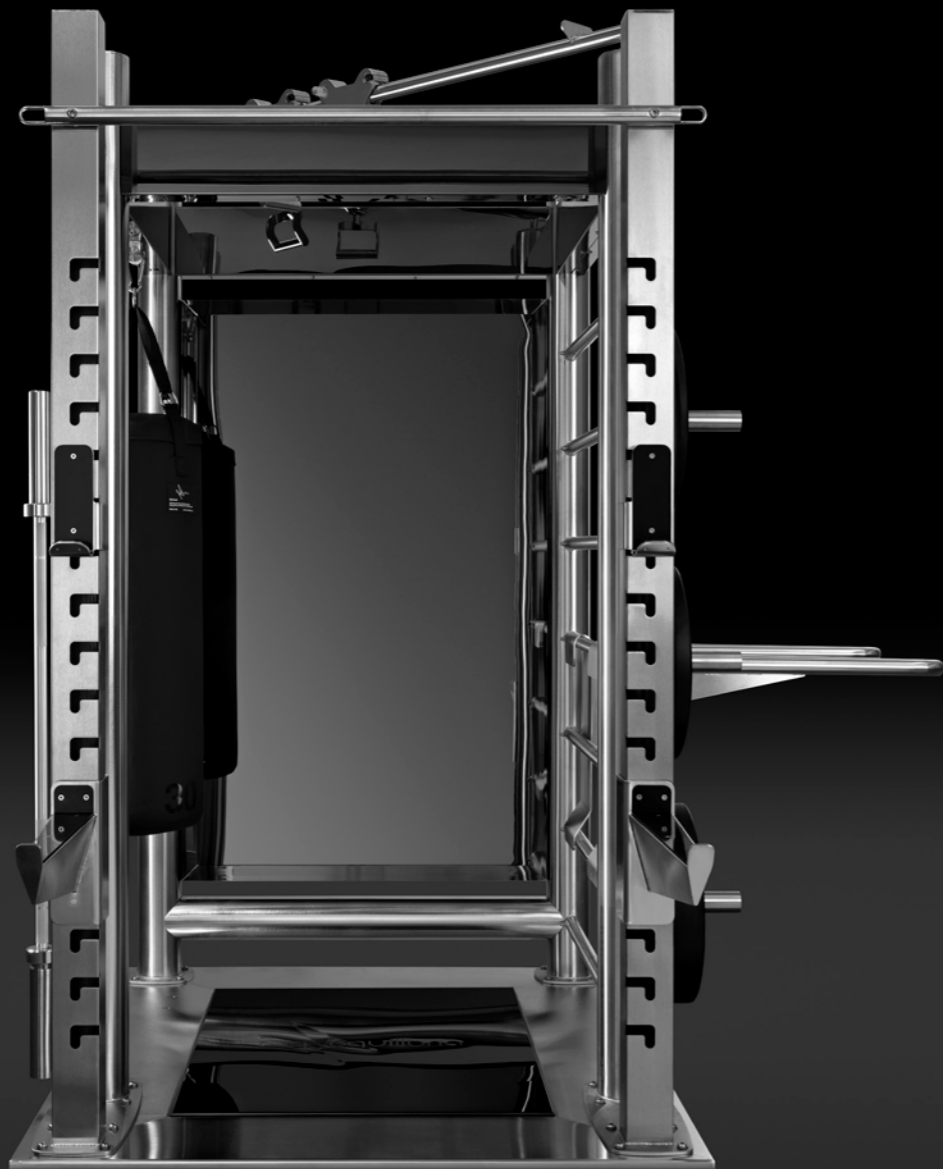

Mirrors help you improve your form.

You can observe form, alignment and posture when exercising.

Mirrors can lower your risk of injury.

Make the adjustments you need to prevent any mishaps, pulled muscles or sprains.

Mirrors can boost your motivation.

Seeing yourself in motion can inspire you to work harder and give it your all.

Mirrors help brighten your workout space.

Let's face it, no one wants to workout in a dark, gloomy gym.