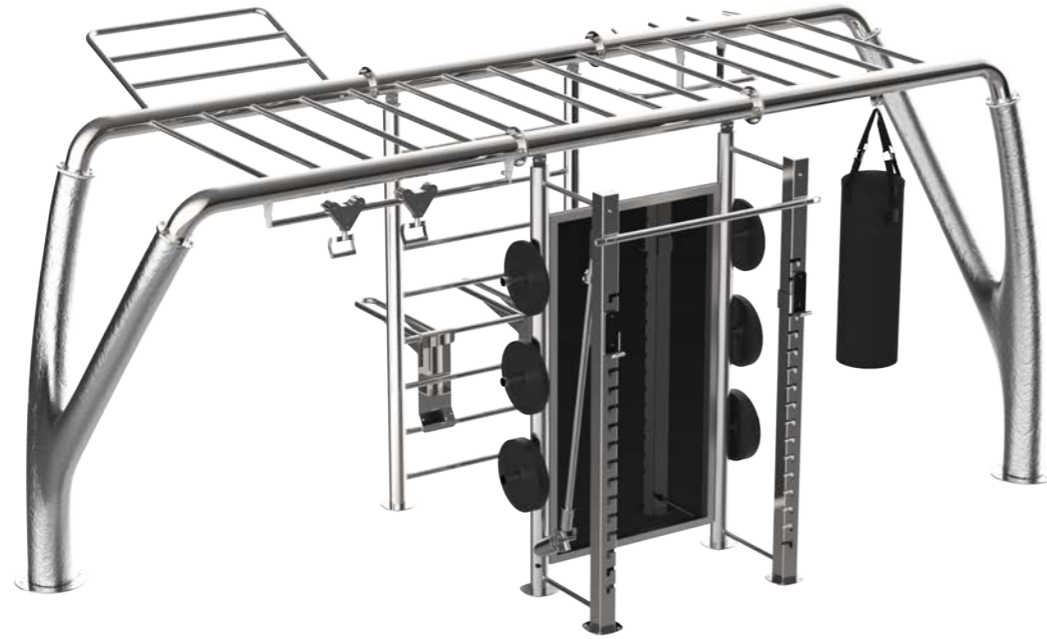

MyBeast

MyBeast Beach Club

- Monkey bars
- Multi pull-ups
- Stall bar + dip
- Flying pull-ups
- Sliding pull-ups
- Landmine
- Punching bag

MyBeast Beach Club is a compact configuration with 7 fitness stages in only six meters. This is the most versatile MyBeast, combining workout performances with small sizes.

MyBeast Beach Club Power Rack

- Monkey bars
- Multi pull-ups
- Stall bar + dip
- Flying pull-ups
- Sliding pull-ups
- Power Rack Station
- Punching bag

MyBeast Beach Club Power Rack adds a Power Rack Station to the compact configuration of the structure, further enhancing training performance.