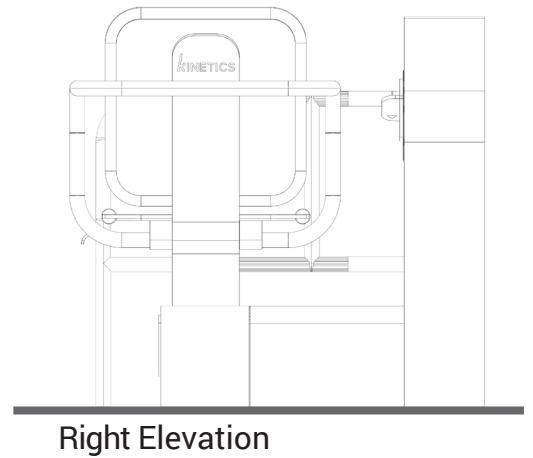

Subject to change without prior notice.

KINETICS PLAY SDN. BHD. (1223254-U)

Lot 2-44 Jalan SU7, Lion Industrial Park, Persiaran Tengku Ampuan, 40300 Shah Alam, Selangor, Malaysia.
Tel: +603-5888 9104   Email: info@kineticsplay.com   Web: www.kineticsplay.com