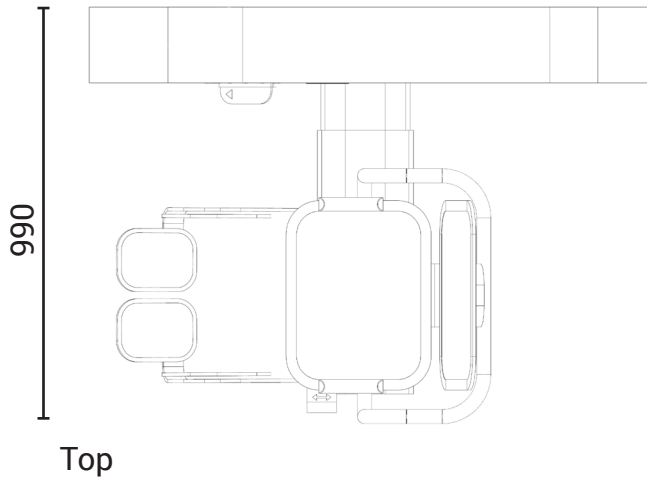

Subject to change without prior notice.

KINETICS PLAY SDN. BHD. (1223254-U)

Lot 2-44 Jalan SU7, Lion Industrial Park, Persiaran Tengku Ampuan, 40300 Shah Alam, Selangor, Malaysia.
Tel: +603-5888 9104   Email: info@kineticsplay.com   Web: www.kineticsplay.com