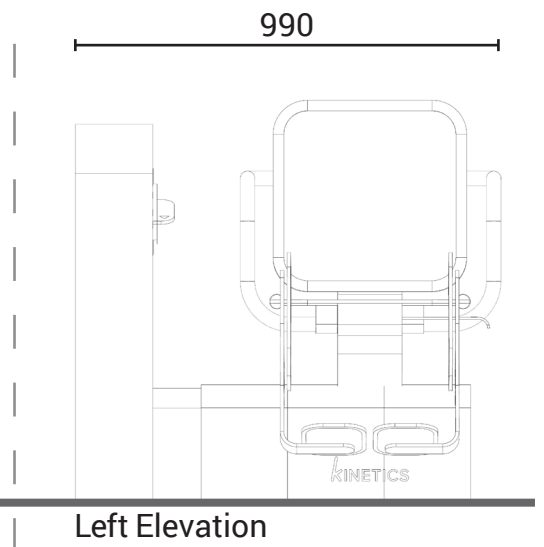

Subject to change without prior notice.

KINETICS PLAY SDN. BHD. (1223254-U)

Lot 2-44 Jalan SU7, Lion Industrial Park, Persiaran Tengku Ampuan, 40300 Shah Alam, Selangor, Malaysia.
Tel: +603-5888 9104   Email: info@kineticsplay.com   Web: www.kineticsplay.com