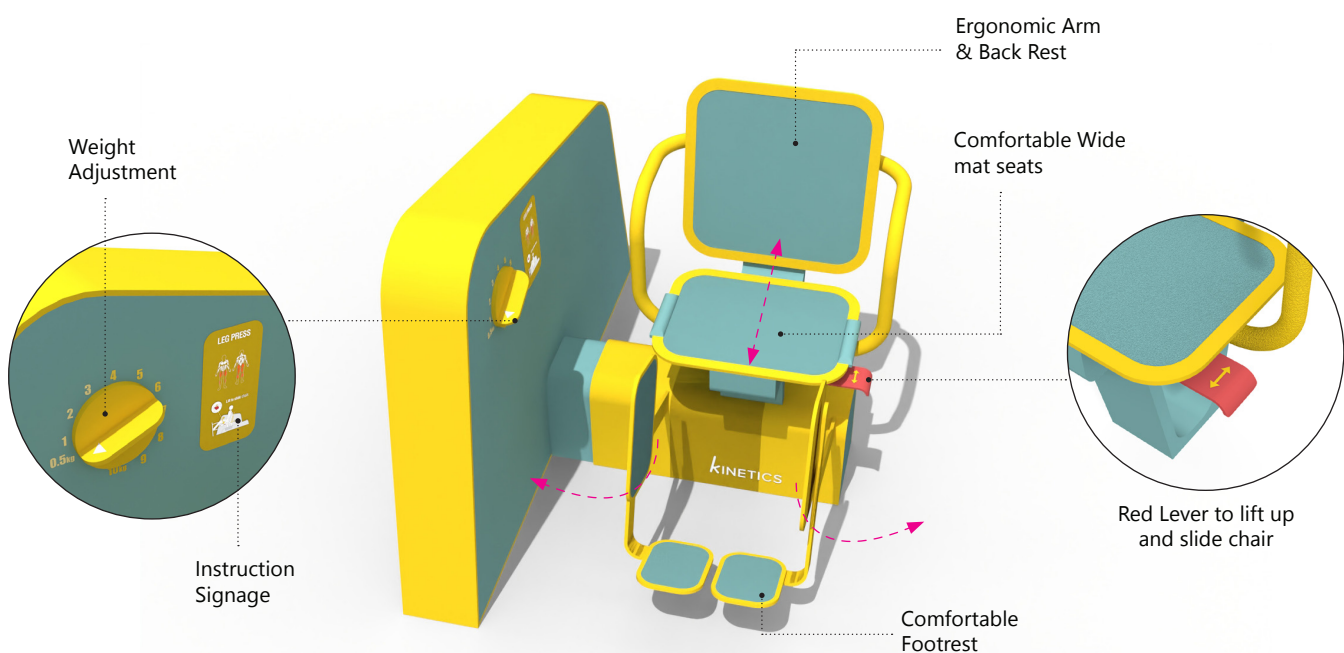

Product description

The Hip Adductor is designed to strengthen inner thigh muscles and improve hip mobility, featuring adjustable weights for a customizable and safe workout. Its ergonomic back-rests and seats with hand-grips provide stability and comfort, making it easy to use for seniors with limited mobility. This machine helps enhance balance, reduce the risk of falls, and support daily activities like walking or standing. Gentle on joints and ideal for rehabilitation, the hip adductor promotes strength, flexibility, and independence for frail elderly individuals.

Product information

Category	: SilverActive Elderly Fitness
Age group	: 16yrs & above
Product Code	: EF800
Maximum users	: 1 user
Sizes (mm)	: L990 x H930 x W1340 mm

Subject to change without prior notice.