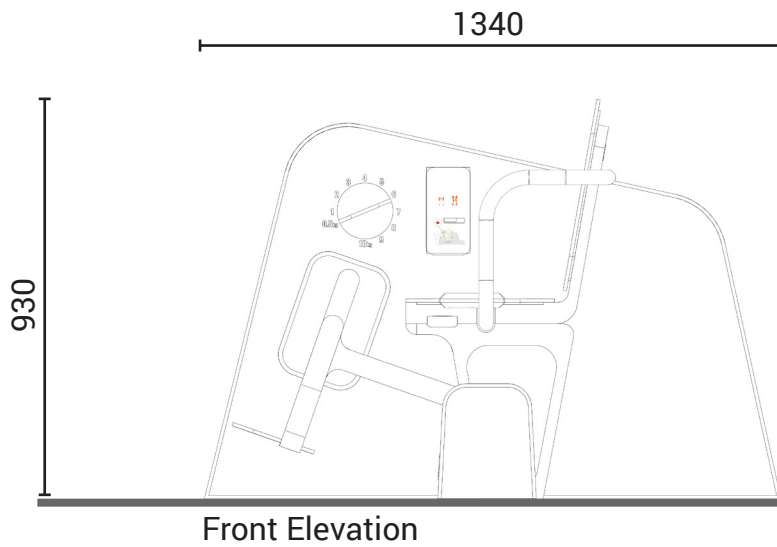

Subject to change without prior notice.

KINETICS PLAY SDN. BHD. (1223254-U)

Lot 2-44 Jalan SU7, Lion Industrial Park, Persiaran Tengku Ampuan, 40300 Shah Alam, Selangor, Malaysia.
Tel: +603-5888 9104   Email: info@kineticsplay.com   Web: www.kineticsplay.com