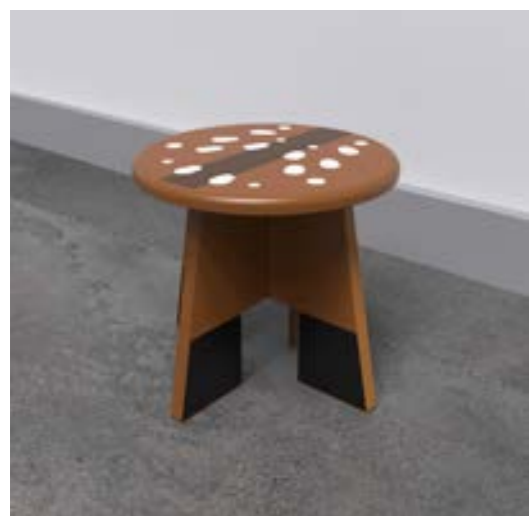

DEER STOOL

The deer stool from the animal series is perfect for every children's corner with a wooded theme. But of course this fantastic stool also fits in any other children's play corner.

Article no.
PP00256

Dimensions
HxWxD 28 x 32 x 32 cm
Weight 5 KG