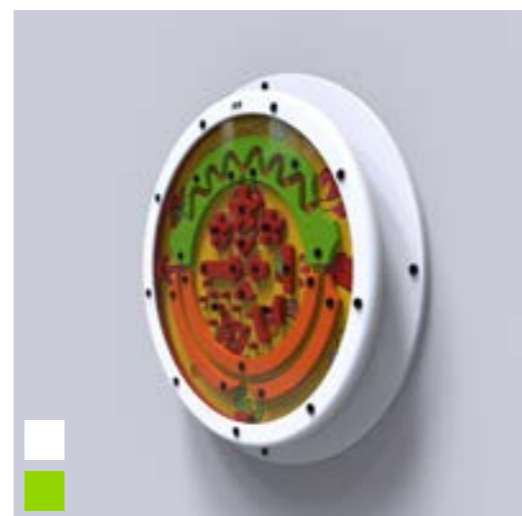

Article no.

Green PP00470

White PP00472

Dimensions

HxWxD 60 x 60 x 6,5 cm

Weight 8 KG

SPINBALL

Do you have the skill required to complete the Spinball challenge? Spin the wheel to guide the ball through various challenges. Can you complete the course in the right order?