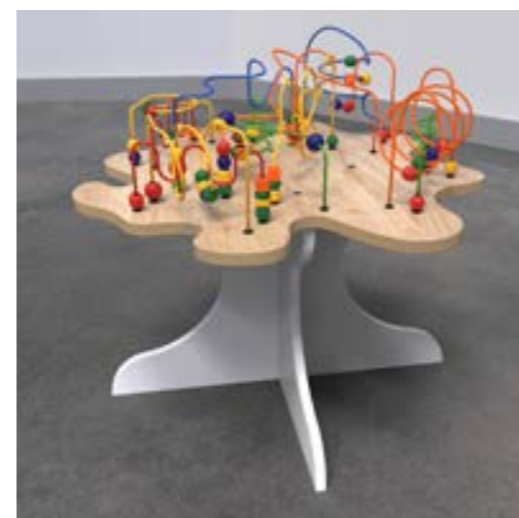

BEADSTREE TABLE

This beadtree table gives children the opportunity to use beads to develop their fine motor skills. And that in a playful way! Children will enjoy themselves for hours with this bead table and you will not suffer from loose toys.

Article no.
PP00170

Dimensions
HxWxD 67 x 74 x 70,5 cm
Weight 13 KG