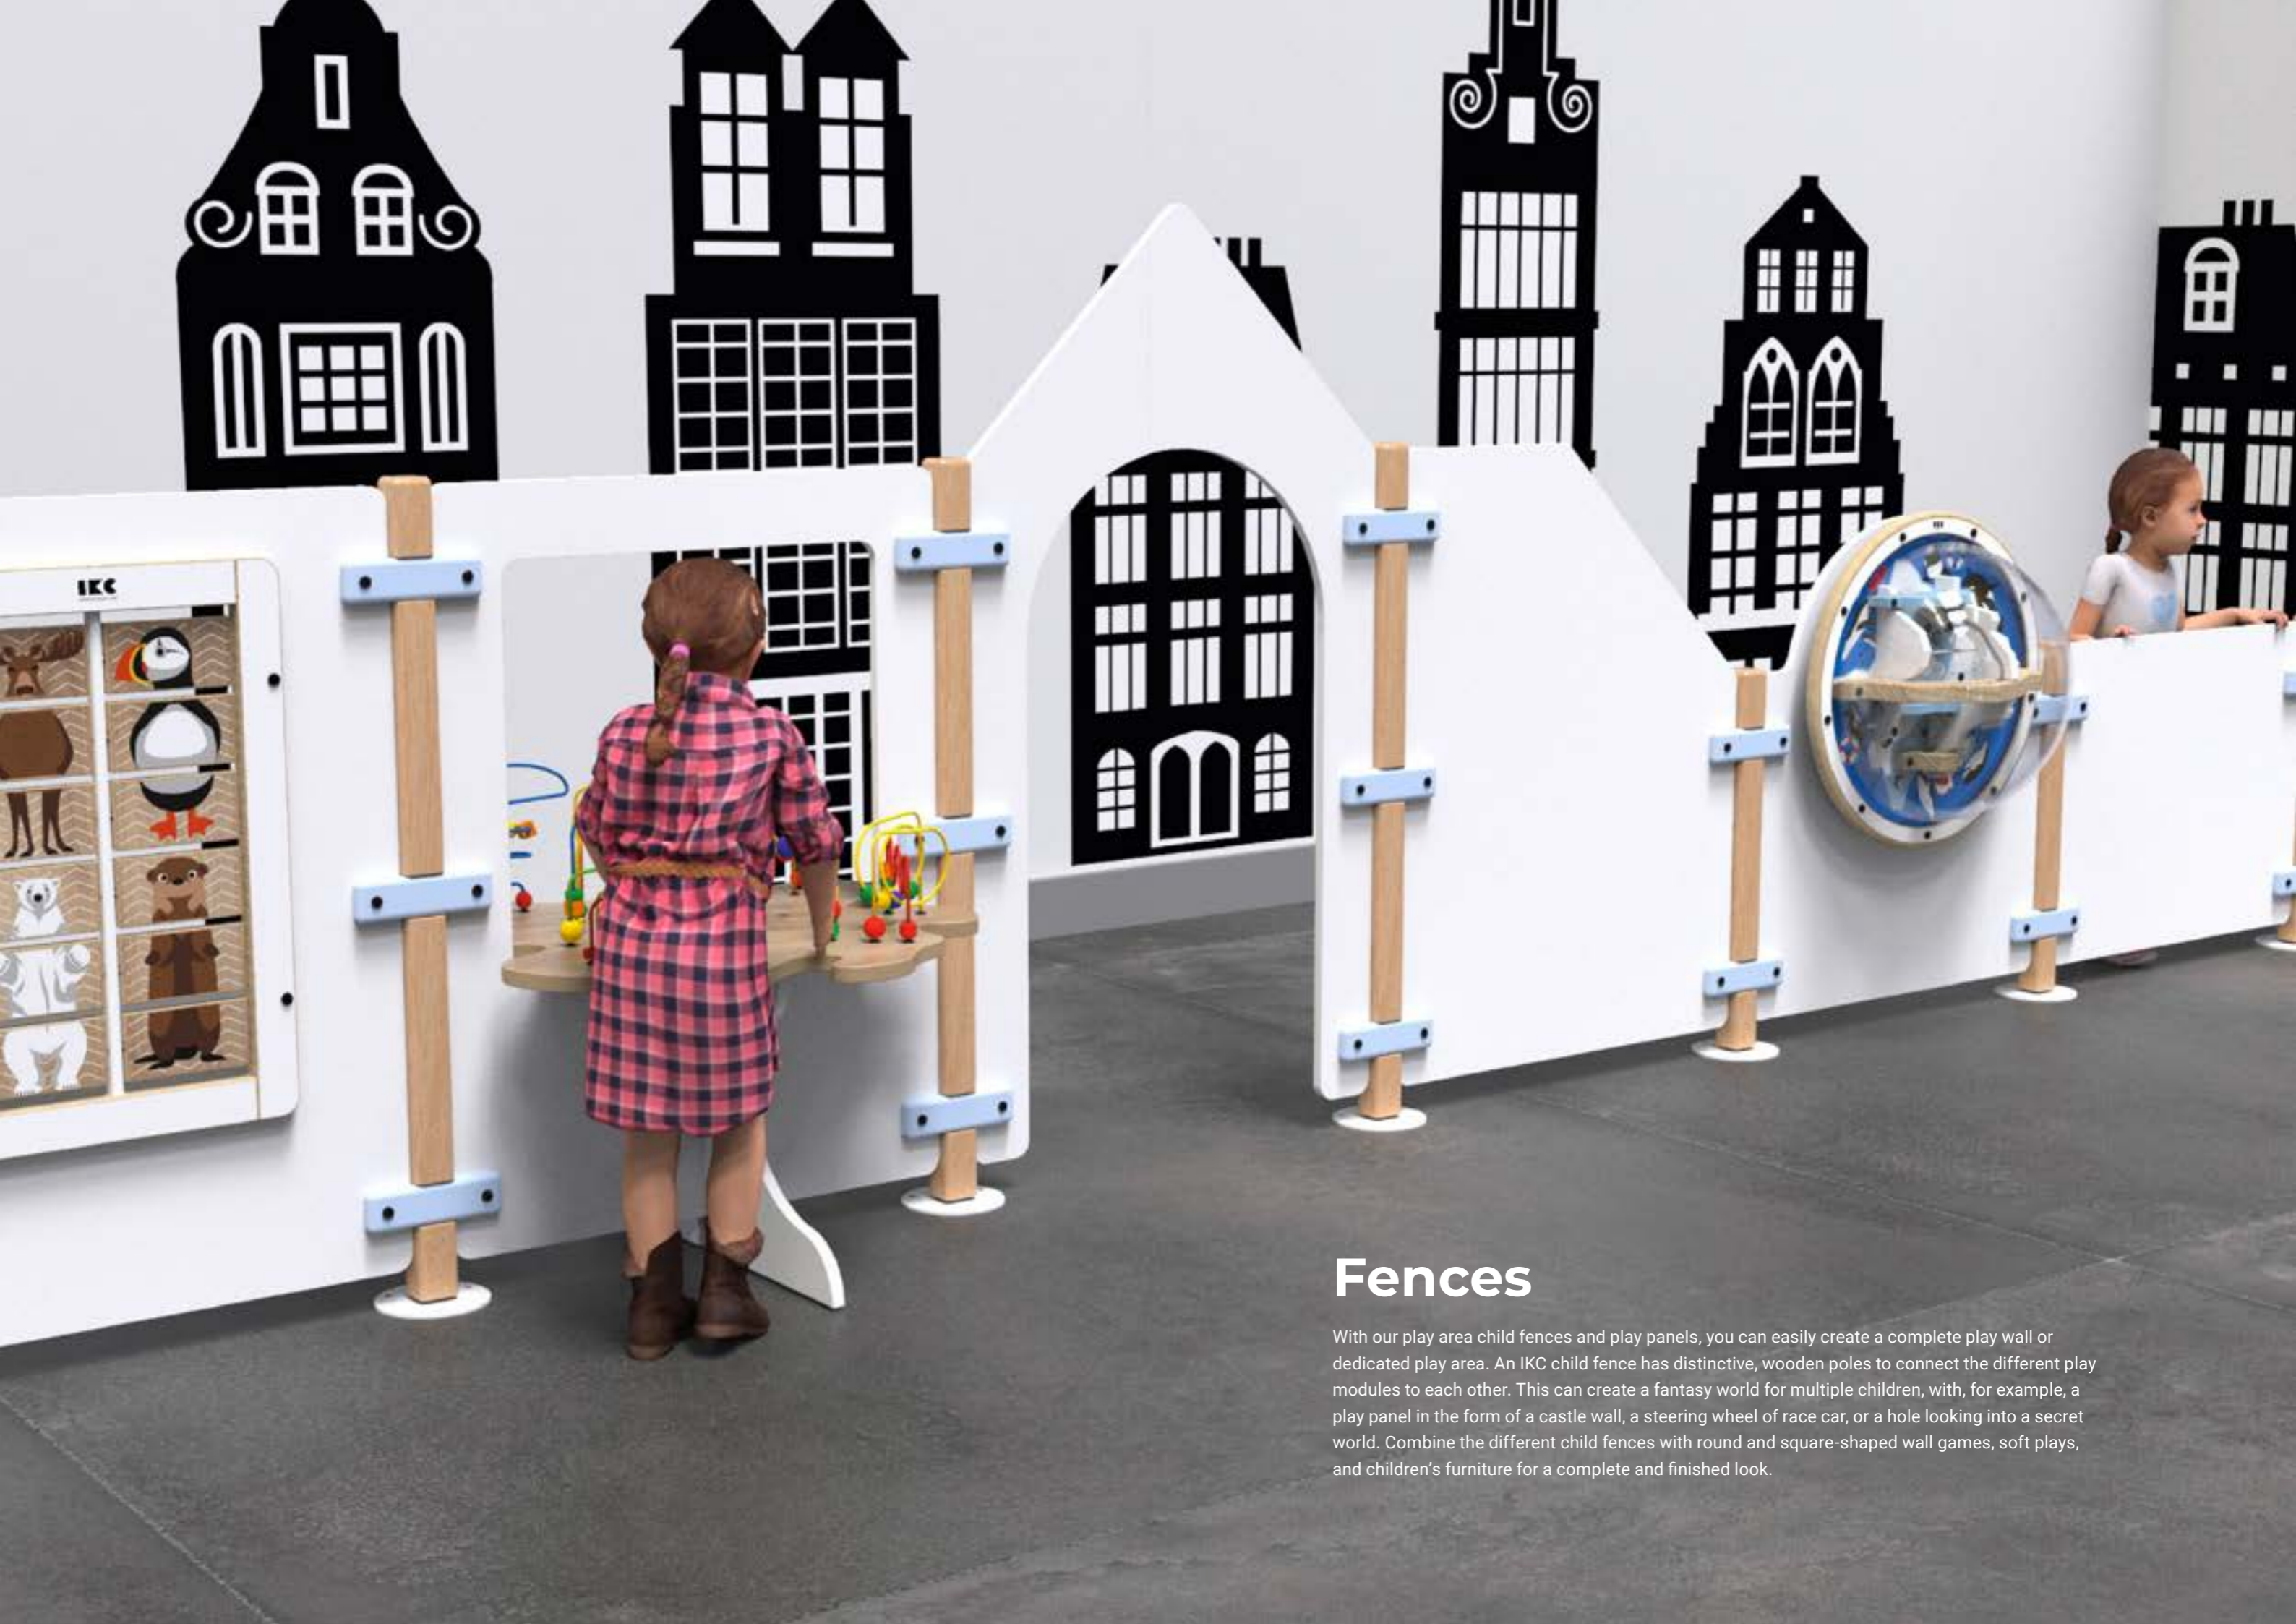

The EPDM play floors are of high quality and offer children a safe surface to play on. The flooring is slip resistant and ensures that the impact of a fall is absorbed.

Article no.
Small BL00051
Large BL00050

CLIMBING GRIPS

These sturdy climbing grips can be mounted on a straight or sloping wall.

Children can climb up a little and move from left to right. Stimulate the children's imagination by placing printed Forex on the wall behind the grips. This way the children can imagine themselves climbing trees or mountains.

Article no.
RB00260

Fences

With our play area child fences and play panels, you can easily create a complete play wall or dedicated play area. An IKC child fence has distinctive, wooden poles to connect the different play modules to each other. This can create a fantasy world for multiple children, with, for example, a play panel in the form of a castle wall, a steering wheel of race car, or a hole looking into a secret world. Combine the different child fences with round and square-shaped wall games, soft plays, and children's furniture for a complete and finished look.

Article no.
HW00505

Dimensions
HxWxD 107,3 x 75,5 x 72,6 cm
Weight 14 KG

FENCE ENTRANCE

Fence entrance is one of the play panels from the IKC fencing collection. This type has a gate that can be used as an entrance to the kids' corner. With our fences you can create an entire play corner.