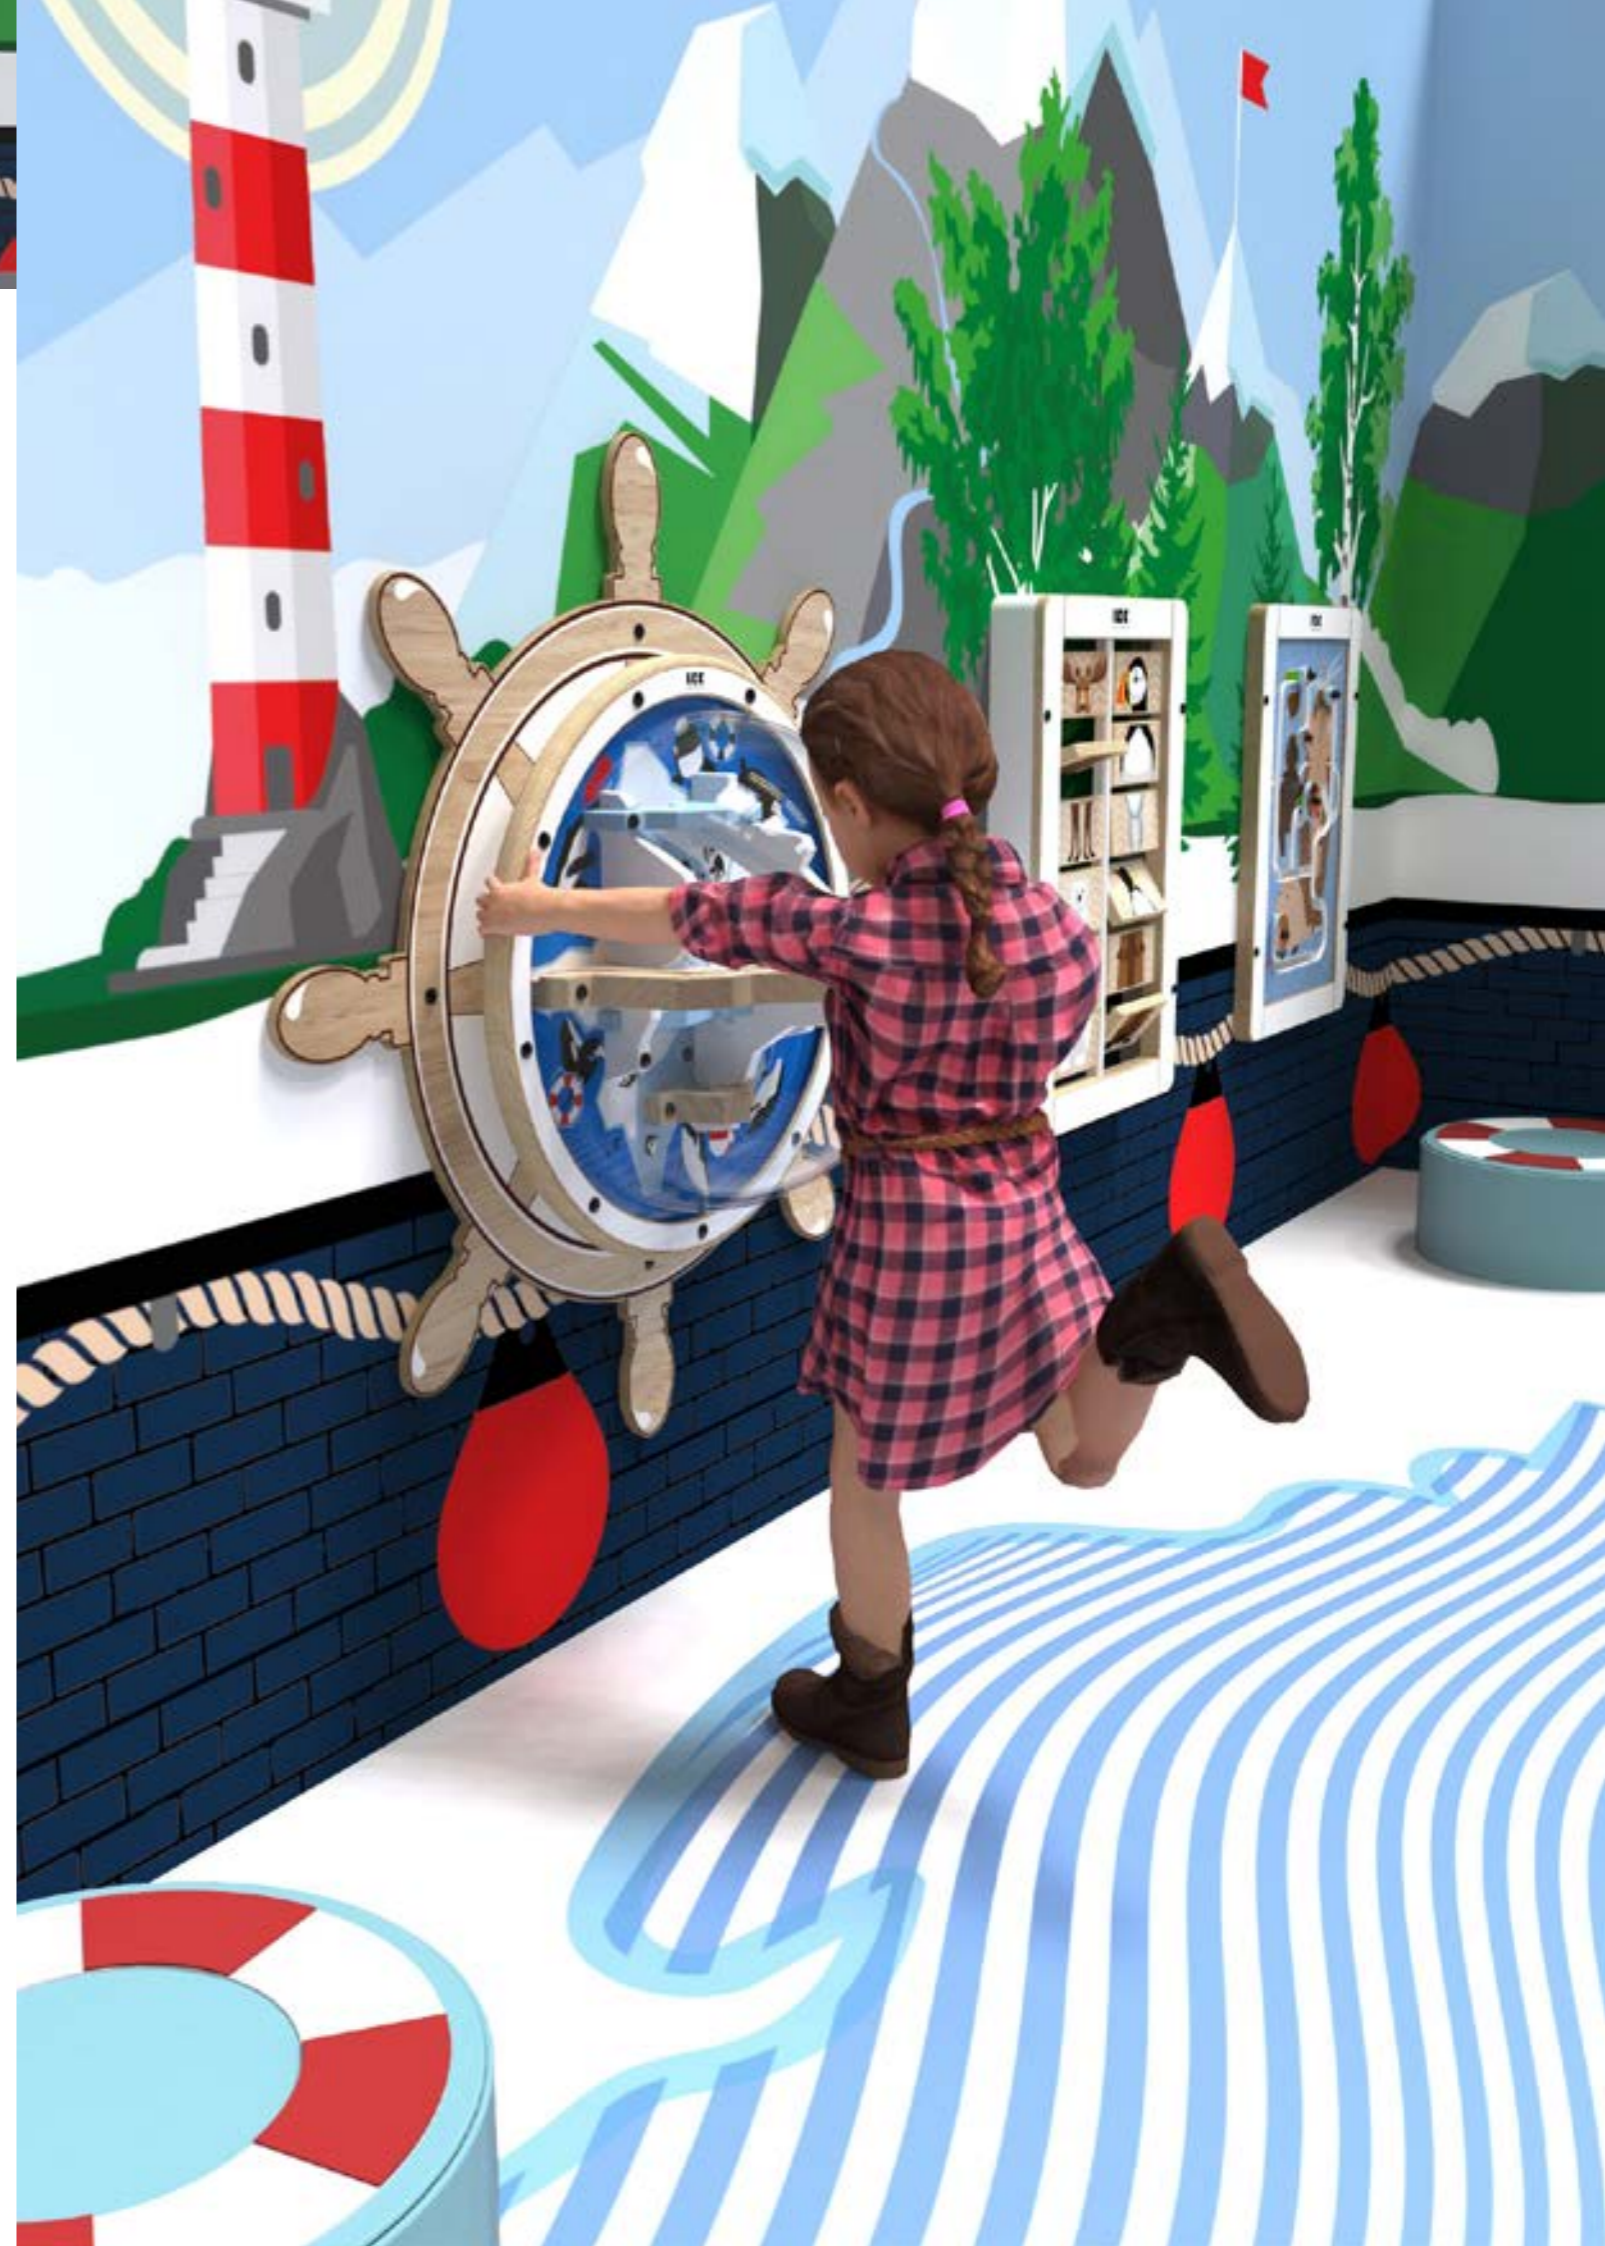

ICE AGE

Ice age is a game in which children are challenged to find the right head for each illustrated body.

Article no.
PP00704

Dimensions
HxWxD 70 x 45 x 4,5 cm
Weight 5,7 KG

WIREBEADS ARCTIC

Our Wirebeads can be mounted in one of our play systems or provide space saving fun by mounting it directly to a wall. For wall mounting a FM Frame is required.

Article no.
PP00708

Dimensions
HxWxD 70 x 45 x 4,5 cm
Weight 4,4 KG

Arctic collection

Play wheels

DAY AND NIGHT

Day & night is a rotating game in which children can drop the beads like snow by turning the wheel. The round wall game has a natural, modern frame made of birch plywood with a white painted front which compliments many environments.

Article no.
PP00705

Dimensions
HxWxD 60 x 60 x 8,2 cm
Weight 9,8 KG

TIP OF THE ICEBERG

Tip of the iceberg is a rotating game which challenges children to move a ball through a maze by rotating the play wheel, requiring good hand eye coordination. On route, players must avoid the holes in the ice in order to reach the flag!

Article no.
PP00707

Dimensions
HxWxD 60 x 60 x 30,3 cm
Weight 11,6 KG

Arctic collection

Wall plates

WALL PLATE BIRCH PM

The Birch PM is a wall plate used for mounting rectangular wall games to the wall. Illustrated to look like a birch tree it will make a great addition to any play area.