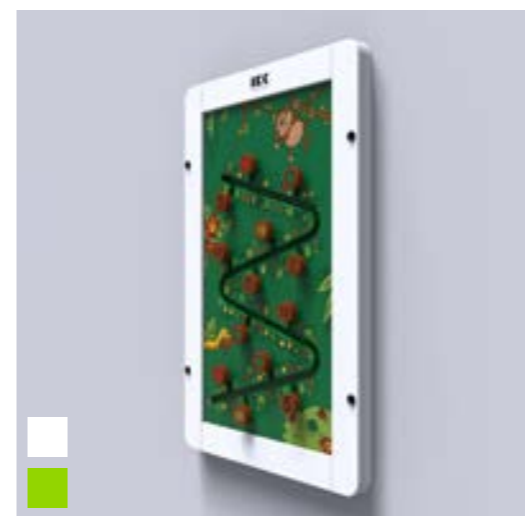

Article no.

Green PP00400

White PP00403

Dimensions

HxWxD 70 x 45 x 3 cm

Weight 4,5 KG

JUNGLE FEVER

Jungle Fever is very simple but equally as educational. Children can simply move the numbers and figures around and will learn to recognise the symbols and numbers and how to place them in the correct order.