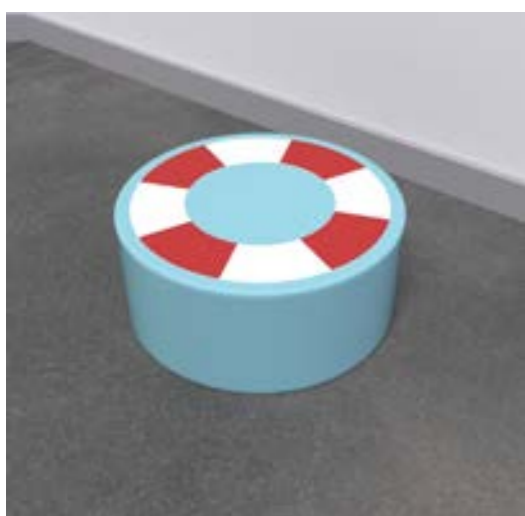

Article no.
SP00054

Dimensions
HxWxD 46 x 46 x 22 cm
Weight 1,3 KG

SOFTPLAY EVY

Softplay Evy is a tough, durable softplay element in the shape of a fox. Evy can be used to sit on, climb on or play with. Evy is a great addition to any play corner.

Article no.
SP00055

Dimensions
HxWxD 44,4 x 62,3 x 20 cm
Weight 2,5 KG

SOFTPLAY LIFE BUOY

Softplay Life buoy is a tough, durable softplay element in the shape of a Life buoy. Softplay Life buoy can be used to sit on, climb or play with and makes a great addition to any play corner.