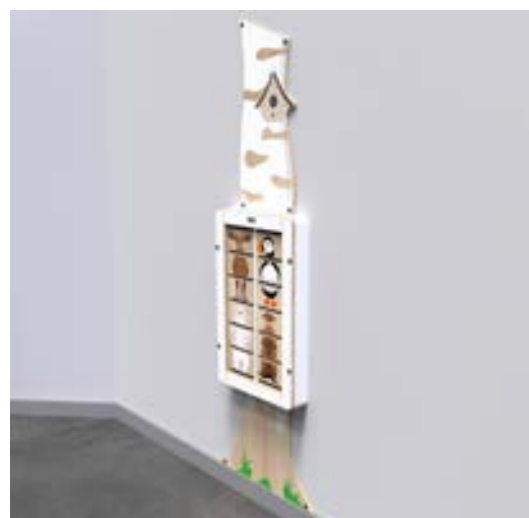

Arctic collection

Wall plates

WALL PLATE BIRCH PM

The Birch PM is a wall plate used for mounting rectangular wall games to the wall. Illustrated to look like a birch tree it will make a great addition to any play area.

Article no.
PP00713

Supplied with
1 Play module of choice

Dimensions

HxWxD 181 x 60,5 x 1,2 cm

Weight 2,3 KG