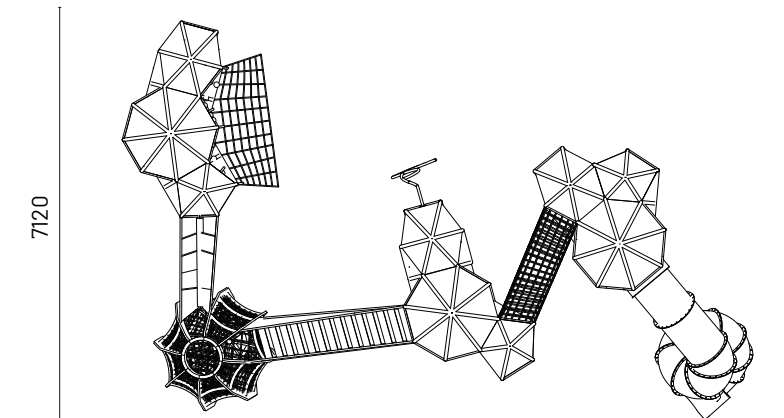

Climb

Slide

Balance

Crawl

11370

All measurements in mm

This exclusive, sophisticated cactus-themed play equipment is meticulously designed for children, combining elegance and fun. With its captivating design, it offers a unique and engaging play experience tailored specifically to young ones.

OCTOPUS PLAY

CV0066SM

Category
Thematic

Age Group
6-12 Years Old

The awe-inspiring octopus sculpture captivates children upon encountering this playground. With the mighty kraken theme, kids can embark on imaginative adventures, fending off the attacking octopus. This design aims to spark creativity, allowing youngsters to immerse themselves in a world of excitement and play while conjuring tales of bravery.