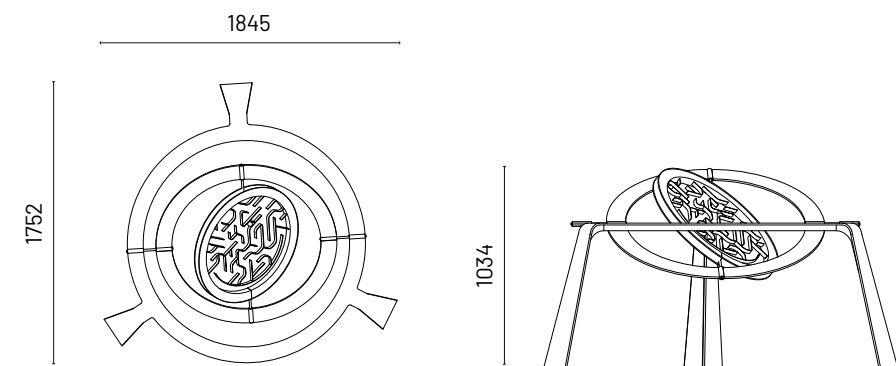

Age Group
2-12 Years Old

All measurements in mm

Children are bound to enjoy this maze as they work together to control the ball inside, navigating its way through the maze.

CV0026SS

WAVE CREATOR

Category
Kinetics