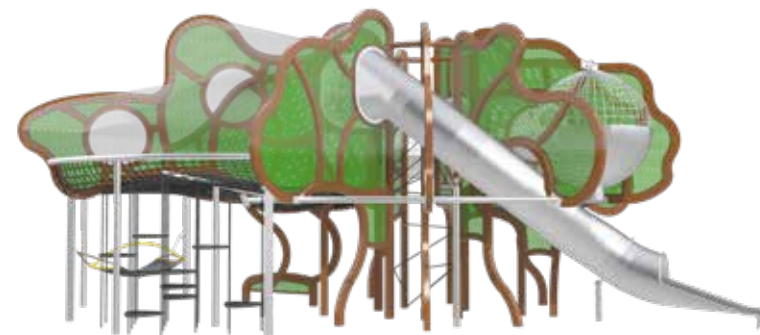

FICUS PLAY TREE

CV0014SM

Category
Thematic

Age Group
6-12 Years Old