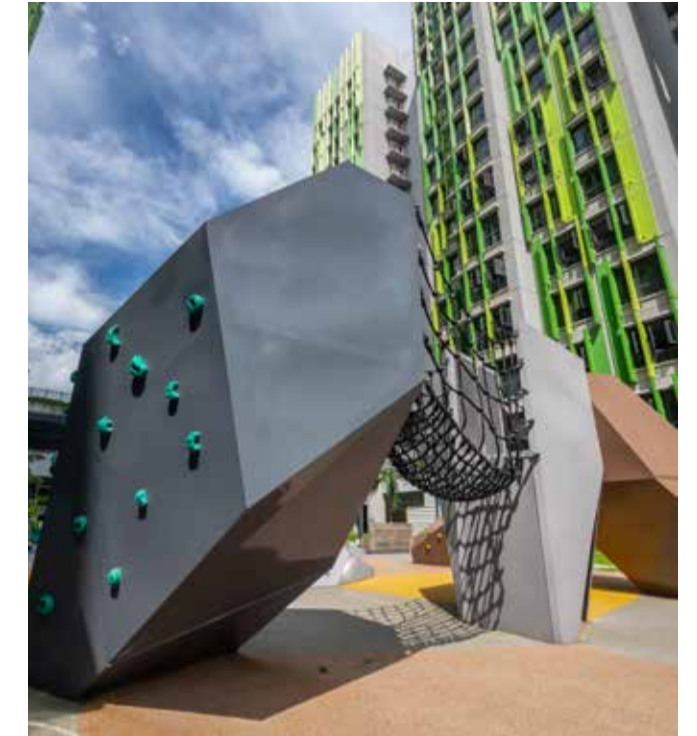

All measurements in mm

CV0072SM

ROCK PLAY

Category
Origami

Age Group
2-12 Years Old

Play Components

- Hammock Seats
- Balancing Net
- Wobbly Bridge
- Hideout Spot
- Climbing Wall
- Whispering Dish

Play Activities

Climb

Crawl

Balance

Sensory

Socialise

The play features are deliberately shaped like natural rocks, showcasing big, uneven boulders for kids to investigate and enjoy. The design imitates nature's attributes, producing an absorbing and exciting play experience that inspires kids to interact with their environment.

All measurements in mm

CV0036SM

GORILLA

Category
Origami

Age Group
6-12 Years Old

Play Components

- Giant Hammocks
- Vertical Climber
- Climbing Hammocks
- Lookout Platform

Play Activities