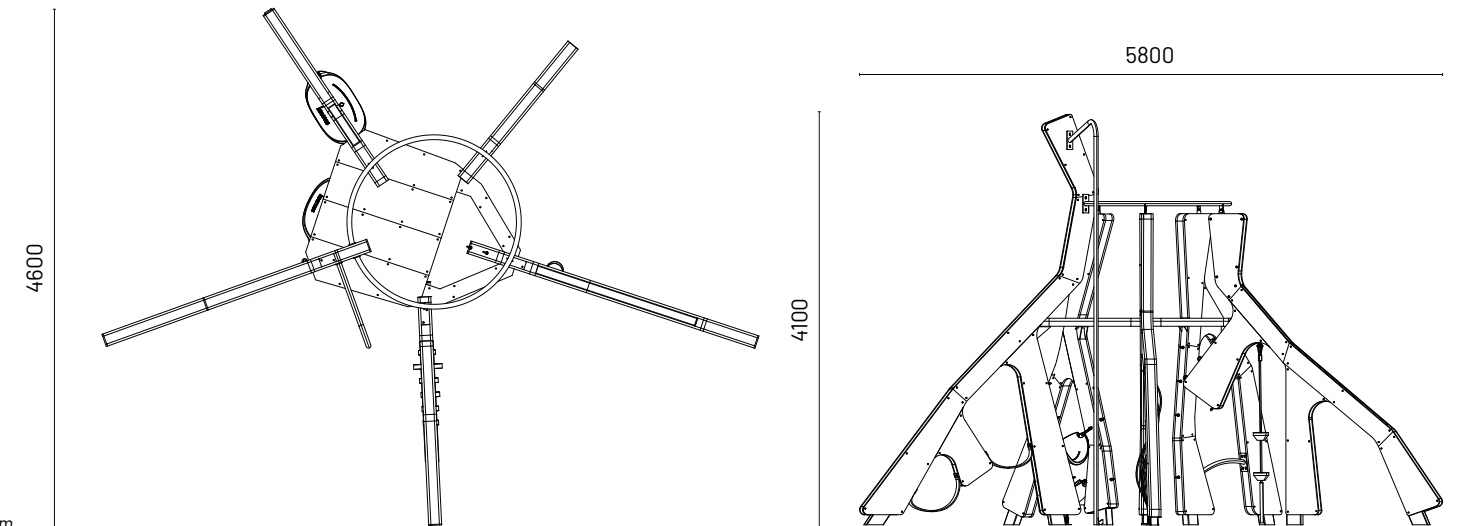

Uniquely shaped like the base of a tree trunk, this play structure at Fernvale Link hides a number of playable components which encourage free-form play among kids.

They can climb up to the top of the trunk and slide down a fireman's pole, challenge their sense of balance on the ropes or just chill on the rubber strips.

All measurements in mm