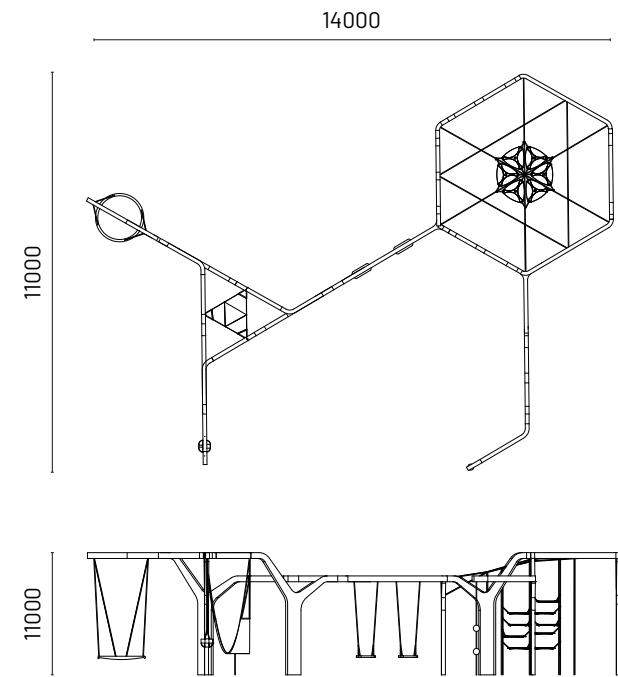

CV0011SM

3 TREES

Category
Modern Banyan

Age Group
6-12 Years Old

TREE SWING

CV0012SM

While the overall shape emulates the silhouette of banyan trees, the draping swings these structures hold emulate hanging tree roots. Kids can enjoy both the cooling breeze and adrenaline rush that come from swinging on this play structure.

Category
Modern Banyan

Age Group
2-12 Years Old

All measurements in mm

All measurements in mm

This play structure features a wide array of swings that allow kids to experience different kinds of fun as they swing from tree to tree. They can relax as a group on the bird nest swing, enjoy the double swing alongside a friend, or go on a personal adventure up the hammocks.