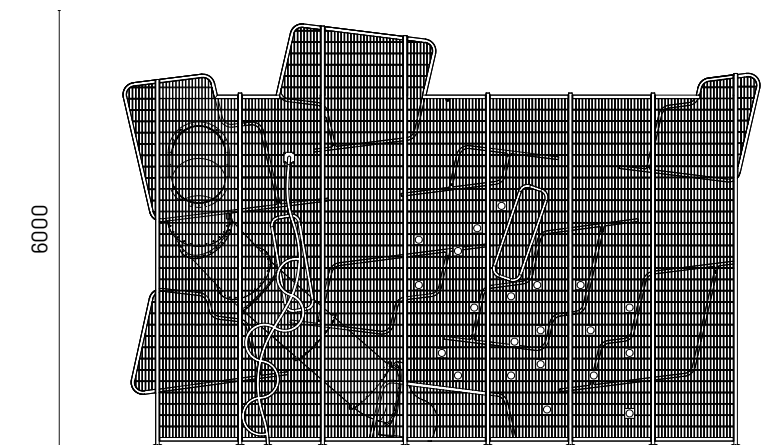

Play Activities

Climb

Crawl

Socialise

Slide