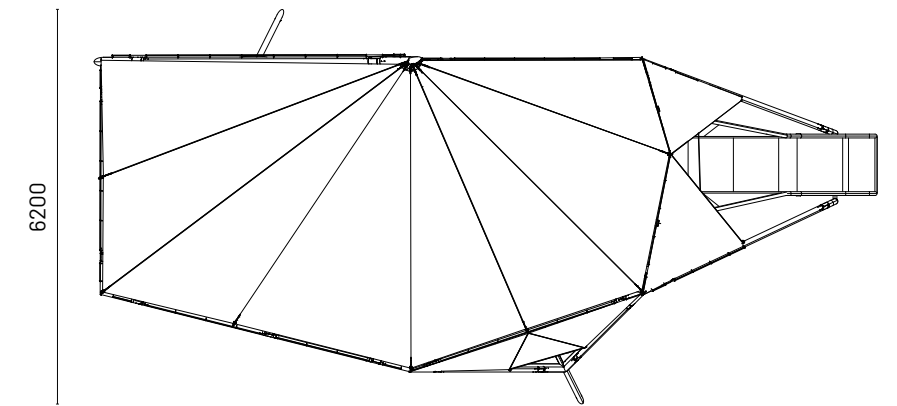

All measurements in mm