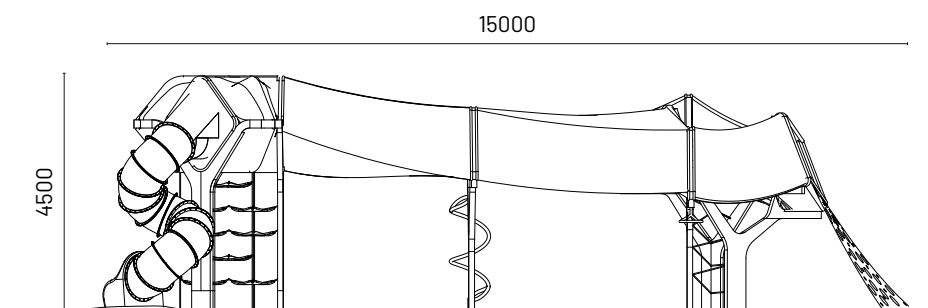

Socialise

Balance

Rock

Spin

Slide

Crawl

A large climbing net links two brilliant orange 'trees' together, creating a unified play structure. The interlinked design of this playground structure is inspired by the natural form of the banyan tree.