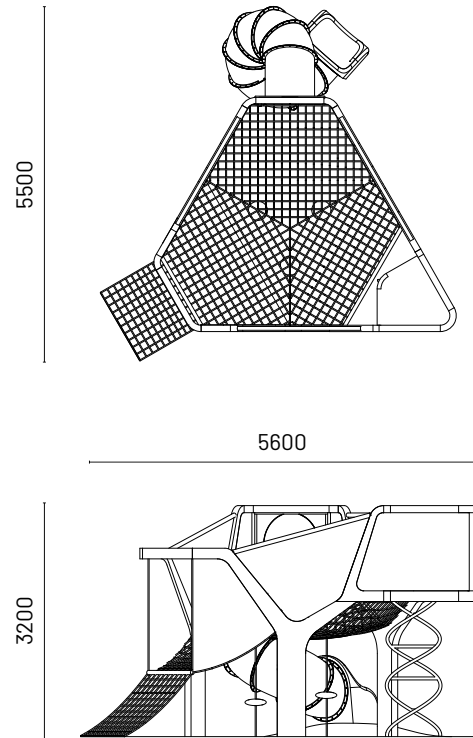

All measurements in mm