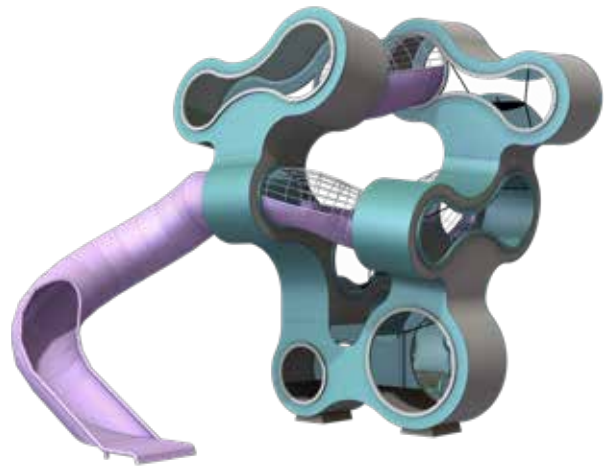

Age Group
6-12 Years Old

King Crawler is a play wall with multilevel platforms that invites children to climb, hang and slide from and within the structure. The steel mesh provides a sense of security, allowing children to play with confidence.

Play Components

- Tube Slides
- Crawling Membrane with Cleats
- Crawl Passages
- Hideout
- Rocking Hammocks

Play Activities

Climb

Crawl

Socialise

Slide

All measurements in mm

FIDGET CLIMBER

CV0002SM

Category
Vertical Playgrounds

Age Group
6-12 Years Old

A unique sculpture that resembles a fidget spinner, this vertical play sculpture with its fidget-like shapes has delighted the imagination of many kids. Fidget pods are incorporated within the structure for children to discover and retreat into. Large windows offer a good view of the surroundings, making the structure light, airy and fun to explore.