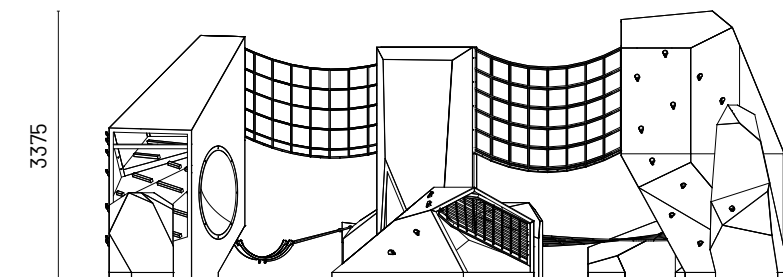

All measurements in mm

CV0036SM

GORILLA

Category
Origami

Age Group
6-12 Years Old

Play Components

- Giant Hammocks
- Vertical Climber
- Climbing Hammocks
- Lookout Platform

Play Activities