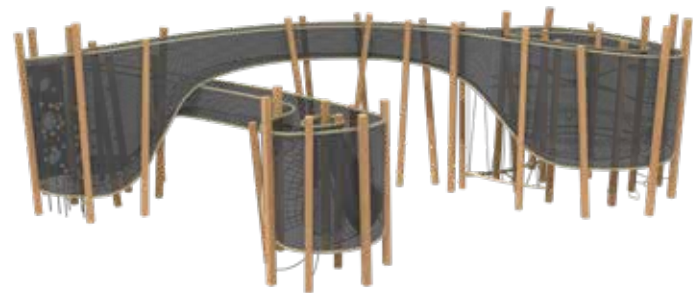

Play Components

- Tube Slide
- Lounging Hammocks
- Rope Net Platform
- Crawl Passage
- Dynamic Rope Obstacle
- Lookout Sphere
- Giant Hammock

Play Activities

Climb

Socialise

Crawl

Slide

11500

All measurements in mm

CV0018SM

PLAY CURL

Category
Thematic

Age Group
6-12 Years Old

Play Curl creates a transparent yet secluded adventure area for children. It combines vertical play with nature, discovery and active play experiences. Children enter the curl from ground level by using the climbing elements suspended underneath the equipment.

The Play Curl consists of three towers connected with two bridges that cross over walking paths beneath. Each play tower can be accessed from below and has at least two different climbing routes to get to the bridges. Children can choose between a 'difficult' or an 'easy' way up depending on their own climbing skills. This keeps the tower challenging no matter the child.