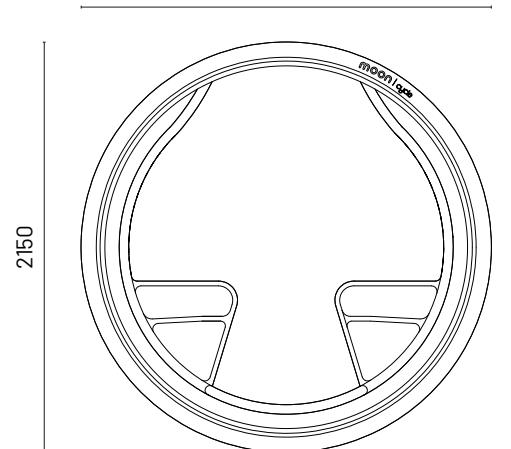

MC100

MOON CYCLE

Category
Kinetics

Age Group
All Ages

Photo Location
Tropicana Metropark

Taking inspiration from the moon gate - a Chinese architectural garden gate, the Moon Cycle is a swing that offers a private space for social interaction. It provides a rocking sensation for users as long as they shift their weight back & forth, just like a garden swing.

People can gather and relax in an intimate, private space which is physically distinct from the surrounding environment. It's great for quiet, relaxing conversations or heart-to-heart talks.

Play Components

- Rocking Seats

Play Activities

Rock

Balance

Swing

Colour options (from left): Forest, Bubble Gum, Sunburst

1625

2150

2150

All measurements in mm