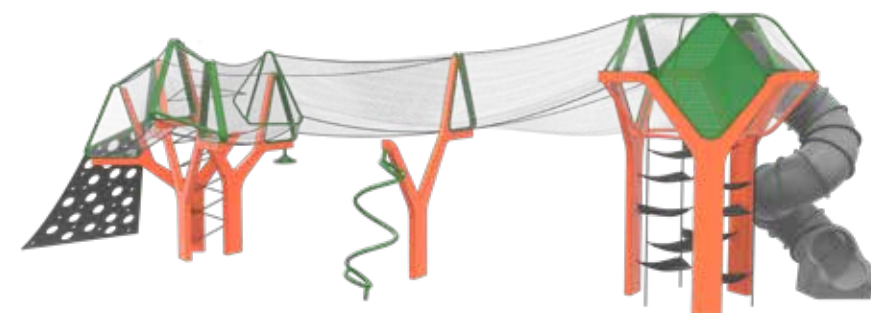

Socialise

Balance

Rock

Spin

Slide

Crawl

A large climbing net links two brilliant orange 'trees' together, creating a unified play structure. The interlinked design of this playground structure is inspired by the natural form of the banyan tree.

All measurements in mm

1 TREE WITH SLIDE

CV0009SM

A single tree tower with multiple access methods to the upper rope net platform and a fun slide exit. This design mimics the banyan tree structure consisting of an empty core with column structures around it.