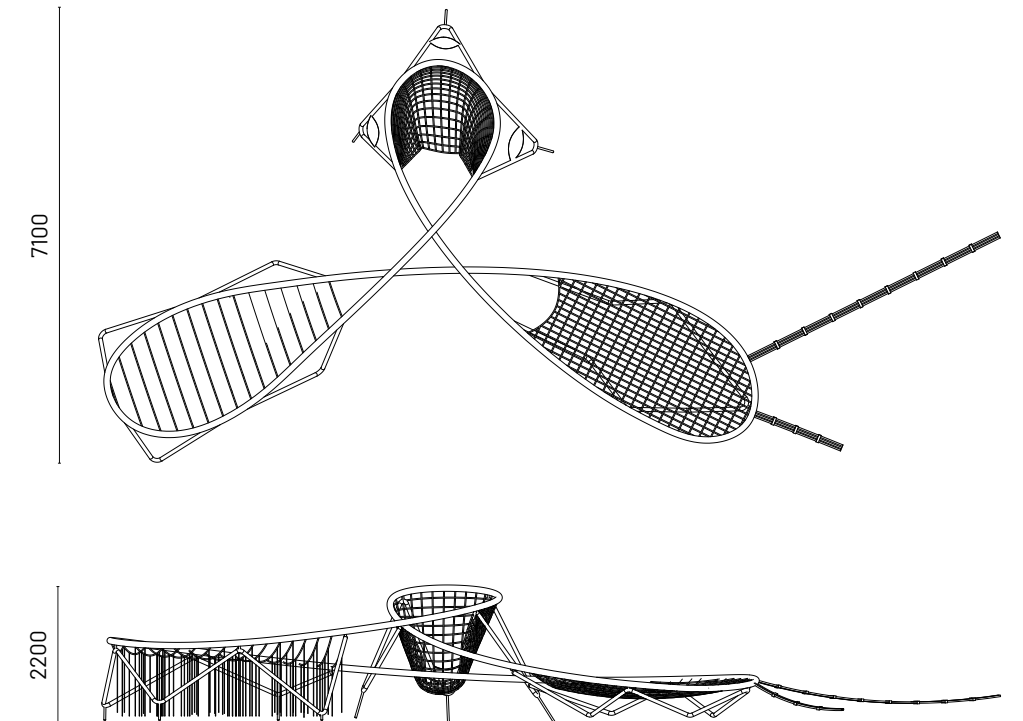

CV0023SM

WHOOOSH

Category
Nets

Age Group
2-5 Years Old

Play Components

- Balancing Rope Bridge
- Netting Platform
- Climbing Net
- Hanging Ropes

Play Activities

Rock

Balance

Climb

14000

Whoosh is designed with sleek and fluid characteristics within its three-dimensional netting. It offers children who climb, crawl or roll in it truly different perspectives and adventurous climbing experiences; developing confidence, motor skills and spatial awareness.