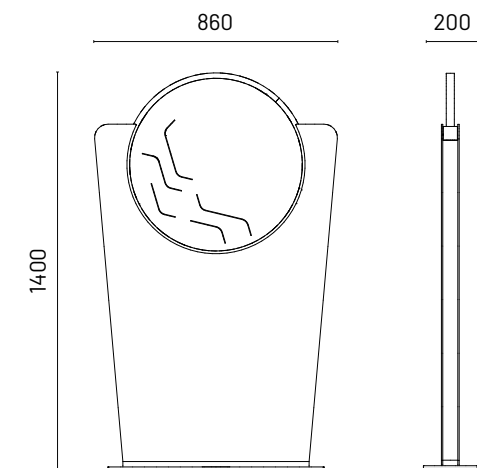

CV0026SS

WAVE CREATOR

Category
Kinetics

Age Group
2-12 Years Old

All measurements in mm

Users turn the panel and generate waves to create new landscapes when the rubber granules fall between the gaps. This activity creates interesting textures for children to marvel and experiment with.