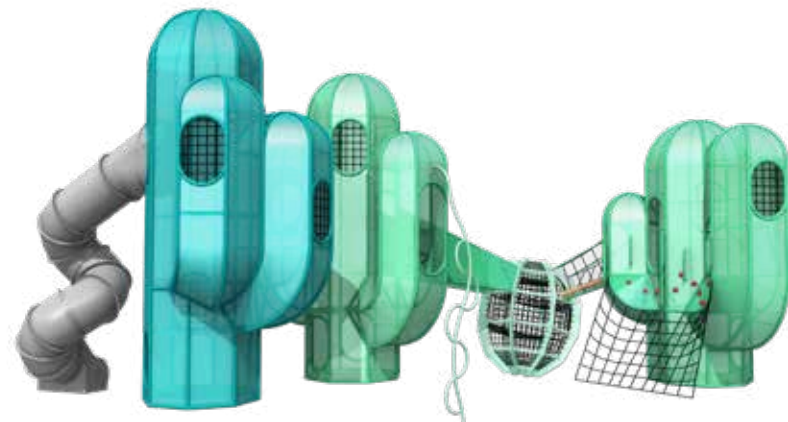

Climb

Slide

Balance

Crawl

11370

All measurements in mm

This exclusive, sophisticated cactus-themed play equipment is meticulously designed for children, combining elegance and fun. With its captivating design, it offers a unique and engaging play experience tailored specifically to young ones.

OCTOPUS PLAY

CV0066SM

Category
Thematic

Age Group
6-12 Years Old

The awe-inspiring octopus sculpture captivates children upon encountering this playground. With the mighty kraken theme, kids can embark on imaginative adventures, fending off the attacking octopus. This design aims to spark creativity, allowing youngsters to immerse themselves in a world of excitement and play while conjuring tales of bravery.