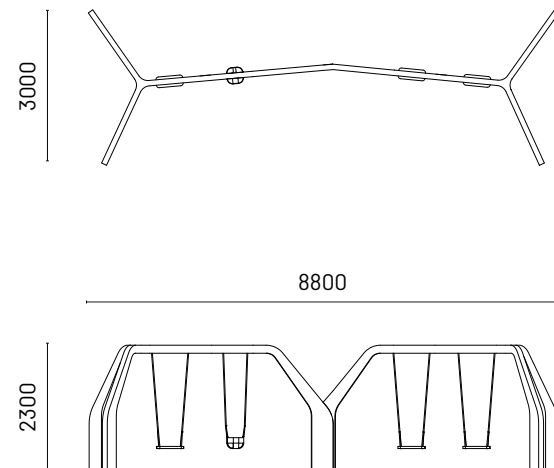

All measurements in mm