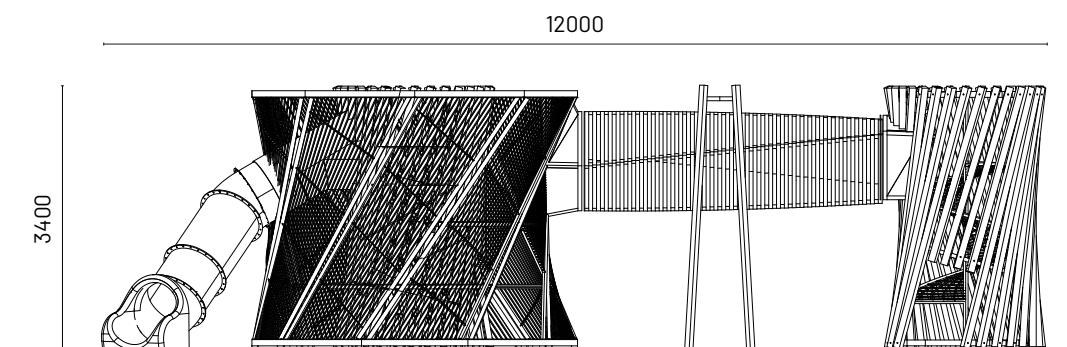

Play Components

- Tube Slide
- Vertical Play Platform
- Overhead Tunnel
- Spiral Rope Net

Play Activities

Climb

Slide

Crawl

All measurements in mm

SM0086