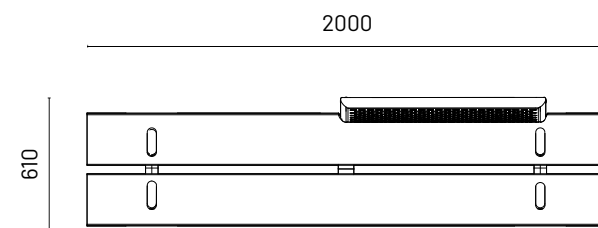

BACK STRETCH

WS0025

Category
Slim Seat Fitness

Photo Location
Tropicana Metropark

All measurements in mm

This seat is made up of long wooden planks and curved metal components. It is designed to allow users to stretch their backs in various ways and angles. Users can sit on the planks with their backs to the metal, sit sideways or even stand while holding on to the handles to get a good stretch all around the back.