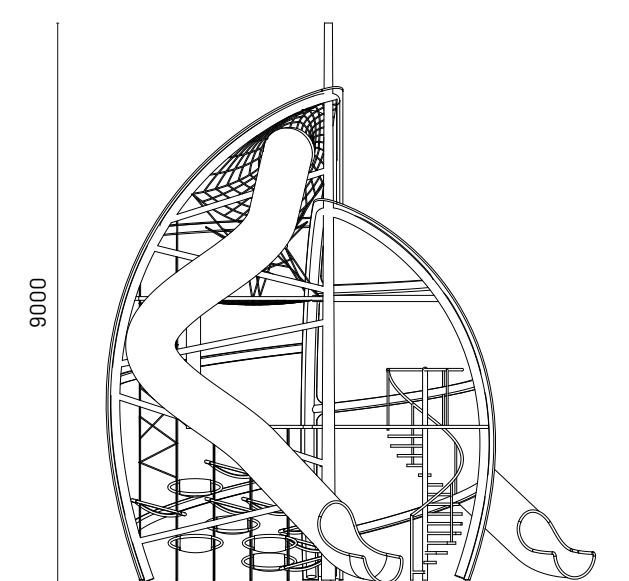

- Spiral Tube Slide
- Curved Tube Slides
- Lounging Hammocks
- Spiral Staircase
- Dynamic Rope Obstacle
- Spider Climbing Net
- Lookout Platform

Play Activities

Climb

Socialise

Slide

All measurements in mm

CV0019SM

TREE HIDEOUT

Category
Thematic

Age Group
6-12 Years Old

Play Components

- Dynamic Rope Obstacle
- Balancing Beam
- Lookout Deck
- Sliding Pole
- Rubber Membrane Seats
- Rubber Membrane Panel

Play Activities