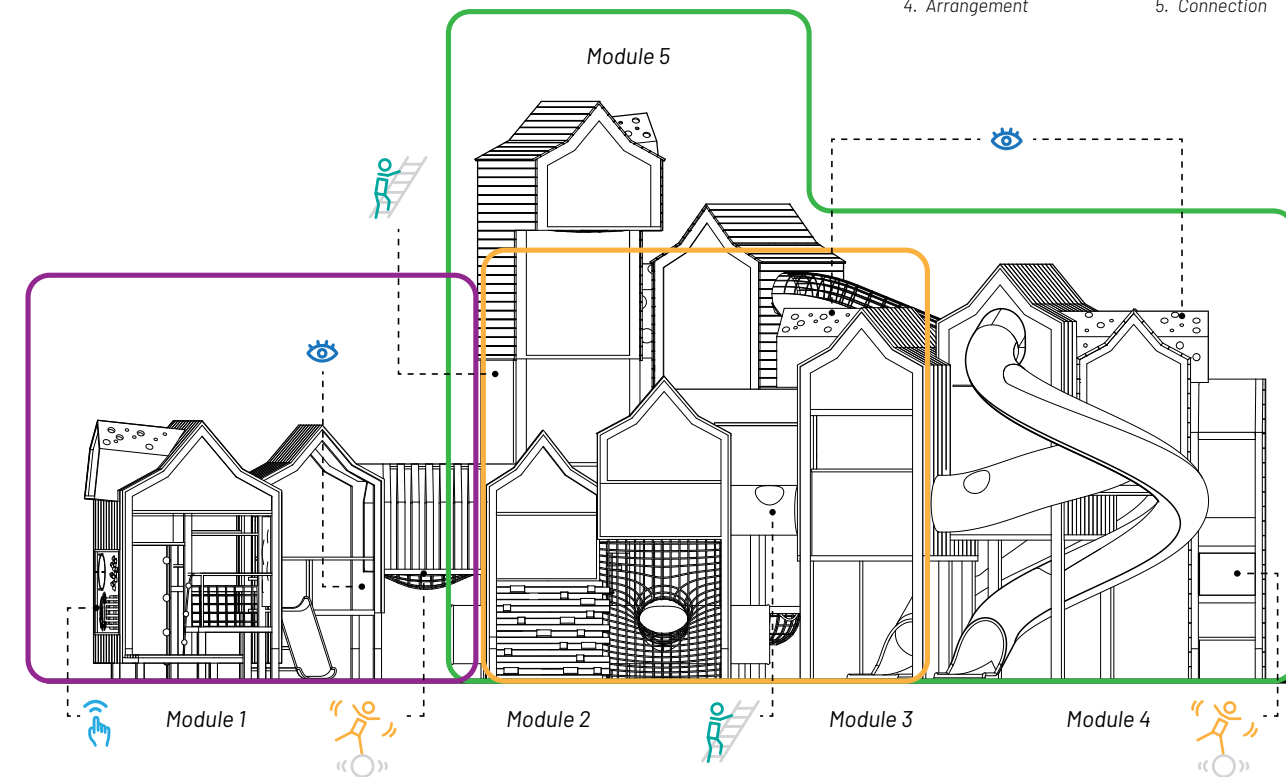

Abstract interpretation from traditional houses.

Malaysian Landscape Unveiled in Urban Play Design

The TRX Playscape innovatively integrates nature play into the urban landscape, showcasing Malaysian landscapes and habitats. This visionary concept aims to revive childhood escapades in urban environments, enriching the cityscape. Four play zones – Play City, Central Waterplay, Play Cave, and Western Water Feature – connect seamlessly through a river pavement, uniting abstract urban blocks with natural landscapes.

PLAY CITY

PLAY CITY in TRX is a dynamic playground reflecting the urban essence through innovative designs. This vibrant play area features creative platforms, varying heights, and engaging structures, immersing children in a city-inspired experience. With diverse architectural elements, slides, netting platforms, and maze-like pathways, it encourages exploration and imaginative play. Young adventurers can discover and engage with the urban environment in a playful yet educational manner.

Age Group
6-12 Years Old

King Crawler is a play wall with multilevel platforms that invites children to climb, hang and slide from and within the structure. The steel mesh provides a sense of security, allowing children to play with confidence.