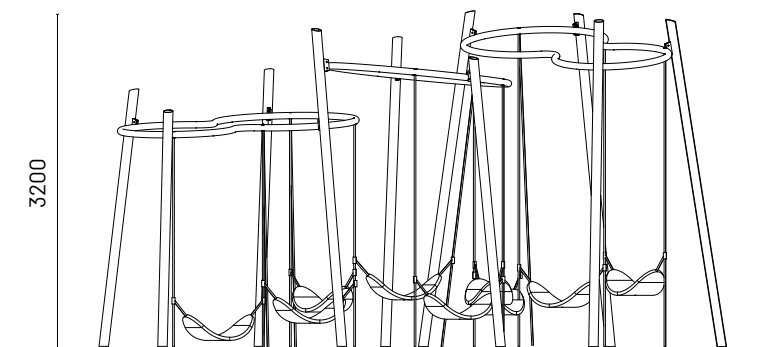

HAMMOCK FOREST

CV0007SM

Category
Hammocks

Age Group
2-12 Years Old

Hammock Forest consists of nine hammocks positioned in different heights for children to climb, sit and sway.

This interesting play structure integrates well into any playground, as a meeting point for children to chit chat or a resting place tucked in a quiet corner, away from the main area of the playground.

Play Components

- Lounging Hammocks

Play Activities

Climb

Socialise

Balance

Rock

6000

All measurements in mm