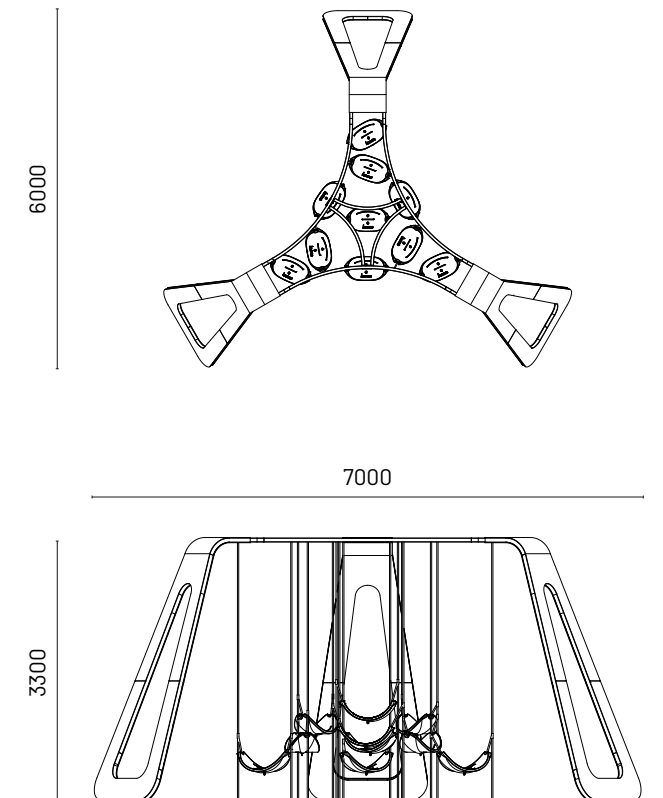

Climb

Socialise

Balance

Rock

The Hammock Trellis consists of ten hammocks positioned in different heights for children to climb, sit and sway.

This interesting play structure integrates well into any playground, as a meeting point for children to chit chat or a resting place tucked in a quiet corner, away from the main area of the playground.