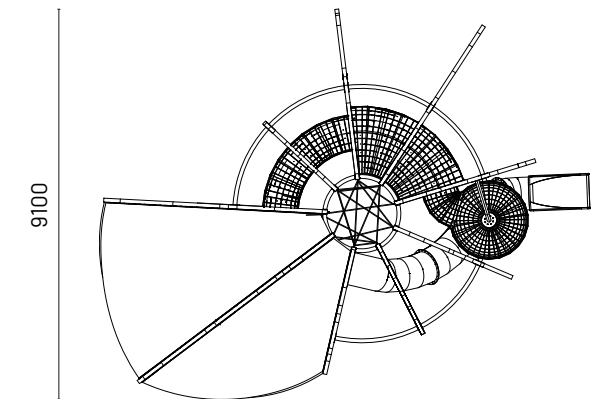

Play Components

- Tube Slide
- Lounging Hammocks
- Rope Net Platform
- Crawl Passage
- Dynamic Rope Obstacle
- Lookout Sphere
- Giant Hammock

Play Activities

Climb

Socialise

Crawl

Slide

11500