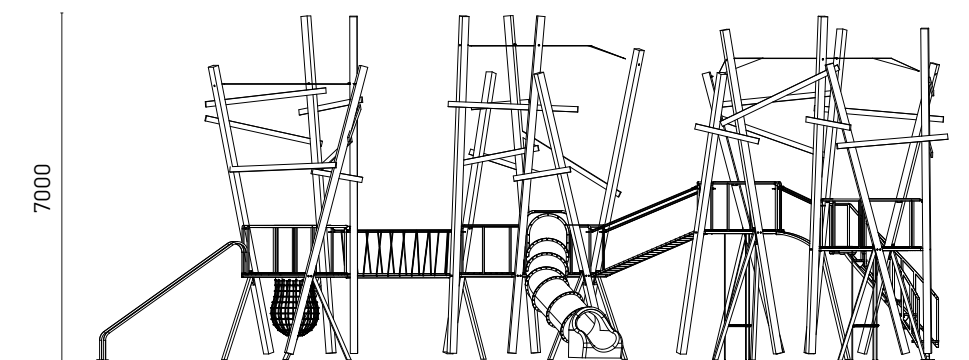

Play Activities

Socialise

Balance

Sensory

18000

All measurements in mm

The Treehouse is designed for children aged 6 to 12. It's suitable for courtyards with shaded, enclosed areas. Children can have fun running, hiding, climbing, sliding or crossing the jungle bridges, which helps in developing their upper & lower body strength and endurance. The wide open spaces encourage imagination and role-playing. Older kids also enjoy hanging out around this structure in small groups.