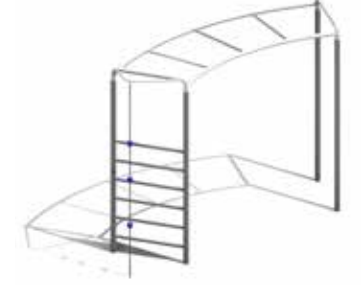

CF300
Monkey Bars & Fitness Rope
L4290 x H3120 x W1500