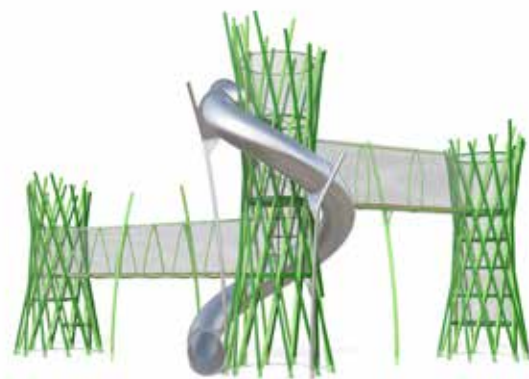

Age Group
6-12 Years Old

This play structure is inspired by the bamboo forest with its majestic green posts weaving high into the sky. This tower combines the bamboo posts with a variety of play elements. Various rope and net constructions are suspended between the posts.