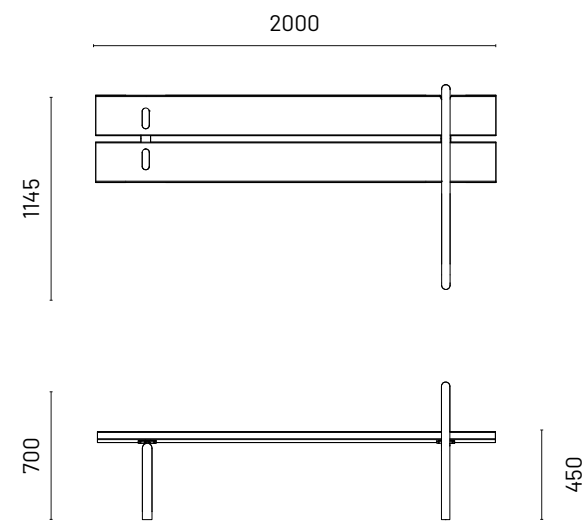

All measurements in mm

With a wider arch stretching beyond the width of the planks, this configuration brings about greater versatility to the types of exercises that users can do. While one user may do core exercises with their feet locked on one side, another user can hold on to the other side of the arch for a good stretch.