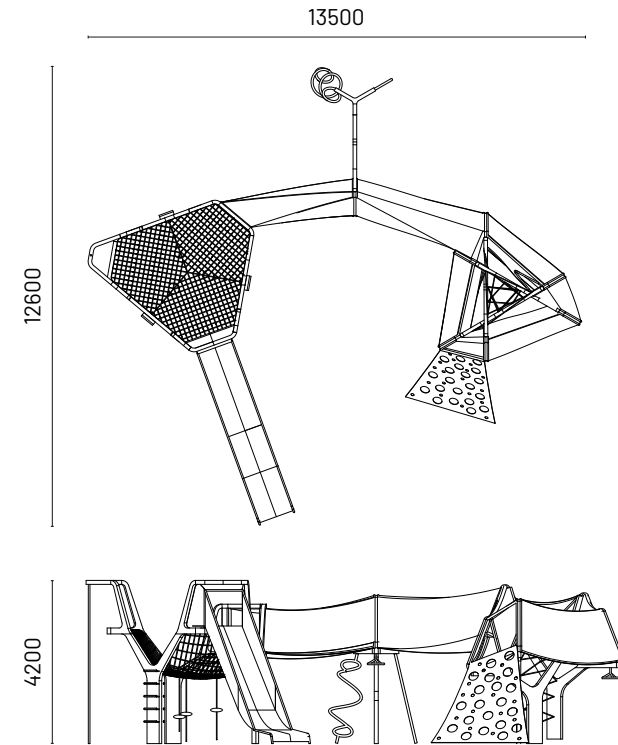

All measurements in mm

1 TREE WITH SLIDE

CV0009SM

A single tree tower with multiple access methods to the upper rope net platform and a fun slide exit. This design mimics the banyan tree structure consisting of an empty core with column structures around it.

Category
Modern Banyan

Age Group
6-12 Years Old

All measurements in mm

All measurements in mm

The three majestic banyan trees come together to create spaces for physical and social play. The users can navigate around these trees in many ways such as crawling, climbing, spinning and sliding. The unified play structure is great for helping children train hand-eye coordination and problem-solving skills while having fun.