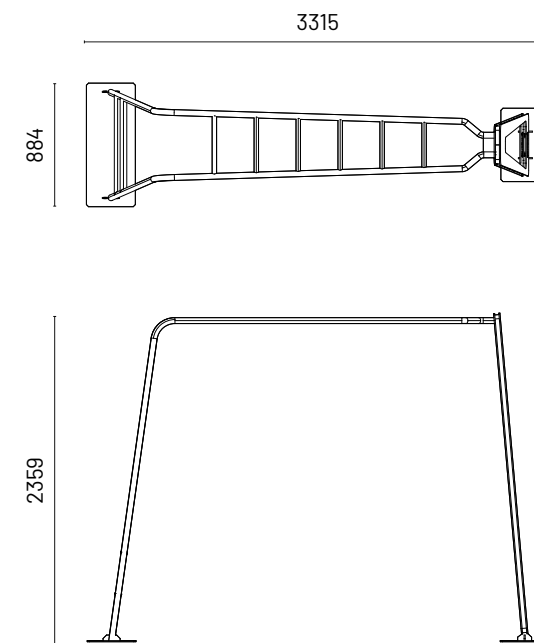

All measurements in mm

Hang ladder builds upper body strength and coordination as well as arm flexibility through a variety of exercises such as pull-ups, dips and hanging leg raises.

HANG LADDER

BL400

JUMP TOUCH BEAM