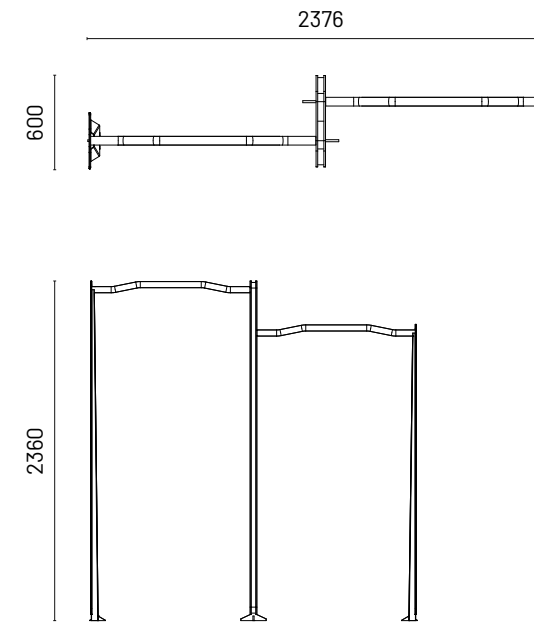

All measurements in mm