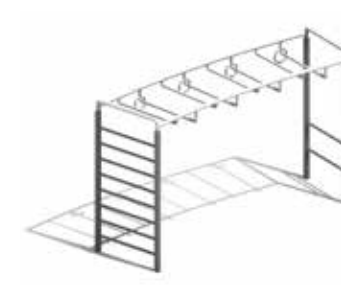

CF200
Transverse Climbing Bars
L4000 x H2430 x W1300