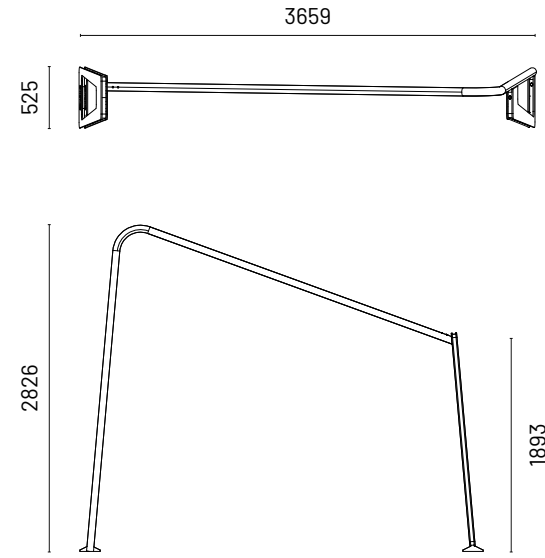

All measurements in mm