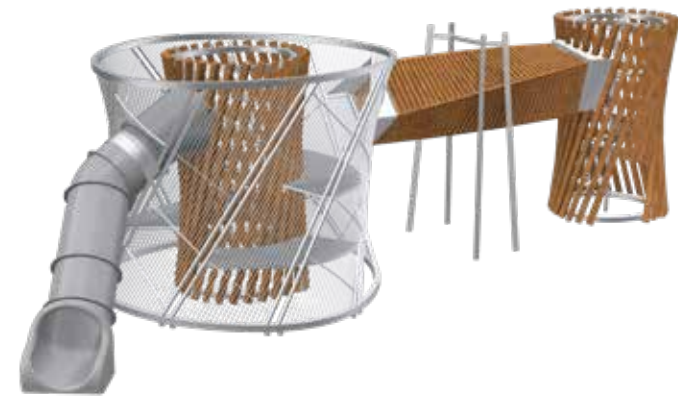

Play Components

- Rope Net Platform
- Rubber Membrane Slope
- Rubber Crawl Through Panels
- Crawl Passage
- Dynamic Rope Obstacle
- Climbing Rope with Knots
- Climbing Cleats
- Balancing Coconut Rope
- Balancing Beam
- Monkey Bars

Age Group
6-12 Years Old

The Dune Towers are two large twisted towers, clad with diagonal beams of timber. The facade cladding offers a sneak peek into the interior, playing on light & darkness to create a sense of mystery for the child. The interiors of the towers consist of various climbing routes with plateaus and climbing ropes that allow for different routes and difficulty levels. One of the towers has a 'double skin' that offers shade and creates a transparent effect.