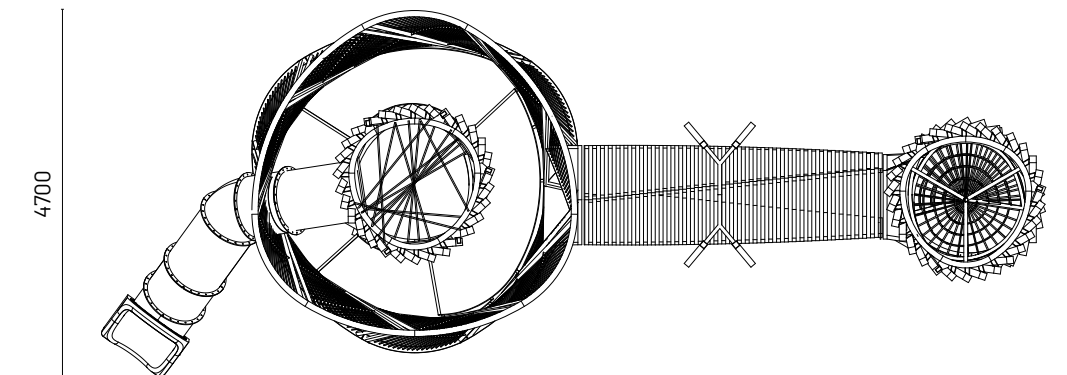

Play Components

- Tube Slide
- Vertical Play Platform
- Overhead Tunnel
- Spiral Rope Net

Play Activities

Climb

Slide

Crawl

All measurements in mm

SM0086