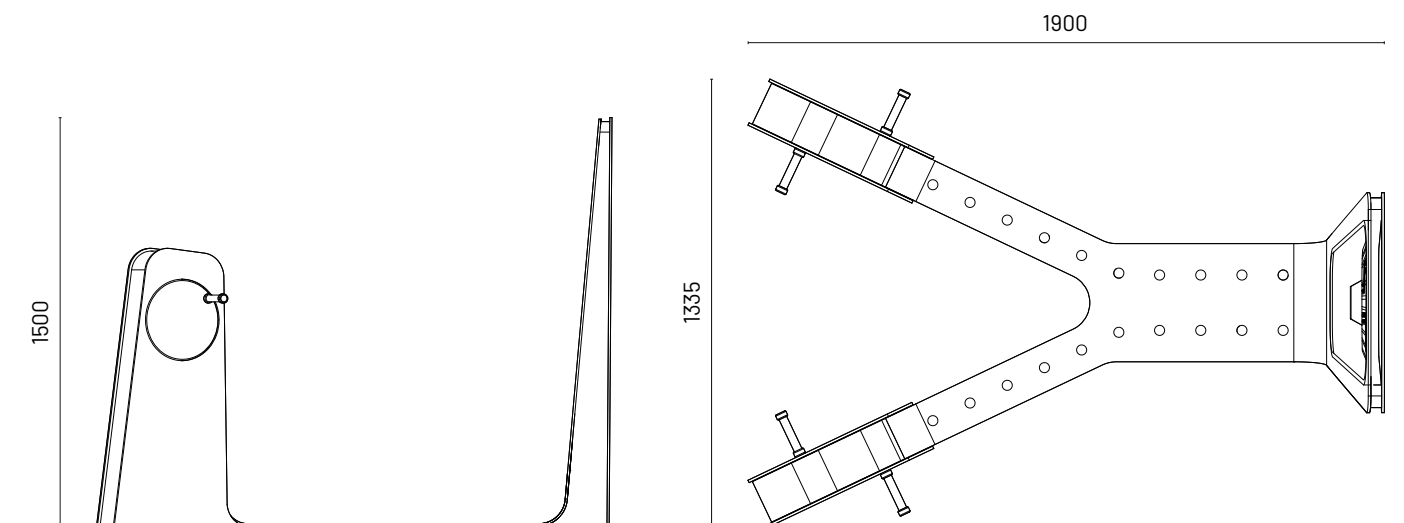

Play Activities

Socialise

Sensory