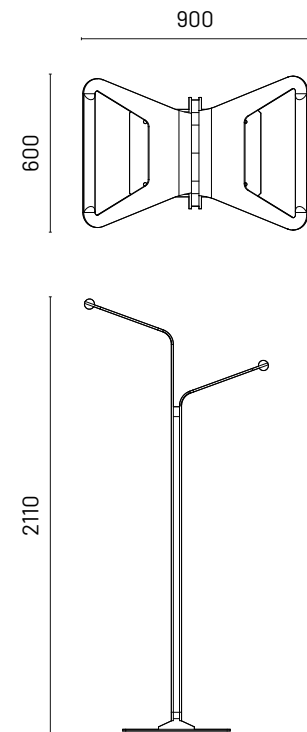

All measurements in mm