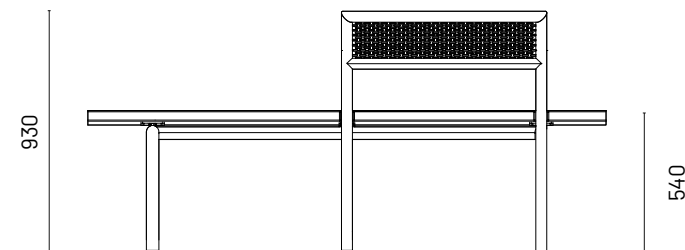

BACK STRETCH

WS0025

Category
Slim Seat Fitness

Photo Location
Tropicana Metropark

All measurements in mm

This seat is made up of long wooden planks and curved metal components. It is designed to allow users to stretch their backs in various ways and angles. Users can sit on the planks with their backs to the metal, sit sideways or even stand while holding on to the handles to get a good stretch all around the back.