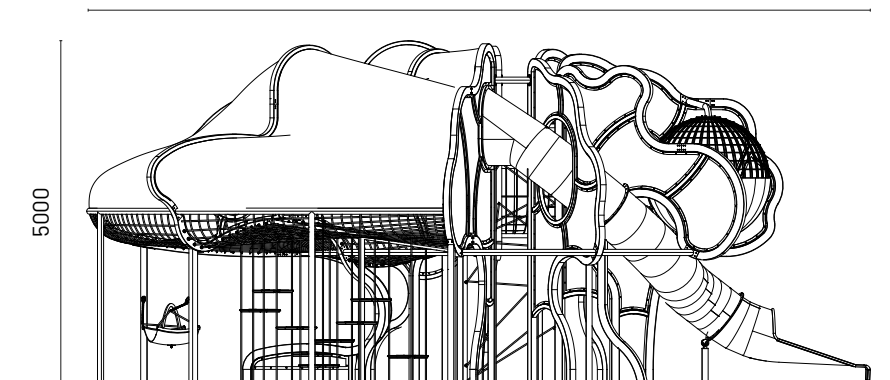

Play Components

- Tube Slide
- Lounging Hammocks
- Rope Net Platform
- Crawl Passage
- Dynamic Rope Obstacle
- Lookout Sphere
- Giant Hammock

Play Activities

Climb

Socialise

Crawl

Slide

11500