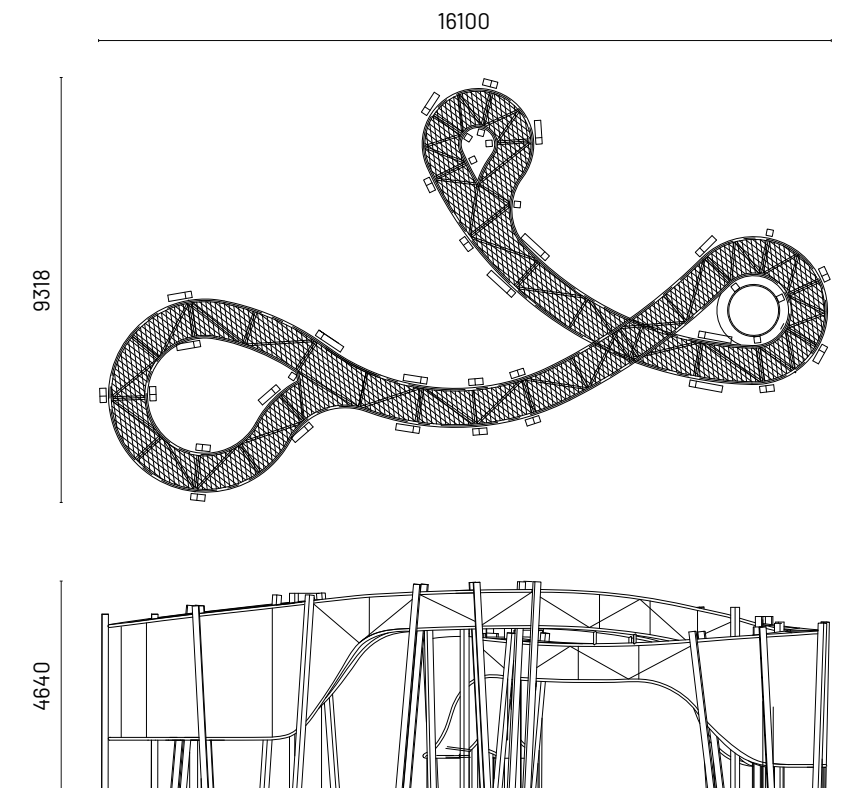

Play Activities

Climb

Balance

Crawl