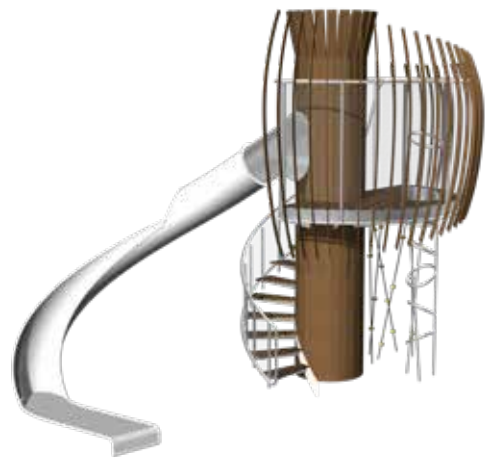

CV0035WM

BIRDHOUSE

Category
Thematic

Age Group
6-12 Years Old

Play Components

- Open Slide
- Lookout Deck
- Spiral Staircase
- Vertical Ladder Access
- Liana Ropes

Play Activities

Climb

Slide

An abstract take on a birdhouse, this play structure incorporates wood and gentle curves to portray the elegant yet rustic marvel of nature. Despite its minimalistic look, it nests many play elements such as physical, social and solitary play. The users can have fun climbing, sliding or even discovering new things and perspectives as they enjoy the view from the lookout deck.