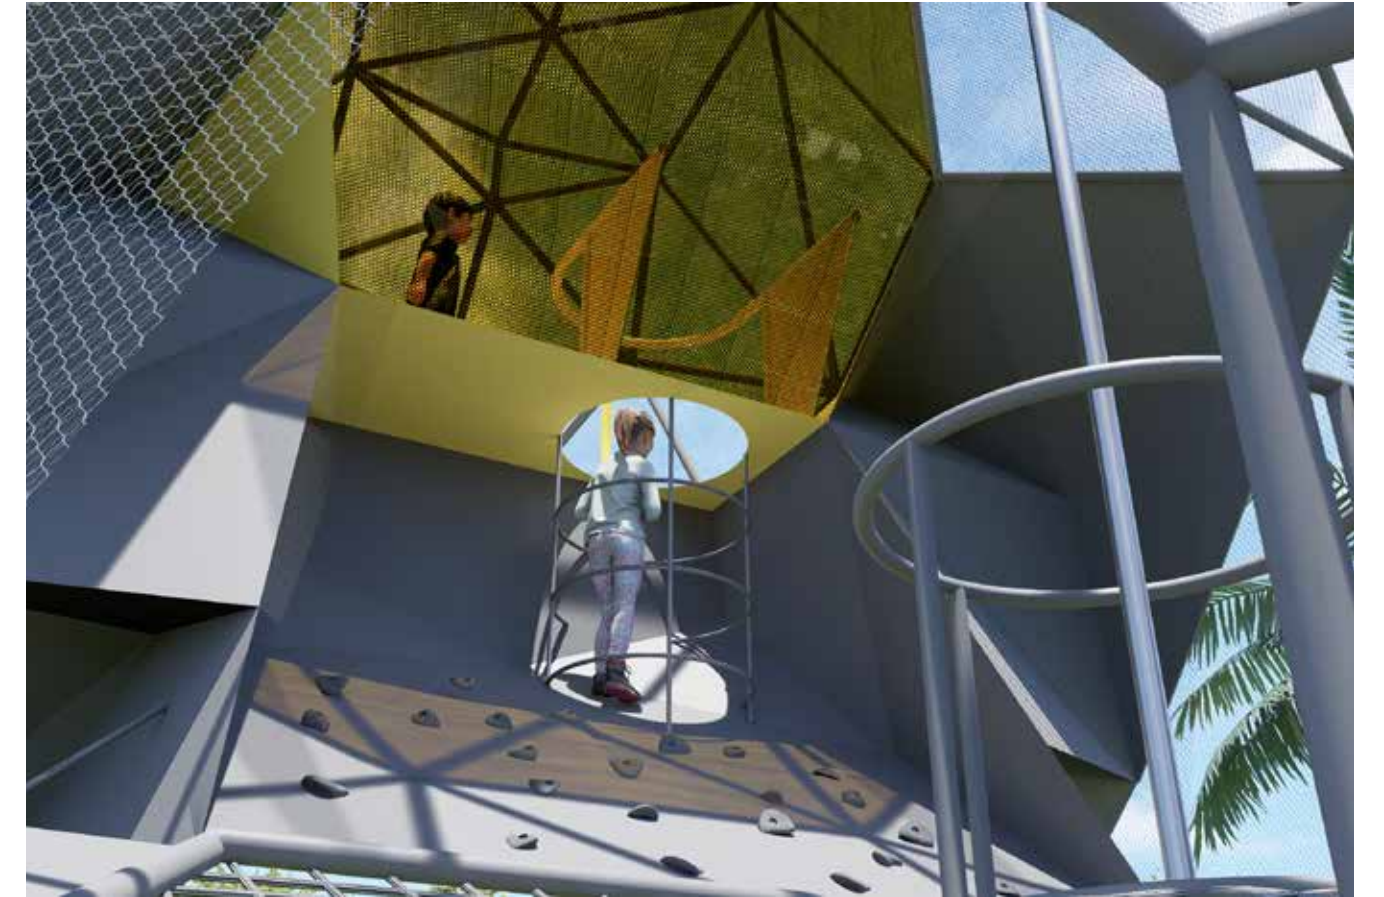

All measurements in mm

CV0036SM

GORILLA

Category
Origami

Age Group
6-12 Years Old

Play Components

- Giant Hammocks
- Vertical Climber
- Climbing Hammocks
- Lookout Platform

Play Activities

Climb

Rock

Balance

Sensory

Dimensions

L7100 x H7100 x W4600

The tall and massive origami Gorilla can be seen from afar, enticing children to enter the play structure. Challenging play elements are incorporated in the Gorilla so that the children are able to have fun climbing, hiding and sliding down the slide.

Play Components

- Climbing Hammocks
- Dynamic Rope Obstacle
- Climbing Ropes with Knots
- Rung Ladder
- Interconnected Bridge
- Lookout Platform

Play Activities

Climb

Rock

Balance

This origami Giraffe structure consists of two giraffes interlinked by a bridge. Children will start climbing from the legs of the giraffes to the top of the head where they are able to slide down a fireman's pole or climb back down. All activities are designed to help develop their strength and endurance.