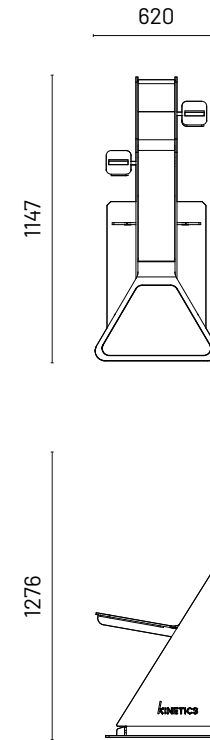

All measurements in mm