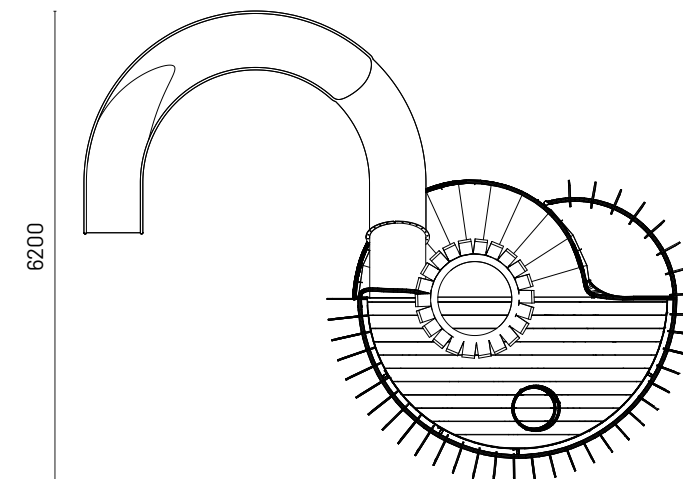

An abstract take on a birdhouse, this play structure incorporates wood and gentle curves to portray the elegant yet rustic marvel of nature. Despite its minimalistic look, it nests many play elements such as physical, social and solitary play. The users can have fun climbing, sliding or even discovering new things and perspectives as they enjoy the view from the lookout deck.

8500

6200

6200