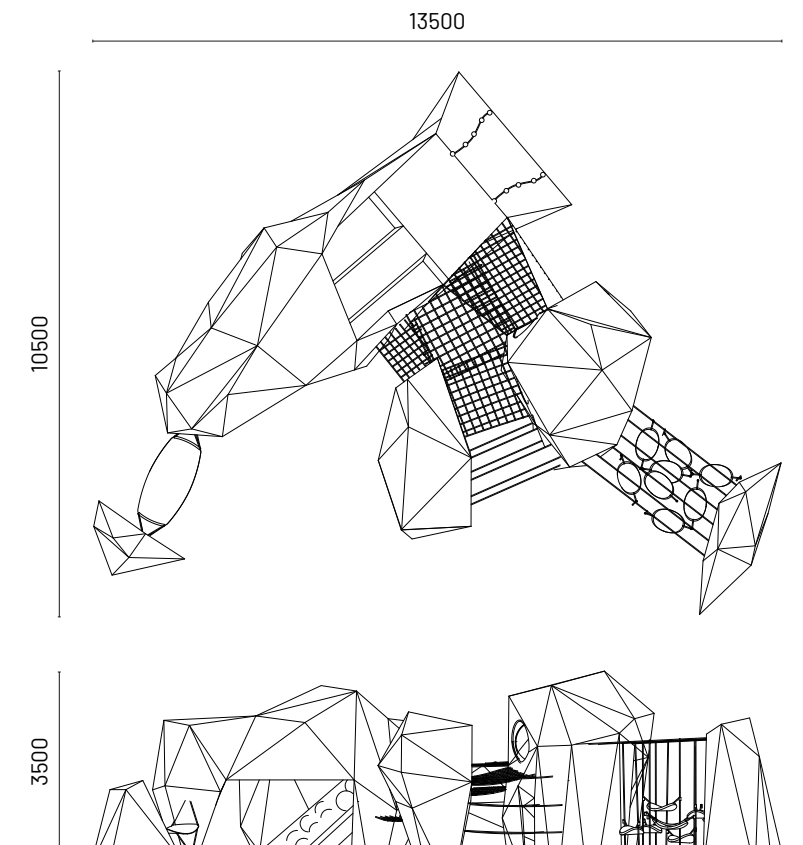

Play Activities

Climb

Rock

Slide