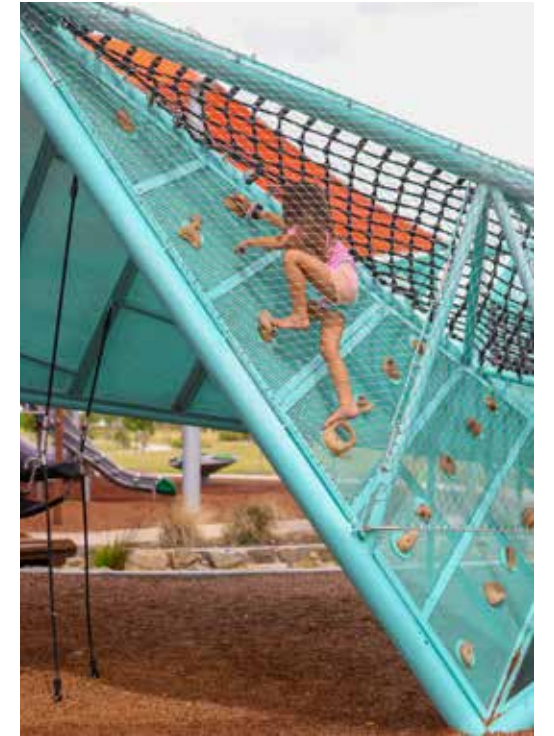

A series of net and rubber hammocks are hidden within the folds for the kids to find and enjoy. The play sculpture also has a hidden slide for them to discover.

Play Components

- Giant Hammock
- Climbing Slope
- Wide Slide
- Play Deck
- Climbing Rope with Knots
- Rope Ladder
- Crawl Tunnel
- Netting Platforms
- Dynamic Rope Obstacles
- Climbing Hammocks
- Hideout

Age Group
2-12 Years Old

Play Components

- Lounging Hammock
- Hammock Climb
- Netting Platform
- Fireman Pole
- Climbing Wall
- Open Slide

Play Activities

Climb

Crawl

Balance

Slide

All measurements in mm

CV0072SM

ROCK PLAY

Category
Origami

Age Group
2-12 Years Old

Play Components

- Hammock Seats
- Balancing Net
- Wobbly Bridge
- Hideout Spot
- Climbing Wall
- Whispering Dish

Play Activities