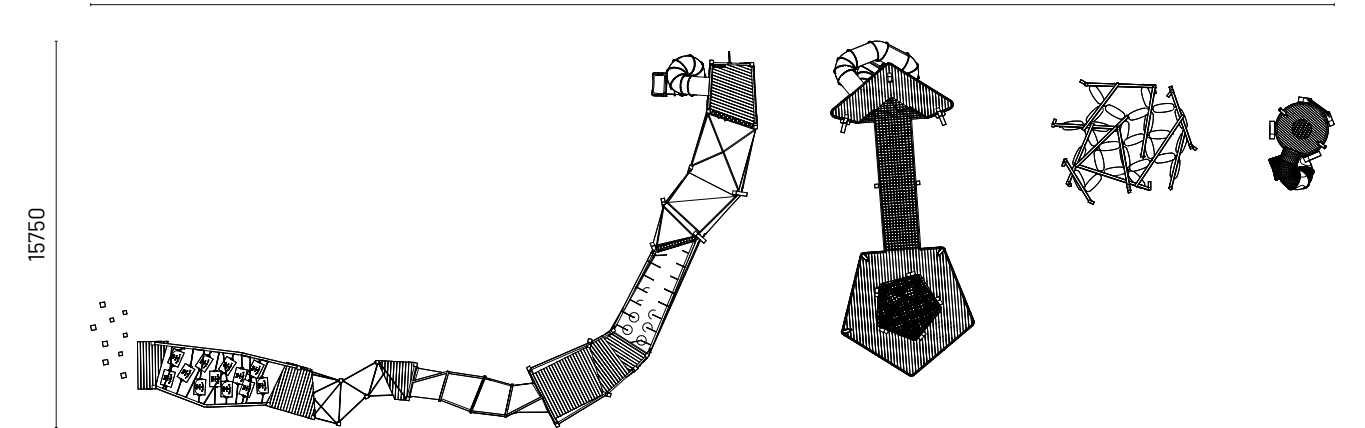

Play Activities

Climb

Slide

Balance

Sensory

57000

All measurements in mm

Derived from flightless birds, the playground is designed around Landbird aesthetics. It incorporates ground-level play areas and emulates the habitats of tree-dwelling birds. The playground's concept is influenced by non-flying avians, creating a unique space that mirrors their environment while offering engaging recreational opportunities for children.