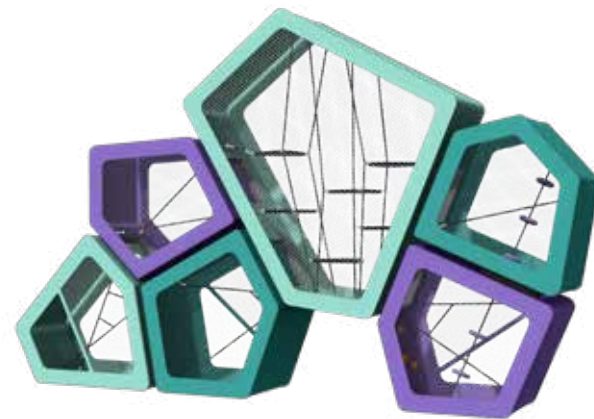

PLAY CORAL

CV0003SM

Category
Vertical Playgrounds

Age Group
6-12 Years Old

The Play Coral themed play sculpture attracts children to climb, hang, swing, slide and jump within the sculpture. The side netting creates a sense of security, allowing children to play with more confidence.