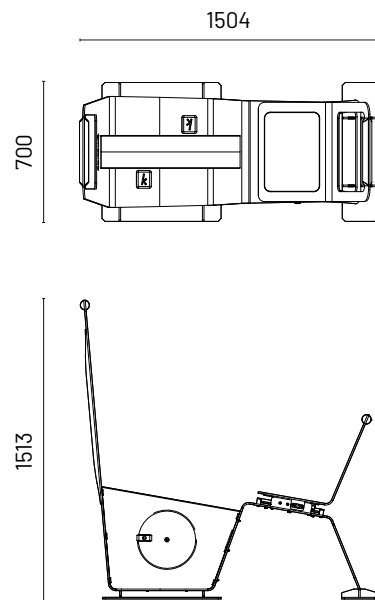

All measurements in mm