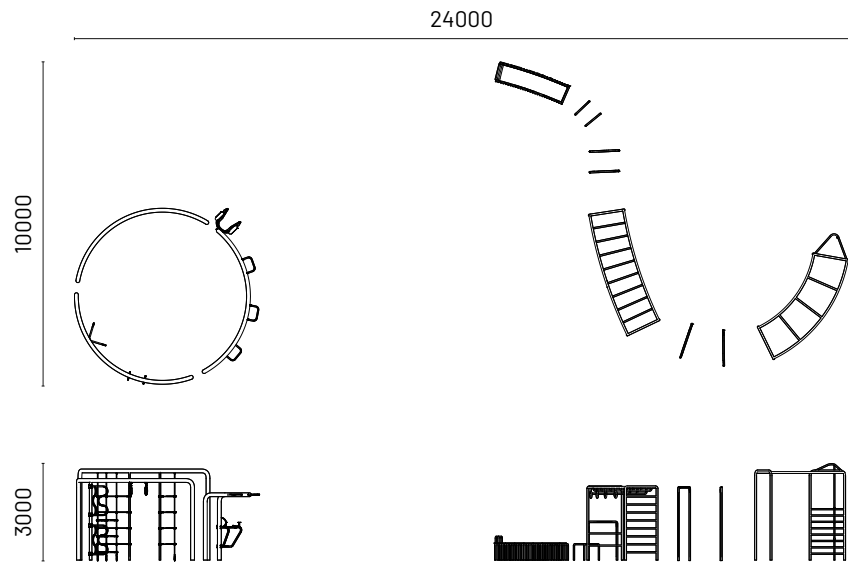

All measurements in mm

CF SERIES

CIRCULAR FITNESS

Category
Circular Fitness

All measurements in mm

Circular Fitness provides compact fitness solutions with diverse, intense workouts tailored for impactful results, suitable for athletes. It accommodates casual users, sports enthusiasts, and the disabled, meeting daily exercise needs. Ideal for active lifestyles, it enables upper body training, strength building, endurance, and fulfills daily workout requirements.