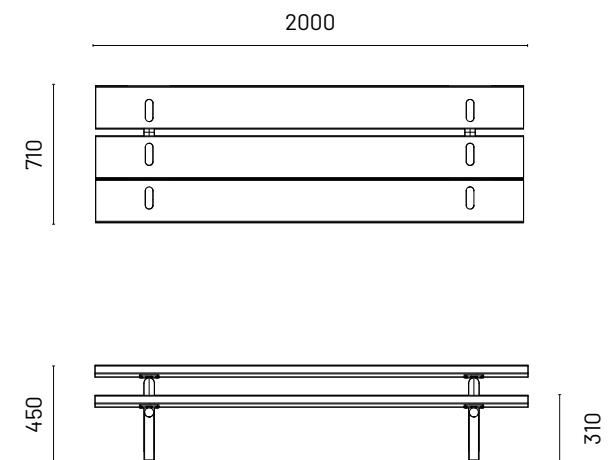

All measurements in mm

The planks are placed at different heights for the users to step up and down. With this, users are able to get an aerobic workout while they work on their leg muscles and balance.