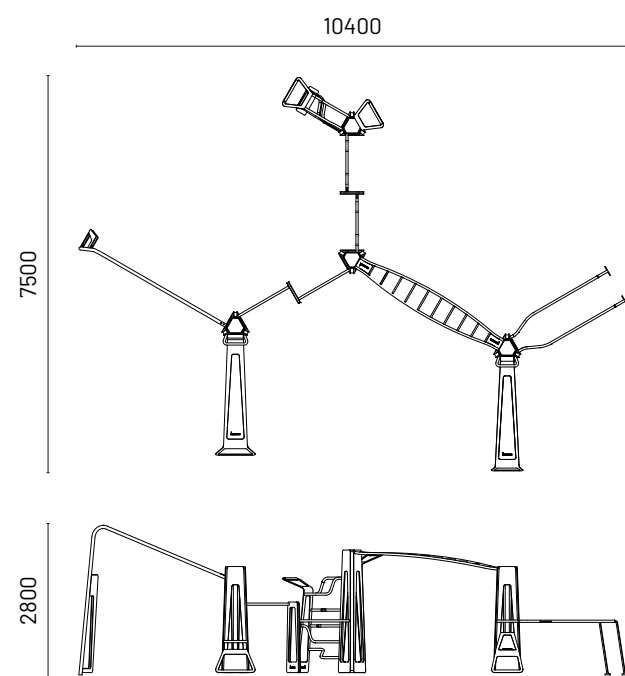

All measurements in mm

CF SERIES

CIRCULAR FITNESS

Category
Circular Fitness

All measurements in mm

Circular Fitness provides compact fitness solutions with diverse, intense workouts tailored for impactful results, suitable for athletes. It accommodates casual users, sports enthusiasts, and the disabled, meeting daily exercise needs. Ideal for active lifestyles, it enables upper body training, strength building, endurance, and fulfills daily workout requirements.