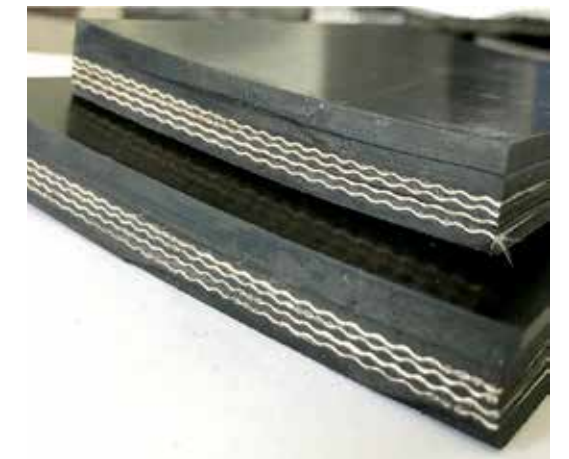

RUBBER MEMBRANE

The Kinetics rubber membrane, with its 11mm thickness and 4-ply cloth insertion, offers a combination of sturdiness and flexibility ideal for platform use and as a material choice for play elements. This specification ensures durability while maintaining the necessary flexibility for various recreational activities.