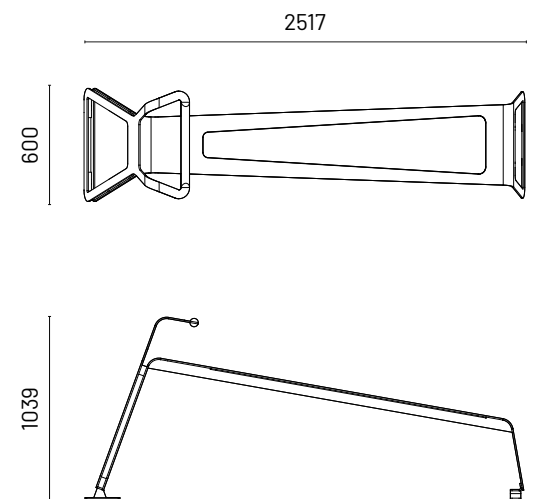

All measurements in mm