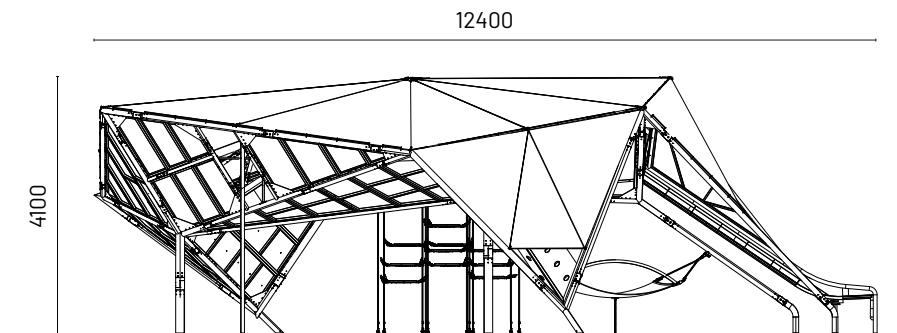

All measurements in mm