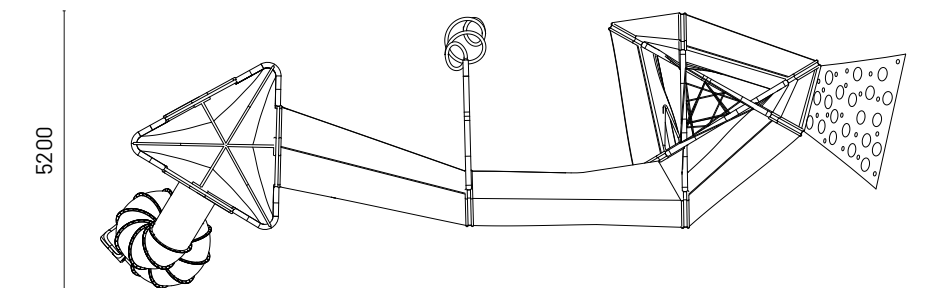

Socialise

Balance

Rock

Spin

Slide

Crawl

A large climbing net links two brilliant orange 'trees' together, creating a unified play structure. The interlinked design of this playground structure is inspired by the natural form of the banyan tree.