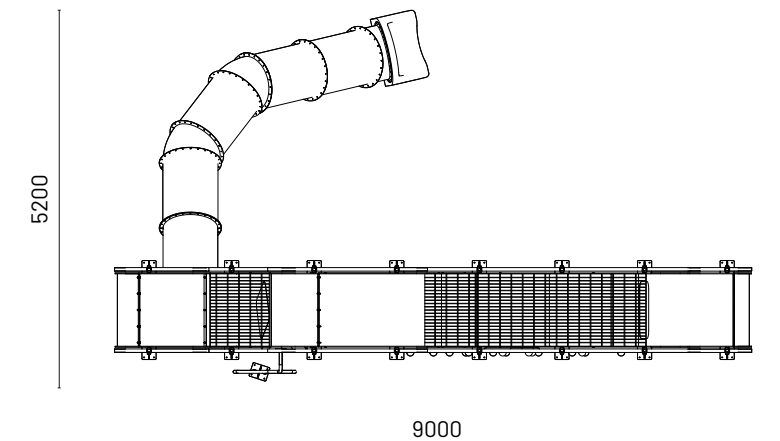

Play Activities

Climb

Crawl

Socialise

Slide