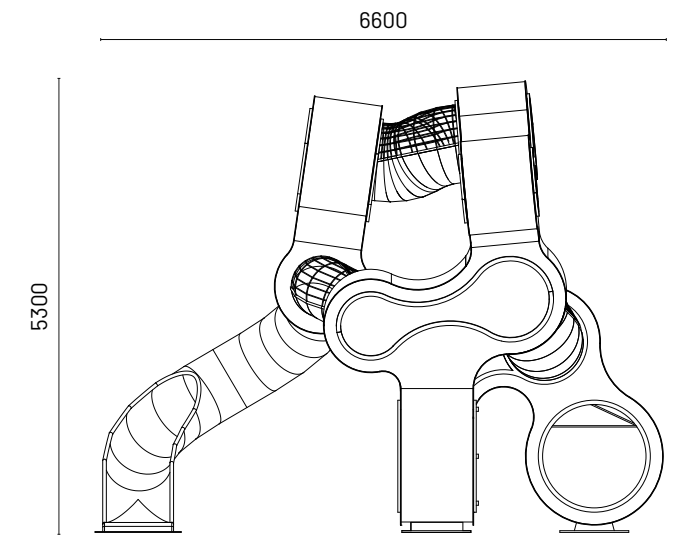

Play Components

- Tube Slide
- Crawl Tunnel with Cleats
- Rung Ladder
- Marble Maze
- Lookout Window
- Climbing Rope
- Hideout

Play Activities

Climb

Crawl

Slide

Sensory

All measurements in mm