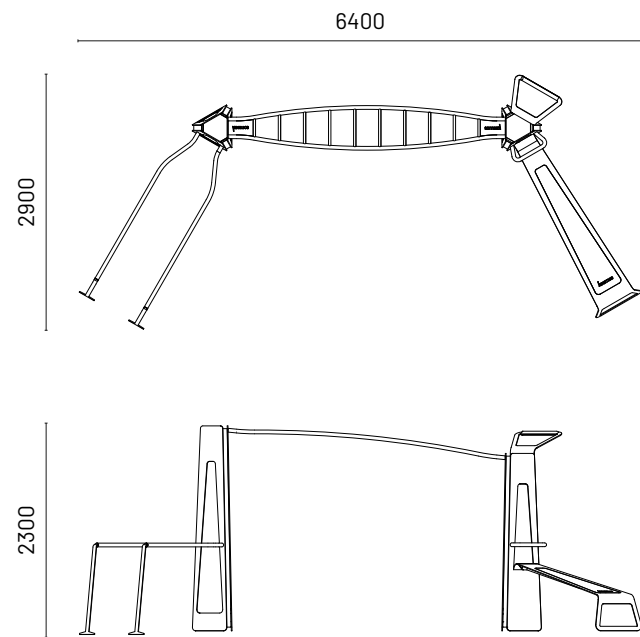

All measurements in mm