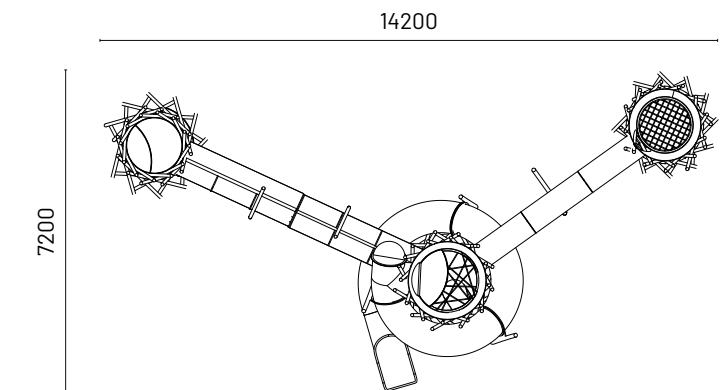

Play Activities

Climb

Socialise

Slide

Crawl

All measurements in mm

CLIMBING PARCOUR

CV0055SM