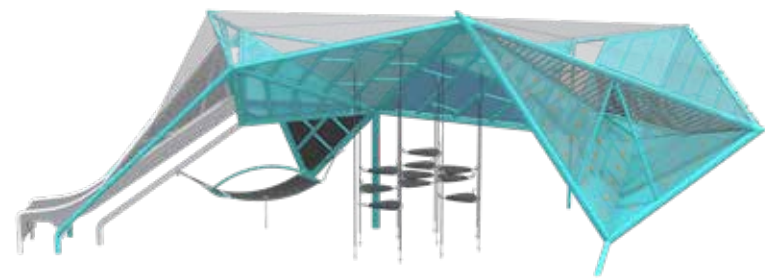

Age Group
2-12 Years Old

Play Components

- Lounging Hammock
- Hammock Climb
- Netting Platform
- Fireman Pole
- Climbing Wall
- Open Slide

Play Activities

Climb

Crawl

Balance

Slide