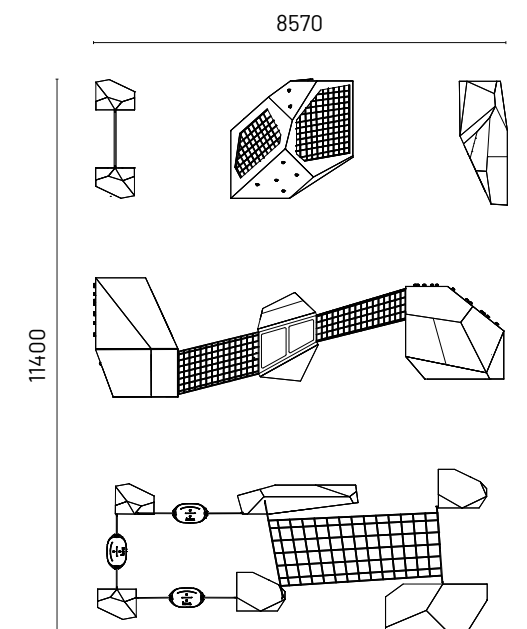

All measurements in mm

CV0072SM

ROCK PLAY

Category
Origami

Age Group
2-12 Years Old

Play Components

- Hammock Seats
- Balancing Net
- Wobbly Bridge
- Hideout Spot
- Climbing Wall
- Whispering Dish

Play Activities

All measurements in mm

CV0036SM

GORILLA

Category
Origami

Age Group
6-12 Years Old

Play Components

- Giant Hammocks
- Vertical Climber
- Climbing Hammocks
- Lookout Platform

Play Activities