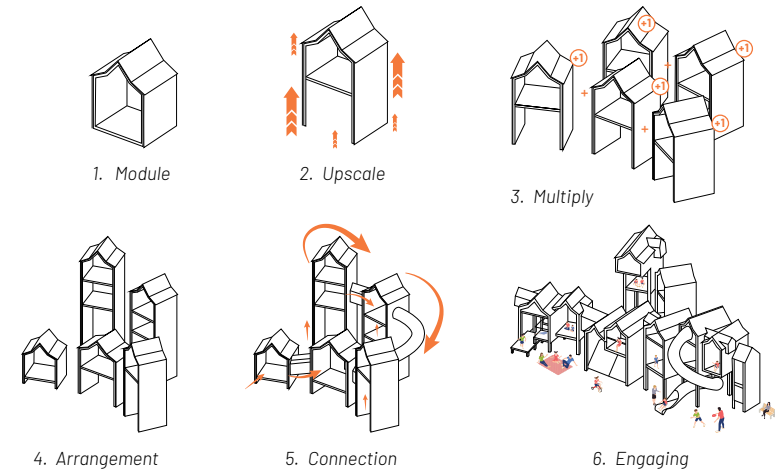

PLAY CITY

PLAY CITY in TRX is a dynamic playground reflecting the urban essence through innovative designs. This vibrant play area features creative platforms, varying heights, and engaging structures, immersing children in a city-inspired experience. With diverse architectural elements, slides, netting platforms, and maze-like pathways, it encourages exploration and imaginative play. Young adventurers can discover and engage with the urban environment in a playful yet educational manner.