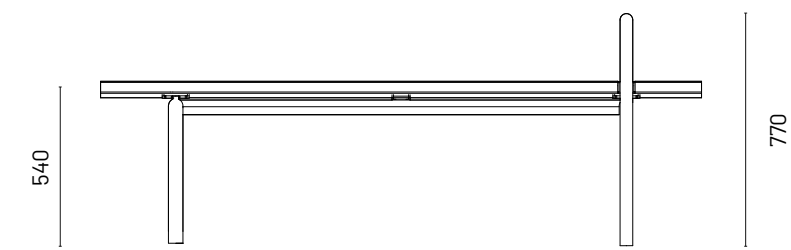

All measurements in mm

With a simple, small overhanging arch at the edge of the planks, users are able to fit and lock their feet in place. They can then proceed to do exercises such as sit-ups to work their core muscles.