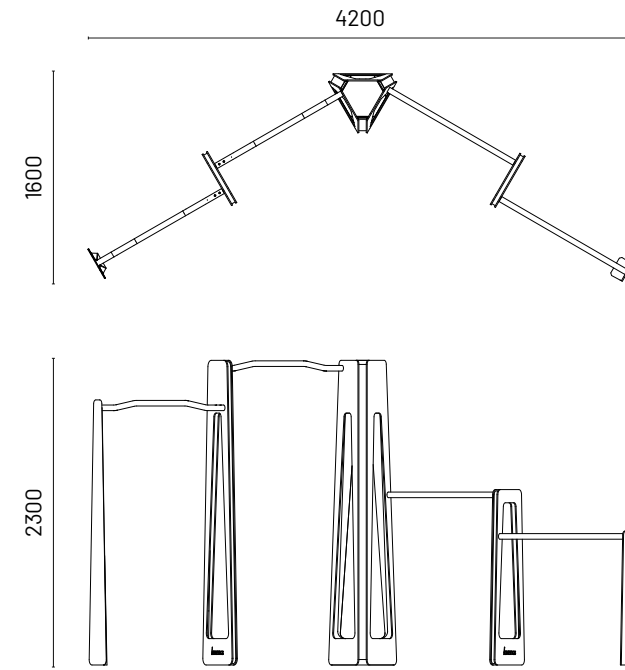

All measurements in mm