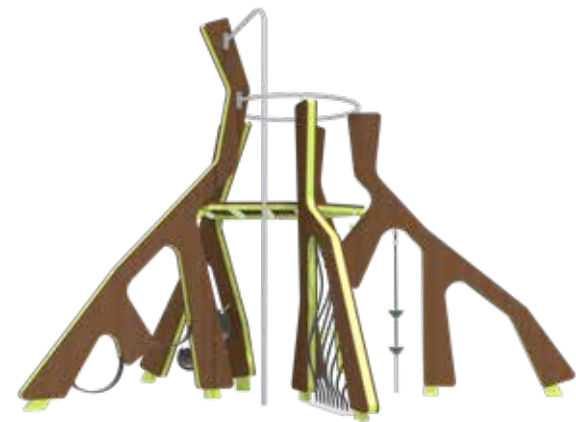

- Spiral Tube Slide
- Curved Tube Slides
- Lounging Hammocks
- Spiral Staircase
- Dynamic Rope Obstacle
- Spider Climbing Net
- Lookout Platform

Play Activities

Climb

Socialise

Slide

All measurements in mm

CV0019SM

TREE HIDEOUT

Category
Thematic

Age Group
6-12 Years Old

Play Components

- Dynamic Rope Obstacle
- Balancing Beam
- Lookout Deck
- Sliding Pole
- Rubber Membrane Seats
- Rubber Membrane Panel

Play Activities

Climb

Balance

Socialise

Uniquely shaped like the base of a tree trunk, this play structure at Fernvale Link hides a number of playable components which encourage free-form play among kids.

They can climb up to the top of the trunk and slide down a fireman's pole, challenge their sense of balance on the ropes or just chill on the rubber strips.