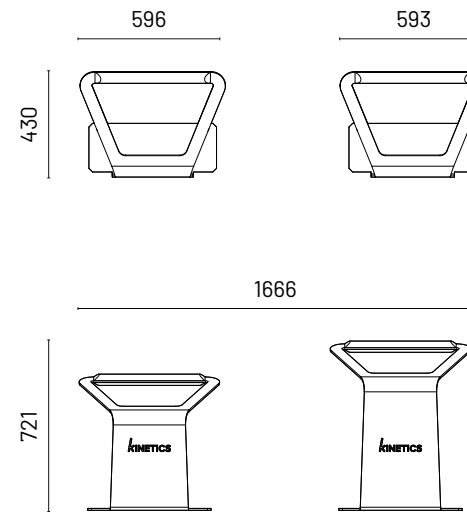

All measurements in mm