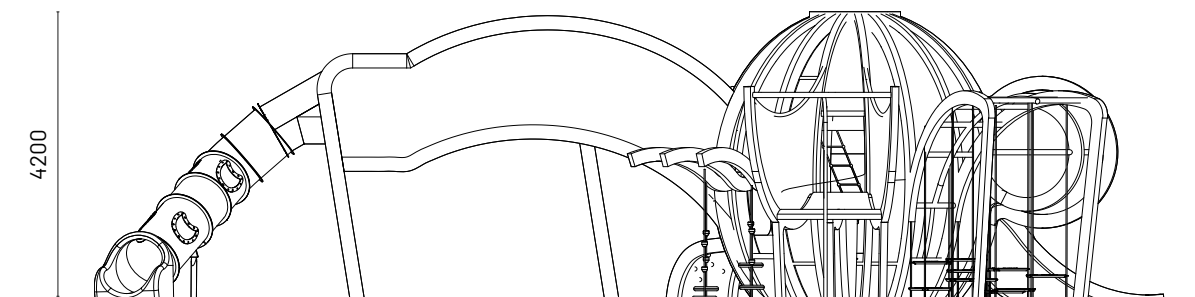

15015

All measurements in mm

CV0100SM

FLYING BIRDS

Category
Thematic

Age Group
6-12 Years Old

Play Components

- Climbing Hammocks
- Netting Platforms
- Crawling Bridge
- Tube Slide
- Dynamic Rope
- Rung Ladder
- Hammock Swings
- Swing
- Lounging Hammocks