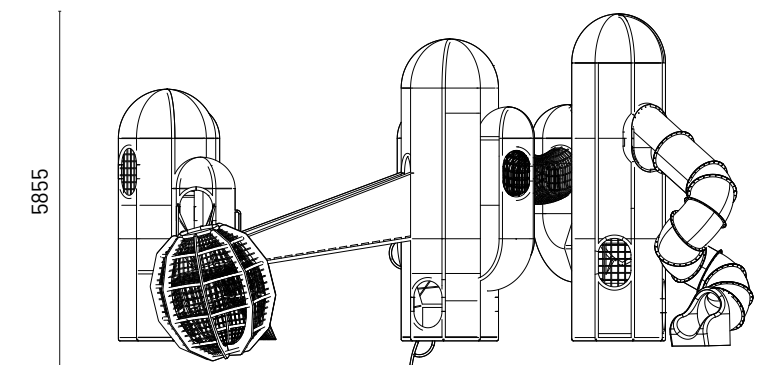

Climb

Slide

Balance

Crawl

11370

All measurements in mm

This exclusive, sophisticated cactus-themed play equipment is meticulously designed for children, combining elegance and fun. With its captivating design, it offers a unique and engaging play experience tailored specifically to young ones.