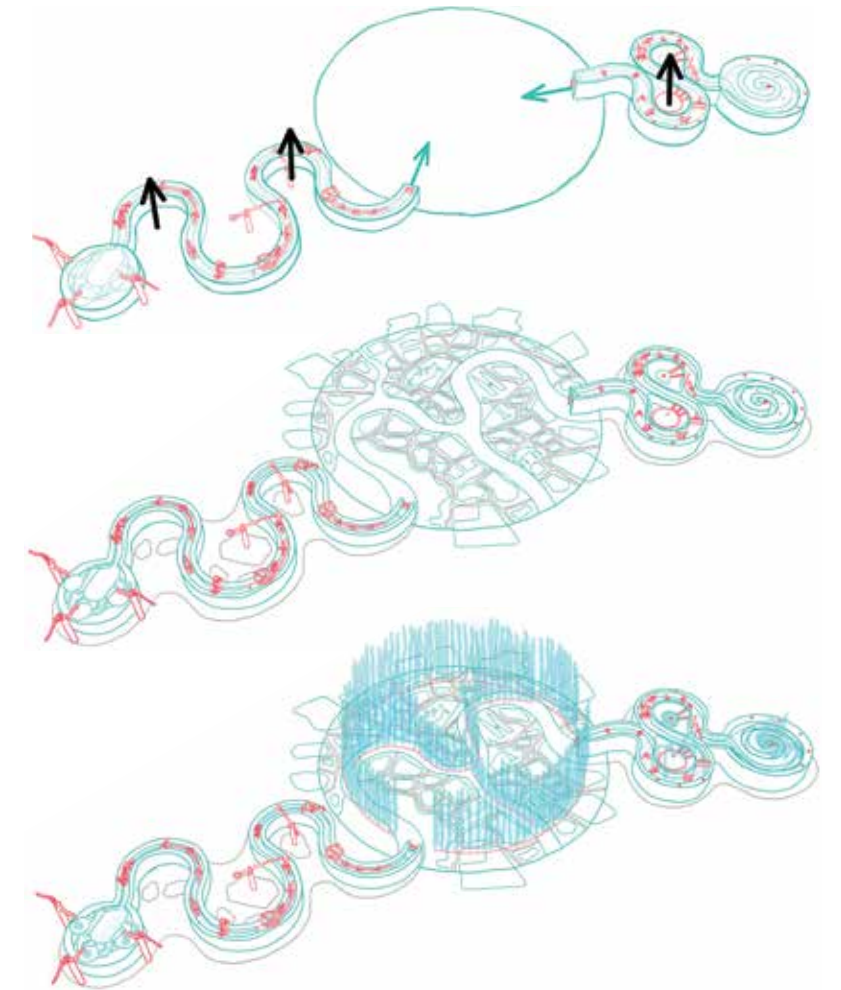

PLAY CITY

PLAY CITY in TRX is a dynamic playground reflecting the urban essence through innovative designs. This vibrant play area features creative platforms, varying heights, and engaging structures, immersing children in a city-inspired experience. With diverse architectural elements, slides, netting platforms, and maze-like pathways, it encourages exploration and imaginative play. Young adventurers can discover and engage with the urban environment in a playful yet educational manner.

CENTRAL WATERPLAY

Rivers were vital for early settlements, fostering civilizations along their banks. Kuala Lumpur, meaning 'muddy confluence' in Malay, thrived at the junction of the Klang and Gombak rivers, marking a crucial historical backdrop. The central waterplay symbolizes this confluence, embracing abstracted

urban street blocks as its floor pattern. Inspired by Kuala Lumpur's laterite earth, vibrant colors weave through urban and natural landscapes, offering children an engaging, inclusive sensory play that harmonizes with the city's rich history and development.

1. Rivers originate and converge: Kuala Lumpur developed along one
2. Added active & passive play values for both rivers
3. Designed an abstract Kuala Lumpur City Layout onto the Central Spray Zone
4. Extend floor patterns to the rivers to enhance play experience
5. Introduce a water maze system to enhance children's play engagement
6. Children's play generates river flow to central spray zone with a lively water maze, creating a joyful atmosphere where water engages with them

PLAY CAVE