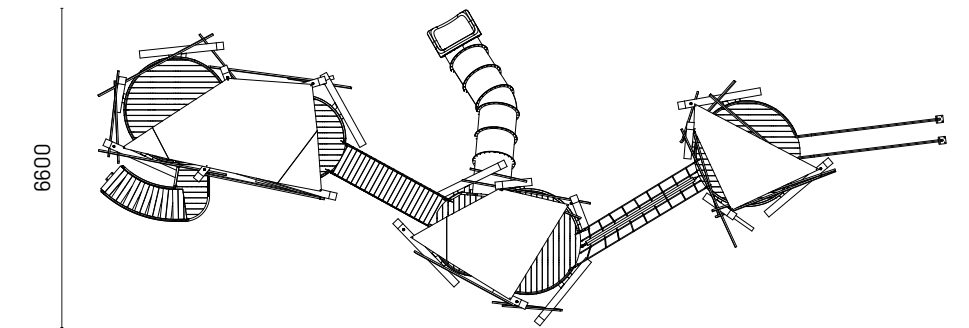

Play Activities

Socialise

Balance

Sensory

18000

All measurements in mm

The Treehouse is designed for children aged 6 to 12. It's suitable for courtyards with shaded, enclosed areas. Children can have fun running, hiding, climbing, sliding or crossing the jungle bridges, which helps in developing their upper & lower body strength and endurance. The wide open spaces encourage imagination and role-playing. Older kids also enjoy hanging out around this structure in small groups.