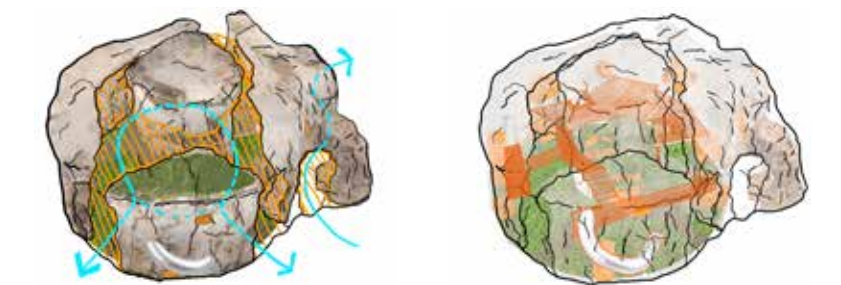

PLAY CAVE

Malaysia, boasting vast caves within stunning limestone mountains, houses some of the world's largest and longest cave systems. The play zone replicates this natural environment, offering an exhilarating experience for teenagers and young adults.

Depicting limestone outcrops, the design encourages play and exploration, seamlessly merged with a waterfall. This immersive setup transports individuals to an out-of-this-world adventure, celebrating the unique geological wonders found in Malaysia's caves.