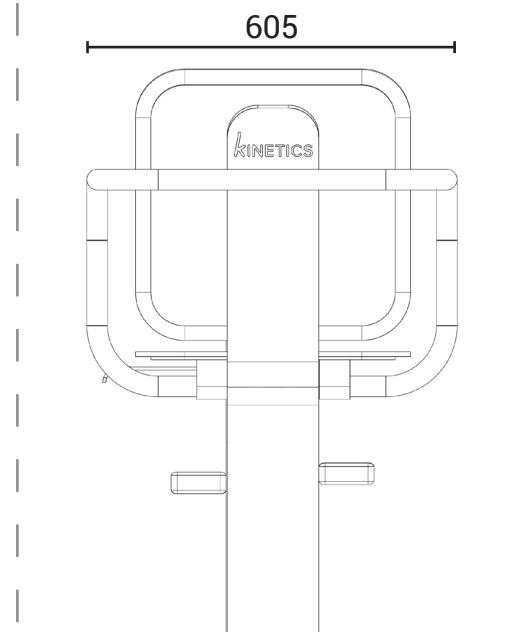

Product information

Category	: SilverActive Elderly Fitness
Age group	: 16yrs & above
Product Code	: EF200
Maximum users	: 2 user
Sizes (mm)	: L605 x H935 x W1190 mm

Red Lever to lift up and slide chair

2 Way Seat Adjustment

Wheelchair Friendly

Resistance Adjustment

Instruction Signage

Top

Right Elevation

Front Elevation

Left Elevation