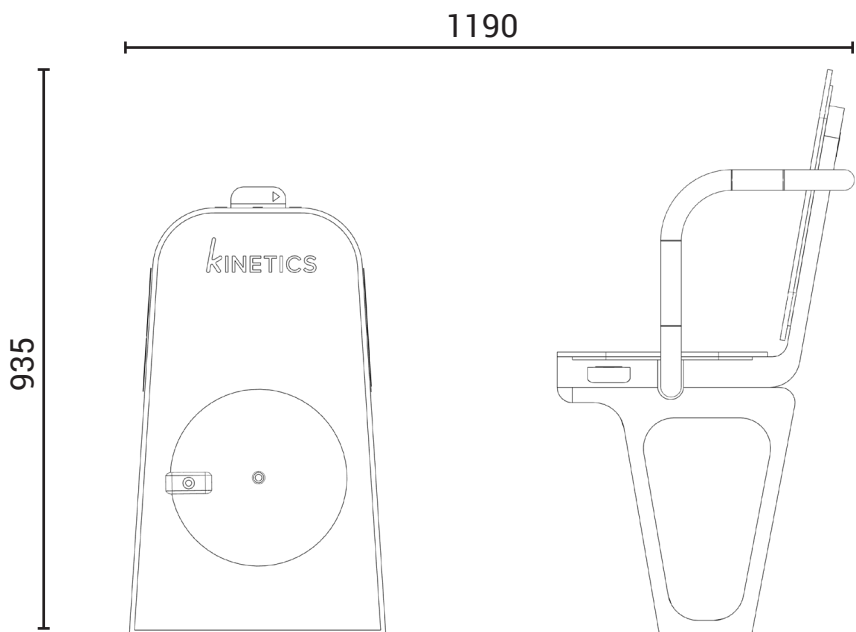

Product information

Category	: SilverActive Elderly Fitness
Age group	: 16yrs & above
Product Code	: EF200
Maximum users	: 2 user
Sizes (mm)	: L605 x H935 x W1190 mm

Red Lever to lift up and slide chair

2 Way Seat Adjustment

Wheelchair Friendly

Resistance Adjustment

Instruction Signage

Top

Right Elevation

Front Elevation

Left Elevation