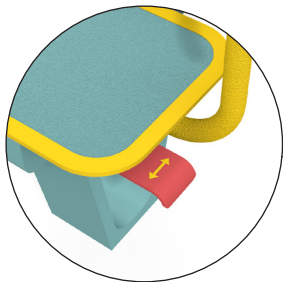

Product description

The Leg Cycle is a specially designed exercise bike that caters to the unique needs of frail elderly individuals. With its ergonomic back-rests, padded seats with hand-grips, and adjustable weight resistance, this cycle provides a safe, low-impact workout that promotes physical health, mobility, and overall well-being. Its user-friendly design ensures comfort and accessibility, making it an ideal choice for seniors with limited strength or mobility.

Product information

Category	: SilverActive Elderly Fitness
Age group	: 16yrs & above
Product Code	: EF200
Maximum users	: 2 user
Sizes (mm)	: L605 x H935 x W1190 mm

Red Lever to lift up and slide chair

2 Way Seat Adjustment

Wheelchair Friendly

Resistance Adjustment

Instruction Signage

Top

Right Elevation

Front Elevation

Left Elevation