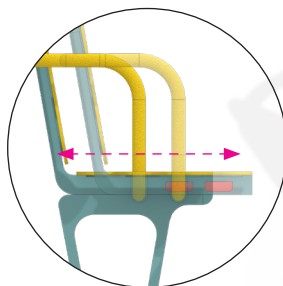

Product description

The Leg Cycle is a specially designed exercise bike that caters to the unique needs of frail elderly individuals. With its ergonomic back-rests, padded seats with hand-grips, and adjustable weight resistance, this cycle provides a safe, low-impact workout that promotes physical health, mobility, and overall well-being. Its user-friendly design ensures comfort and accessibility, making it an ideal choice for seniors with limited strength or mobility.

Product information

Category	: SilverActive Elderly Fitness
Age group	: 16yrs & above
Product Code	: EF200
Maximum users	: 2 user
Sizes (mm)	: L605 x H935 x W1190 mm

Red Lever to lift up and slide chair

2 Way Seat Adjustment

Wheelchair Friendly

Resistance Adjustment

Instruction Signage

Top

Right Elevation

Front Elevation

Left Elevation