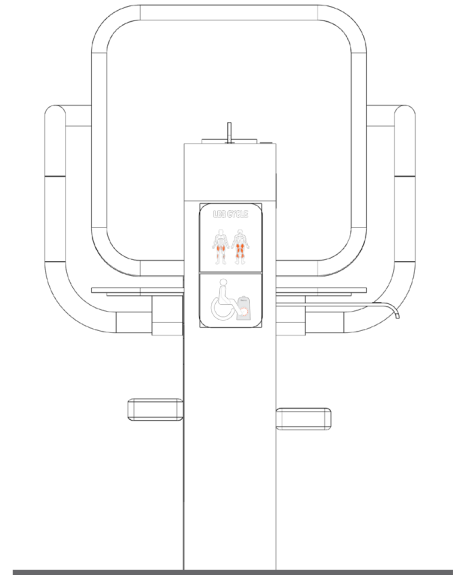

Product information

Category	: SilverActive Elderly Fitness
Age group	: 16yrs & above
Product Code	: EF200
Maximum users	: 2 user
Sizes (mm)	: L605 x H935 x W1190 mm

Red Lever to lift up and slide chair

2 Way Seat Adjustment

Wheelchair Friendly

Resistance Adjustment

Instruction Signage

Top

Right Elevation

Front Elevation

Left Elevation