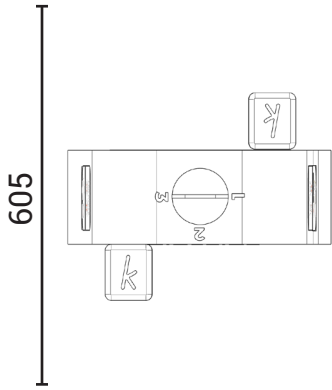

Product information

Category	: SilverActive Elderly Fitness
Age group	: 16yrs & above
Product Code	: EF200
Maximum users	: 2 user
Sizes (mm)	: L605 x H935 x W1190 mm

Red Lever to lift up and slide chair

2 Way Seat Adjustment

Wheelchair Friendly

Resistance Adjustment

Instruction Signage

Top

Right Elevation

Front Elevation

Left Elevation