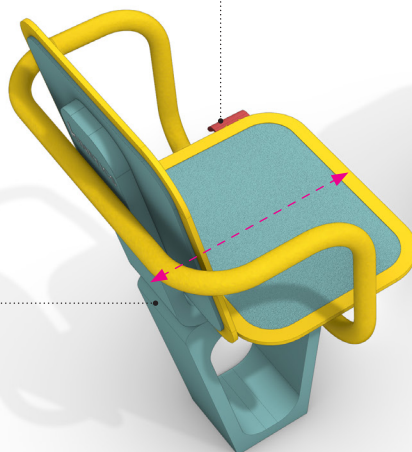

Product description

The Leg Cycle is a specially designed exercise bike that caters to the unique needs of frail elderly individuals. With its ergonomic back-rests, padded seats with hand-grips, and adjustable weight resistance, this cycle provides a safe, low-impact workout that promotes physical health, mobility, and overall well-being. Its user-friendly design ensures comfort and accessibility, making it an ideal choice for seniors with limited strength or mobility.

Product information

Category	: SilverActive Elderly Fitness
Age group	: 16yrs & above
Product Code	: EF200
Maximum users	: 2 user
Sizes (mm)	: L605 x H935 x W1190 mm

Red Lever to lift up and slide chair

2 Way Seat Adjustment

Wheelchair Friendly

Resistance Adjustment

Instruction Signage

Top

Right Elevation

Front Elevation

Left Elevation