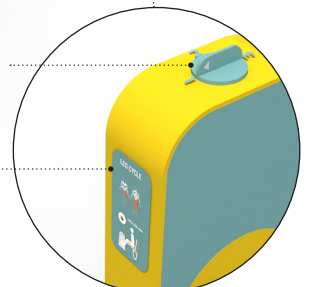

Product description

The Leg Cycle is a specially designed exercise bike that caters to the unique needs of frail elderly individuals. With its ergonomic back-rests, padded seats with hand-grips, and adjustable weight resistance, this cycle provides a safe, low-impact workout that promotes physical health, mobility, and overall well-being. Its user-friendly design ensures comfort and accessibility, making it an ideal choice for seniors with limited strength or mobility.

Product information

Category	: SilverActive Elderly Fitness
Age group	: 16yrs & above
Product Code	: EF200
Maximum users	: 2 user
Sizes (mm)	: L605 x H935 x W1190 mm

Red Lever to lift up and slide chair

2 Way Seat Adjustment

Wheelchair Friendly

Resistance Adjustment

Instruction Signage

Top

Right Elevation

Front Elevation

Left Elevation