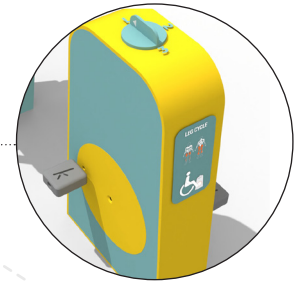

Product description

The Leg Cycle is a specially designed exercise bike that caters to the unique needs of frail elderly individuals. With its ergonomic back-rests, padded seats with hand-grips, and adjustable weight resistance, this cycle provides a safe, low-impact workout that promotes physical health, mobility, and overall well-being. Its user-friendly design ensures comfort and accessibility, making it an ideal choice for seniors with limited strength or mobility.

Product information

Category	: SilverActive Elderly Fitness
Age group	: 16yrs & above
Product Code	: EF200
Maximum users	: 2 user
Sizes (mm)	: L605 x H935 x W1190 mm

Red Lever to lift up and slide chair

2 Way Seat Adjustment

Wheelchair Friendly

Resistance Adjustment

Instruction Signage

Top

Right Elevation

Front Elevation

Left Elevation