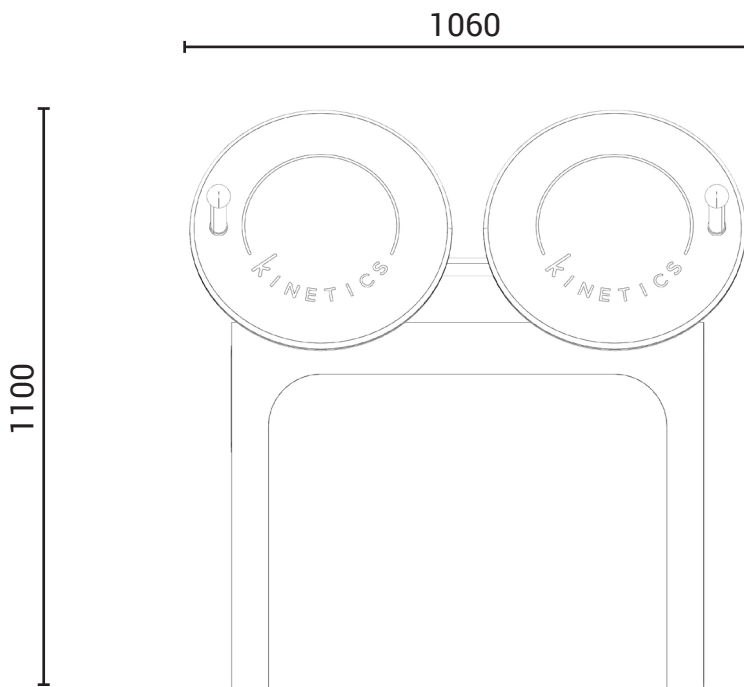

Front Elevation