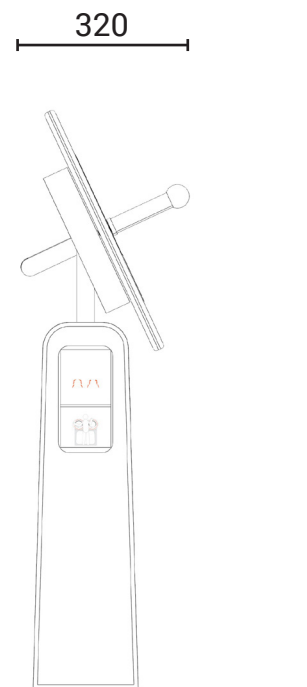

Left Elevation

Subject to change without prior notice.

KINETICS PLAY SDN. BHD. (1223254-U)

Lot 2-44 Jalan SU7, Lion Industrial Park, Persiaran Tengku Ampuan, 40300 Shah Alam, Selangor, Malaysia.
Tel: +603-5888 9104   Email: info@kineticsplay.com   Web: www.kineticsplay.com