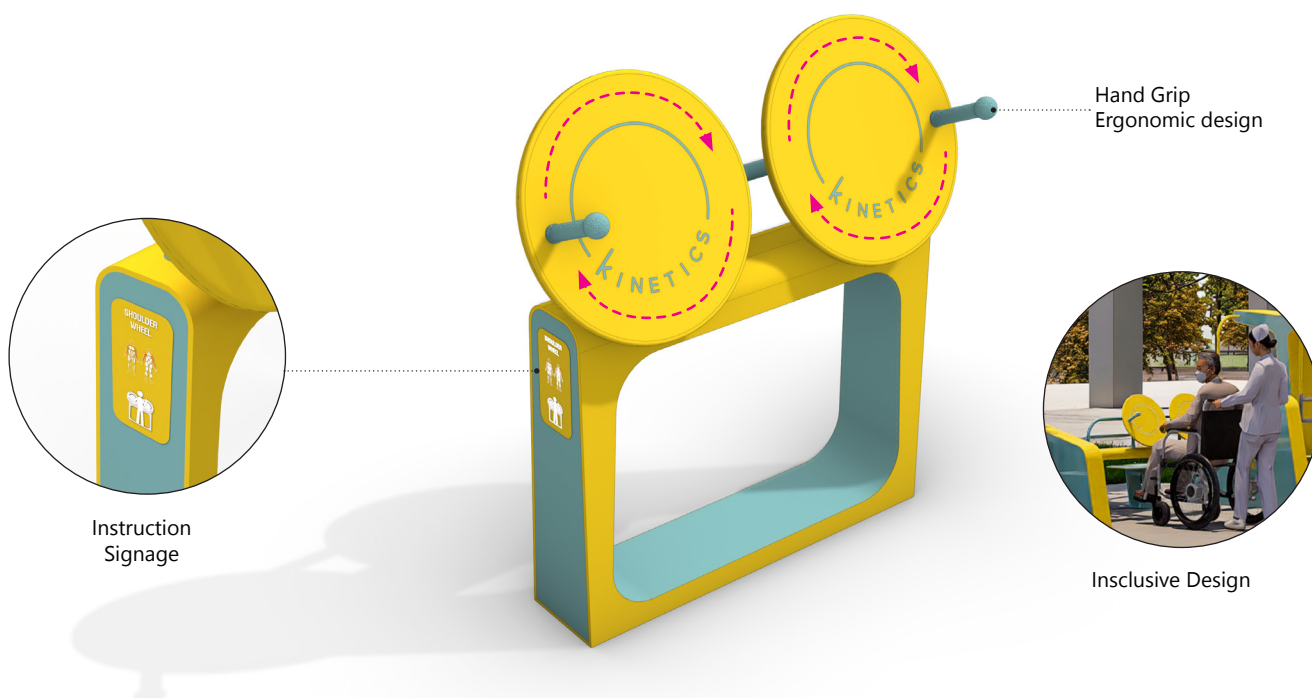

Product description

The Arm Cycle is an innovative piece of exercise equipment tailored to meet the needs of frail elderly individuals. It is designed to provide a safe, low-impact workout that improves upper body strength, circulation, and overall mobility. With features like backrests, seats with hand-grips, and weight adjustments, this equipment ensures comfort, stability, and adaptability for users with limited physical capabilities.

Product information

Category	: SilverActive Elderly Fitness
Age group	: 16yrs & above
Product Code	: EF500
Maximum users	: 1 user
Sizes (mm)	: L320 x H1100 x W1060 mm

Subject to change without prior notice.