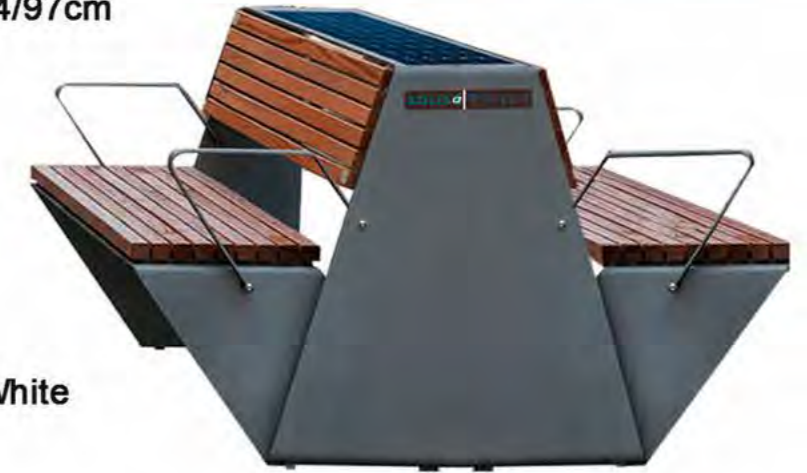

Item No: WYC1815A

Material: Stainless steel #201 + WPC wood
Dimensions: L-225cm, W-166.7cm, H-44/97cm
Solar panel: 121W
Weight: estimated 270kg
Battery capacity: 12V, 55AH
Controller Type: MPPT
USB charging:
Number of ports: 4
Power (per port): 5V (2.1A)
Wireless charging: 2
Ambient light: LED strip RGBW/Warm White
Bluetooth speaker: 5/12V
Wi-Fi: 4G/International router