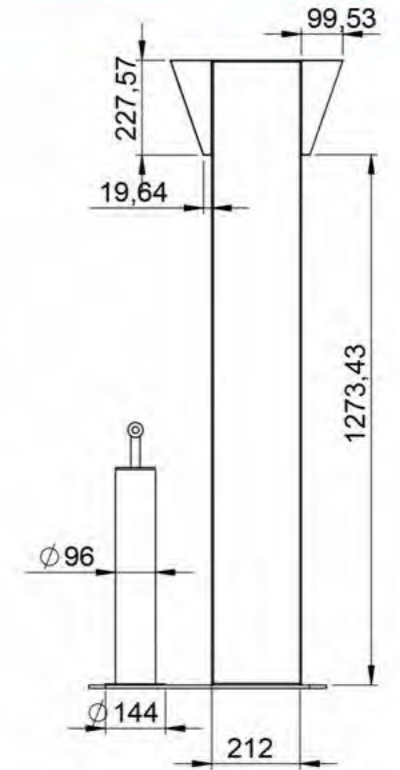

Item No: WYC1929

Material: Stainless steel #304
3 Plug Charger with
3 USB charger
AC power
Electric bike charging sockets
Bike Racks
Bike repair Kit
Air Pump

Tire removal lever

Floor pump model
SKS Airworx