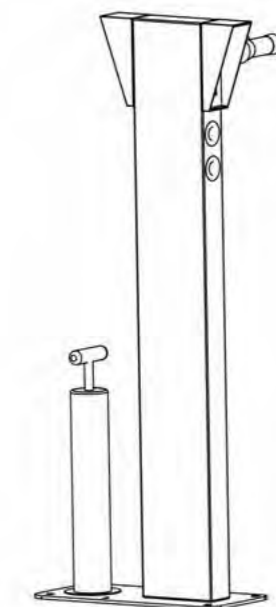

Phillips screwdriver  
2x100

Flat screwdriver  
5.5x100

Open-end wrench  
13/14

Open-end wrench  
15/17

Tire removal lever

Floor pump model  
SKS Airworx

**Item No: WYC1929B**

Material: Stainless steel #304  
 Solar Panel: 315W - 2000\*998\*35mm  
 3 Plug Charger with 3 USB  
 Special tools  
 Air pump  
 Bluetooth speaker: 5/12V  
 Wi-Fi: 4G/International router