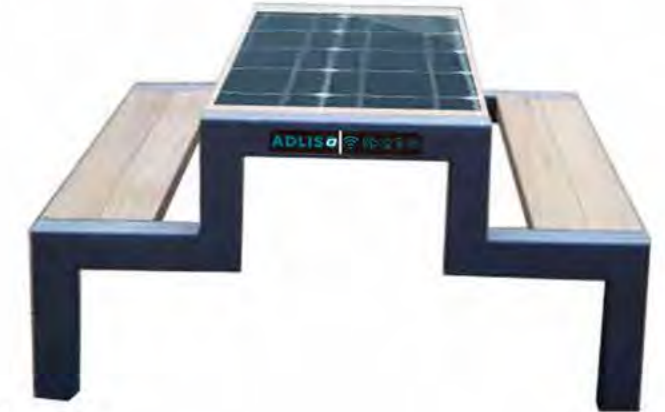

Item No: WYC1921

Material: Stainless steel #201 + WPC wood
Dimensions: L- 170cm, W- 156cm, H- 45/75cm
Solar Panel: 90W
Battery capacity: 12V, 55AH
Controller Type: MPPT
Weight: estimated 120kg
USB charging:
Number of ports: 4
Power (per port): 5V (2.1A)
Wireless charging: 2
Ambient light: LED strip light RGBW/Warm white
Bluetooth speaker: 5/12V
Wi-Fi: 4G/International router