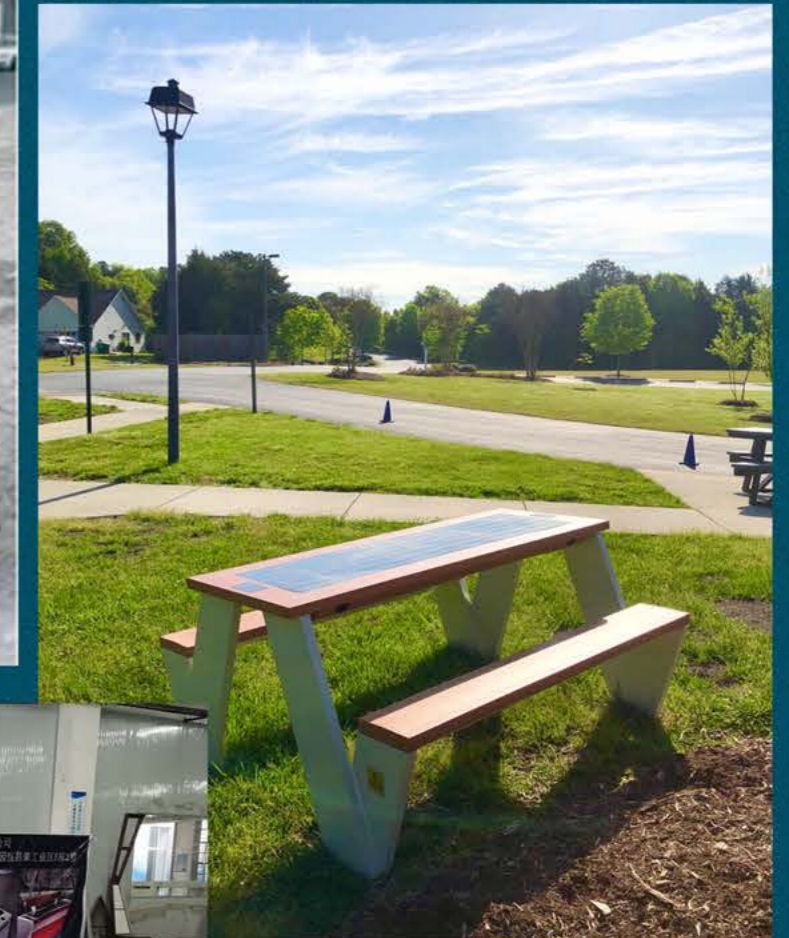

Official Distributor:

ADLIS WEIYIN