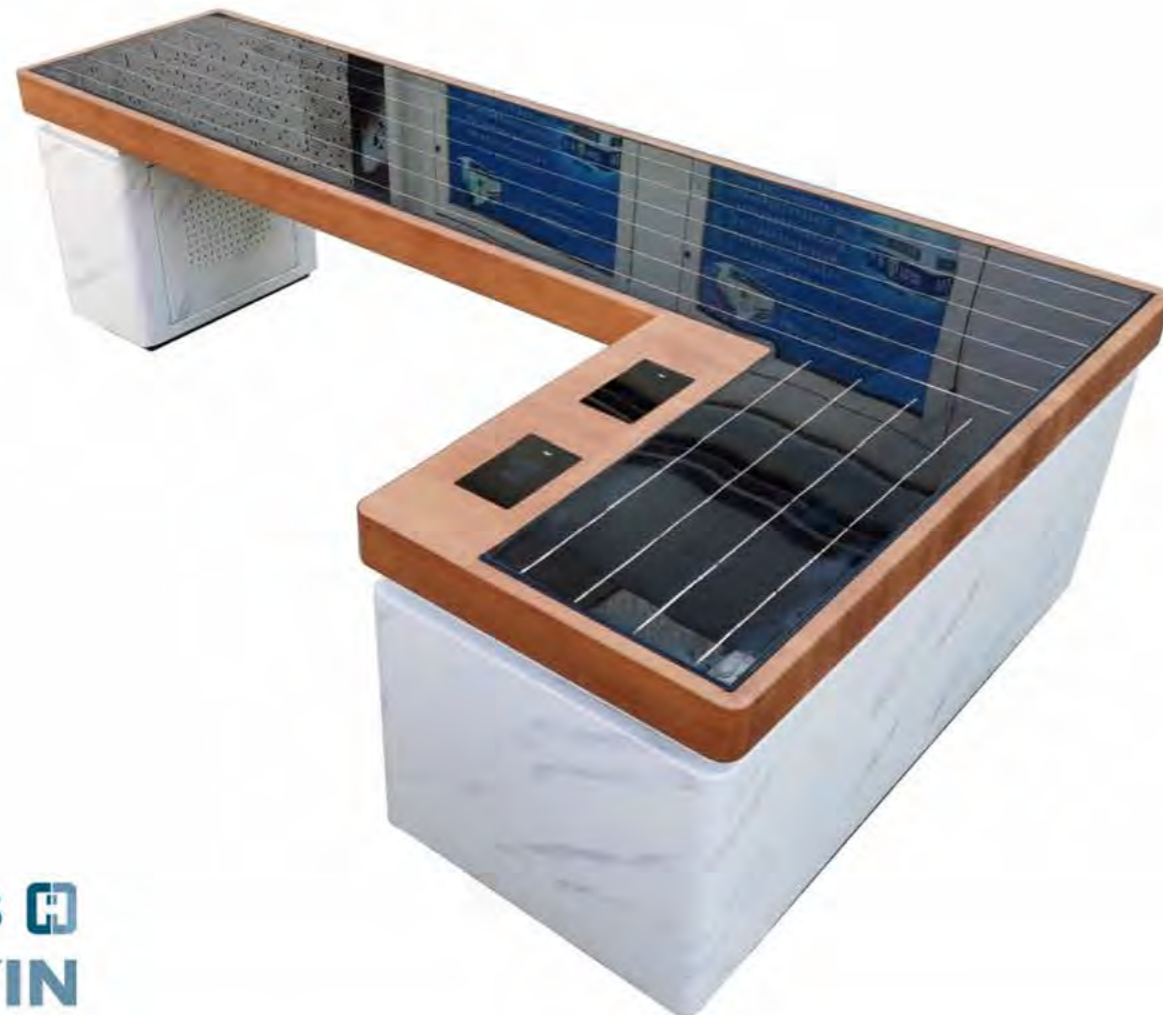

Item No: WYC1810

Material: Stainless steel #201 + WPC wood
Dimensions: L- 200cm, W- 55cm, H- 45/75cm
Solar Panel: 110W
Battery capacity: 12V, 55AH
Controller Type: MPPT
Weight: estimated 70kg
USB charging:
Number of ports: 2
Power (per port): 5V (2.1A)
Wireless charging: 2
Ambient light: LED strip light RGBW/Warm white
Bluetooth speaker: 5/12V
Wi-Fi: 4G/International router