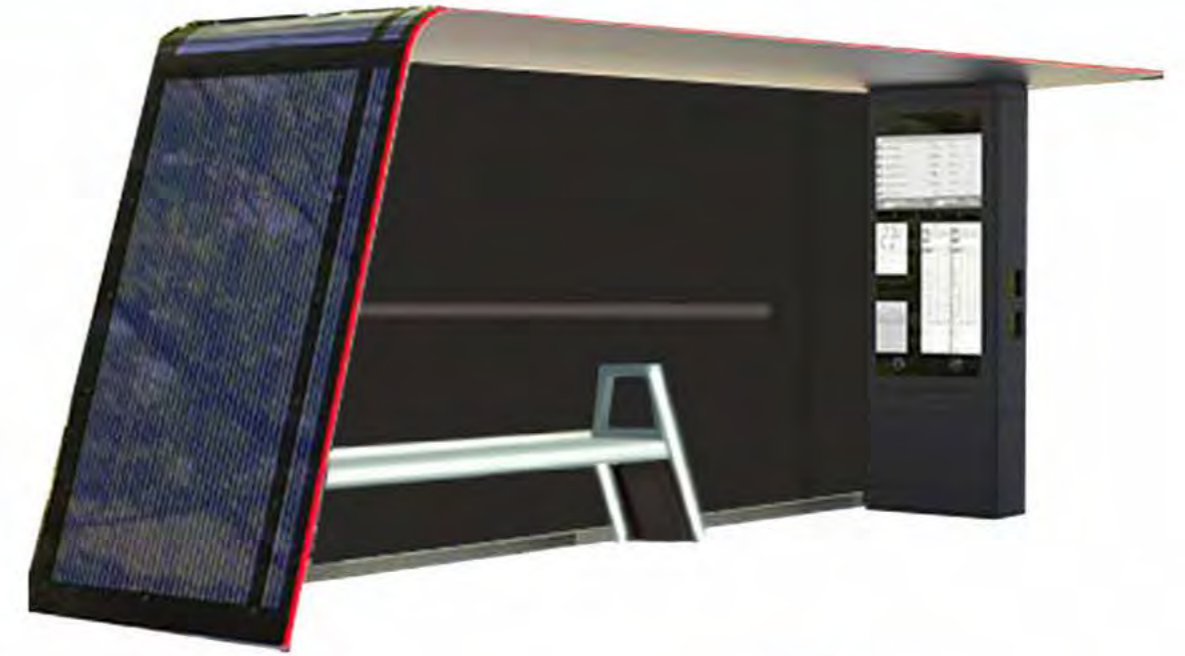

Smart Bus Shelter

- Solar panel bus shelter + Smart charging station
- Led advertasing light box
- USB and wireless phone charging
- Bluetooth speaker option
- CCTV (Monitoring camera)
- Customized designs available