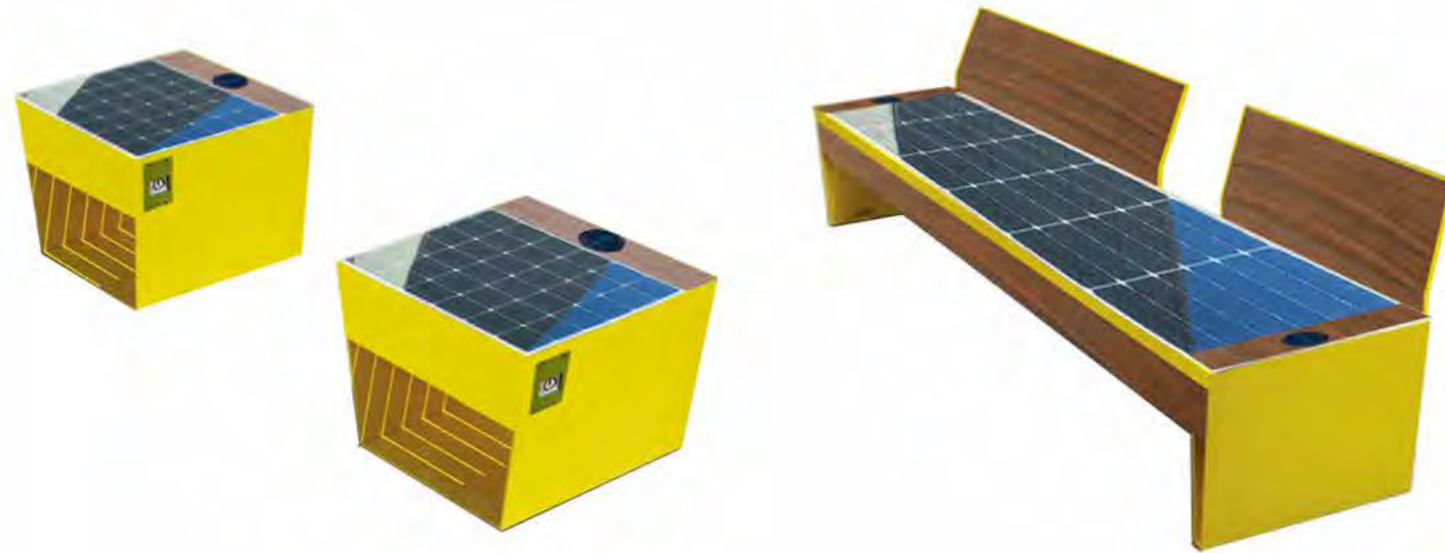

Item No: WYC1831