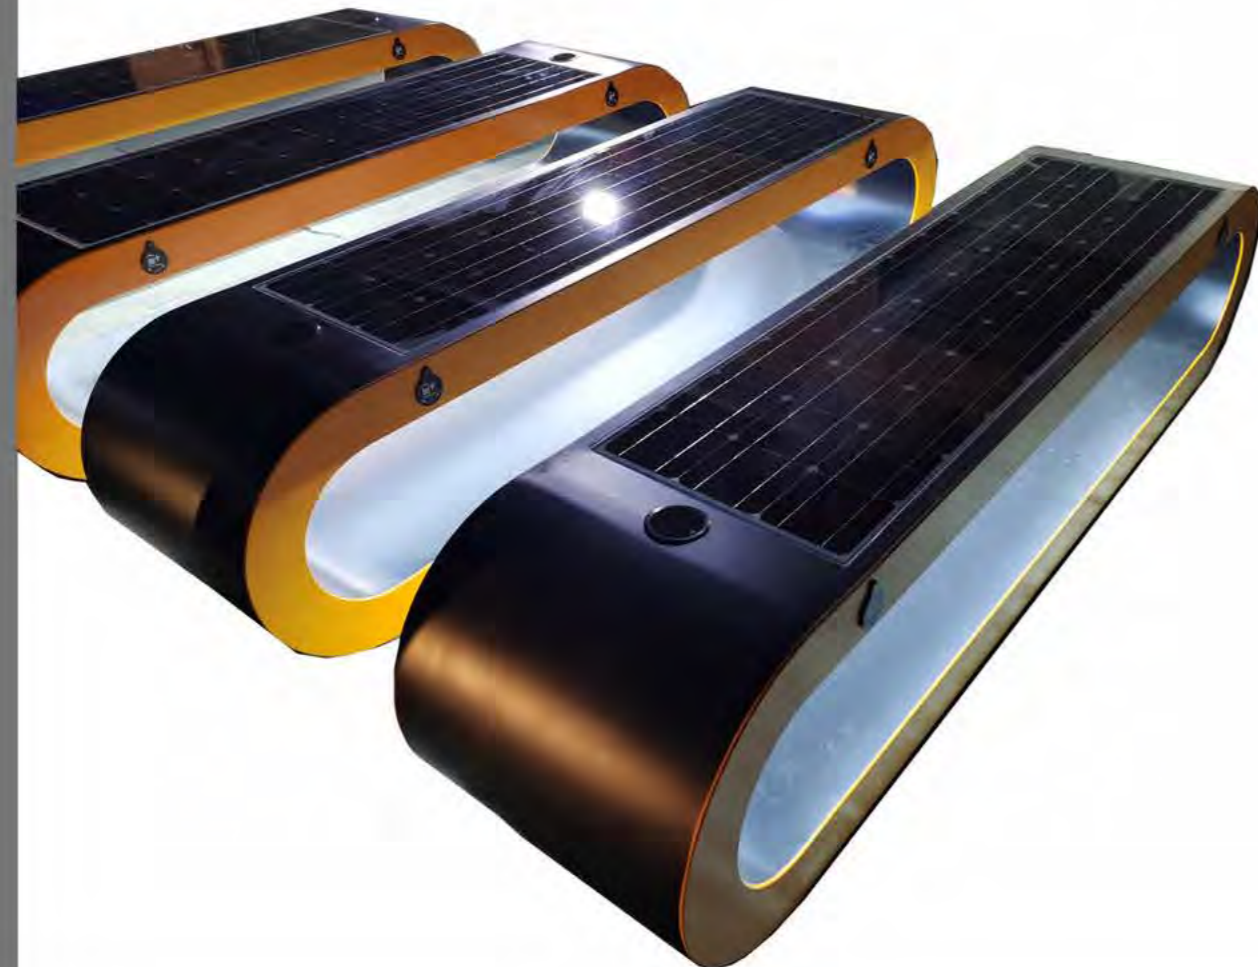

Item No: WYC1901

Material: Stainless steel #201
Dimensions: L- 205cm, W- 46cm, H- 47cm
Solar Panel: 90W
Battery capacity: 12V, 55AH
Controller Type: MPPT
Weight: estimated 80kg
USB charging:
Number of ports: 2
Power (per port): 5V (2.1A)
Wireless charging: 1
Ambient: LED strip Light RGBW/Warm White
Bluetooth speaker: 5/12V
Wi-Fi: 4G/International router