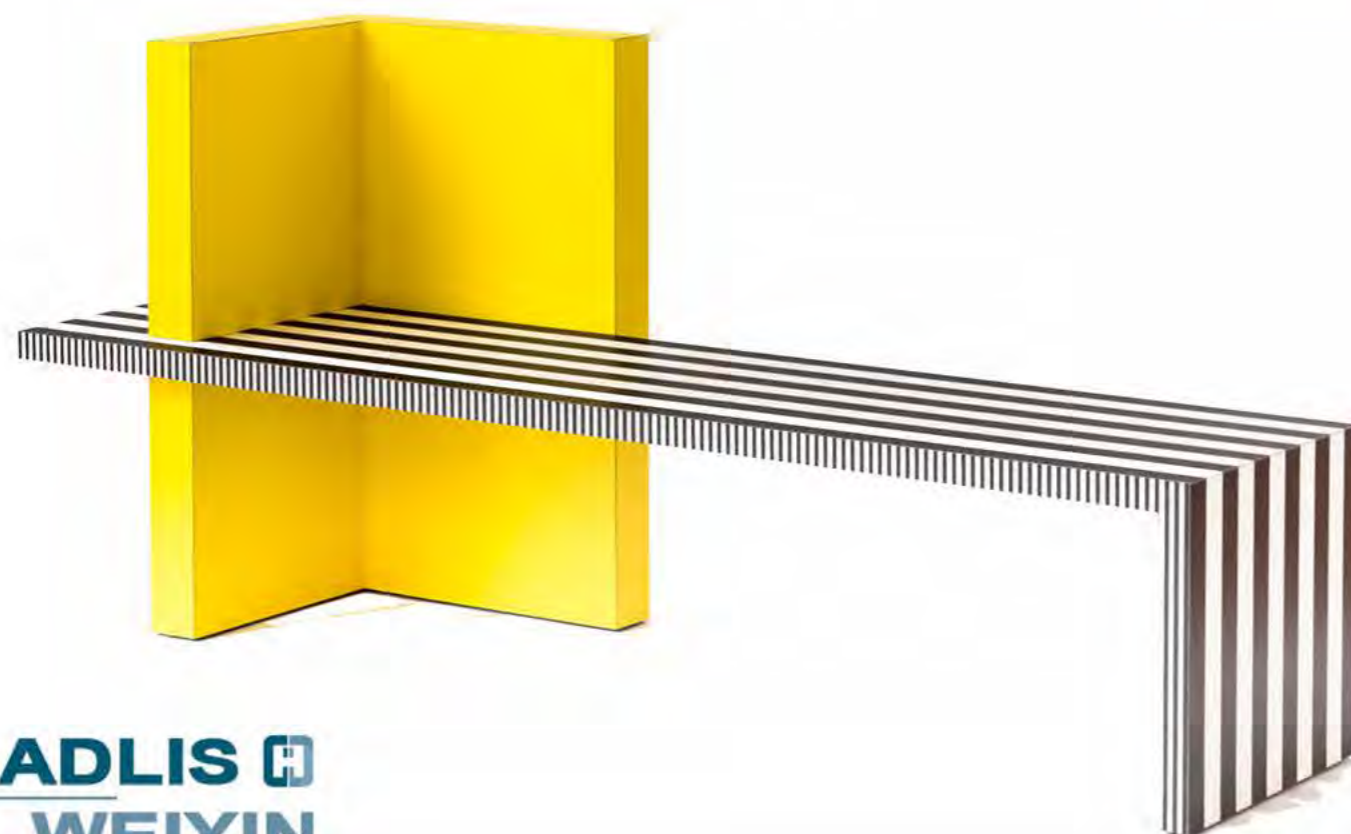

Item No: WYC2403

Material: Stainless steel #201 / PVC / Plexiglass
Dimensions: L- 185cm, W- 40cm, H- 50/82cm
Weight: estimated 60kg

The Brand collection features a variety of unique and unconventional chairs and setting options that are bright in color and rather unusual in design. These chairs come with a geometric and modular design that give off a surrealist and rather abstract aesthetic. One standout piece from the collection includes the Brand Bench that comes with a neon yellow / Blue / Green / Lila / White / Black / Grey / orange corner panel, for the seat we adapt and design each benches to suit the client.

Brand

ADLIS
WEIYIN

Item No: WYC2404

Igloo

Material: Stainless steel #201 + WPC wood
Dimensions: L- 180cm, W- 65cm, H- 45/80cm
Weight: estimated 60kg

Igloo is totally cantilevered, this levitated wooden sheet evokes a sculpture. Like a facade siding, the continuity of the Montgenèvre bench's wooden panels combines ergonomics and warmth of appearance, while being in line with contemporary architectural inspiration.