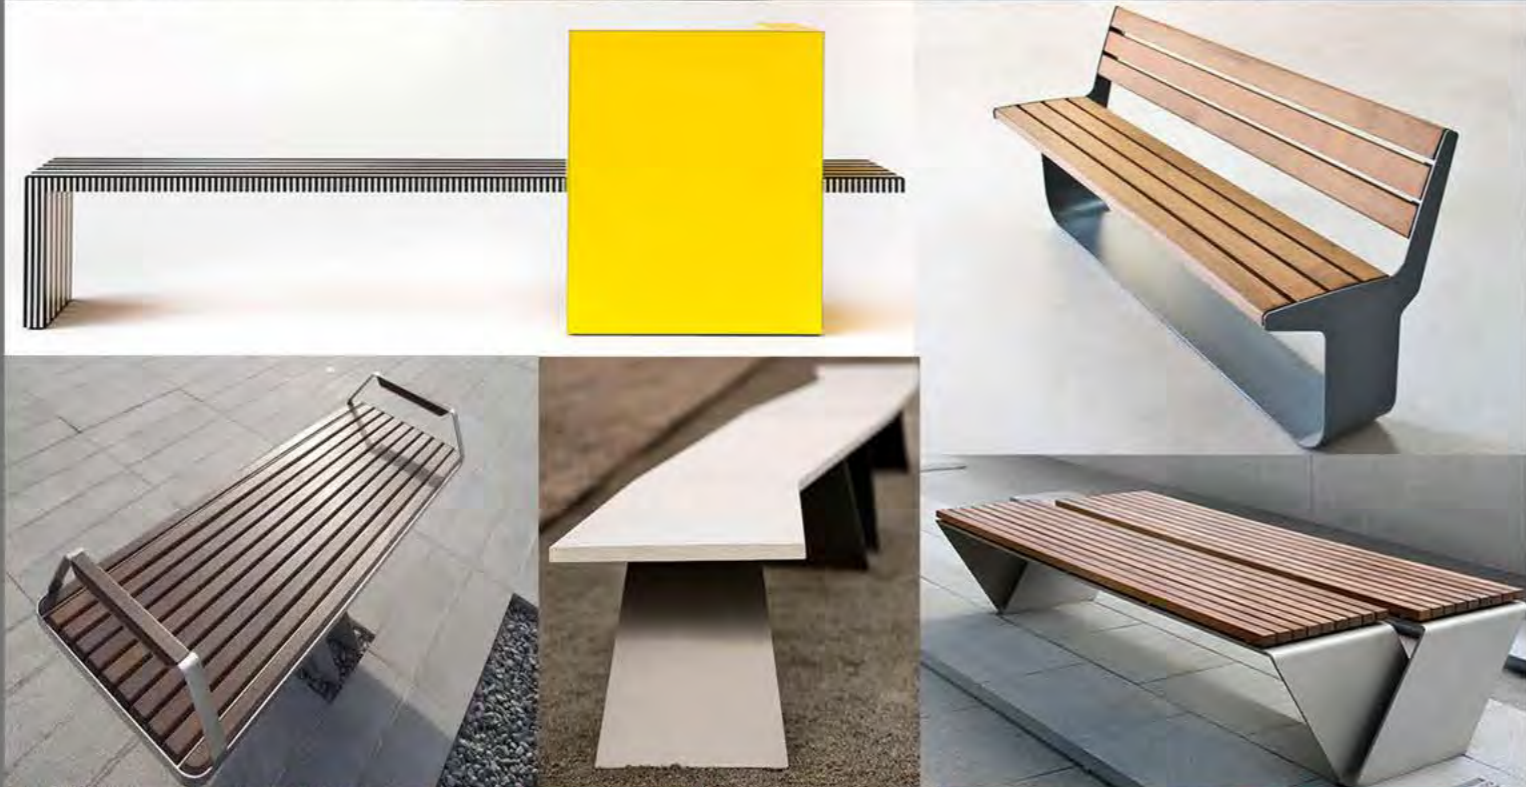

Content

Standard Model

ADWE