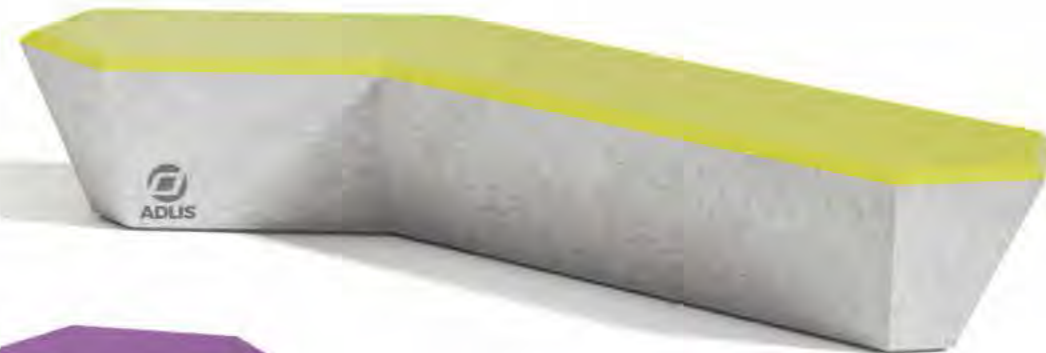

Item No: WYC2431

Material: Stainless steel #201 / PVC / Fiberglass
Dimensions: L- 110cm, W- 105cm, H- 46cm
Dimensions: L- 187cm, W- 65cm, H- 51cm
Dimensions: L- 219cm, W- 114cm, H- 51cm
Weight: estimated 55kg

Outdoor bench / seat in Galvanized steel / Fiberglass / PVC:
Material composed of cement, sand and resin reinforced
with free glass fibers.

Mosar

Item No: WYC2432

Inigo

Material: Stainless steel #201 + WPC wood
Dimensions: D- 70cm, W- 15cm, H- 100cm
Weight: estimated 65kg

Round wooden table for public spaces + 1 bench

Inigo is a table, can be combined with link bench
Material: 100% fsc certified hardwood
Frame and tabletop: square tube 150x40mm,
hot dip galvanized
Powder coating: ral color to choose
Fixation: fixed in the ground, surface mounting
or free-standing