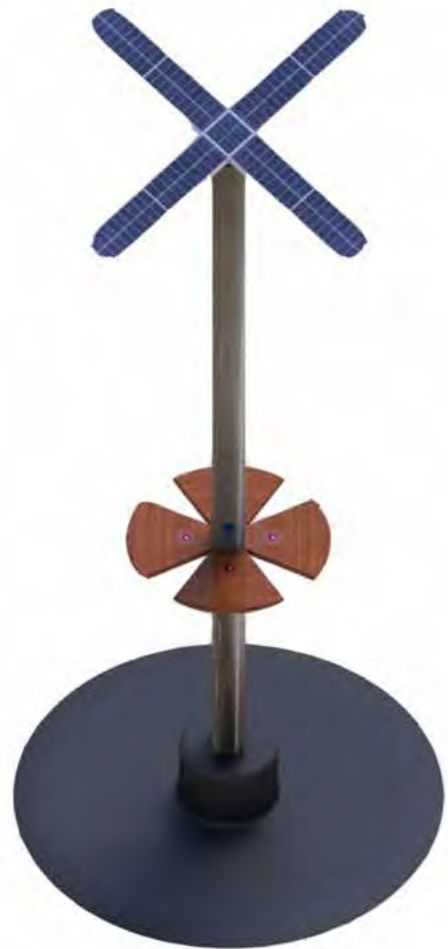

Number of ports: 2

Power (per port): 5V (2.1A)

Wireless charging: 2

Bluetooth speaker: Yes

Camera: Optional

Wi-Fi: 4G/International router

**Item No: WYC1925**

Material: Stainless steel #201 + WPC wood  
 Dimensions: D(roof)-140cm, H- 250cm  
 Solar Panel:120W, 200W optional  
 Battery capacity: 12V, 55AH  
 Controller Type: MPPT  
 Weight: estimated 180kg  
 USB charging:  
 Number of ports: 4  
 Power (per port): 5V (2.1A)  
 Wireless charging: 2  
 Bluetooth speaker: 5/12V  
 Ambient light: LED spot light  
 Wi-Fi: 4G/International router

**Item No: WYC1806**

Material: Stainless steel #201 + WPC wood  
 Dimensions: L-65cm, W-55cm,H- 250cm  
 Solar Panel:90W  
 Battery capacity: 12V, 55AH  
 Controller Type: MPPT  
 Weight: estimated 80kg  
 USB charging:  
 Number of ports: 2  
 Wireless charging: 1  
 Power (per port): 5V (2.1A)  
 Advertising display: LED light box and  
 monochrome LED display screen optional  
 Bluetooth speaker: 5/12V  
 Wi-Fi: 4G/International router optional