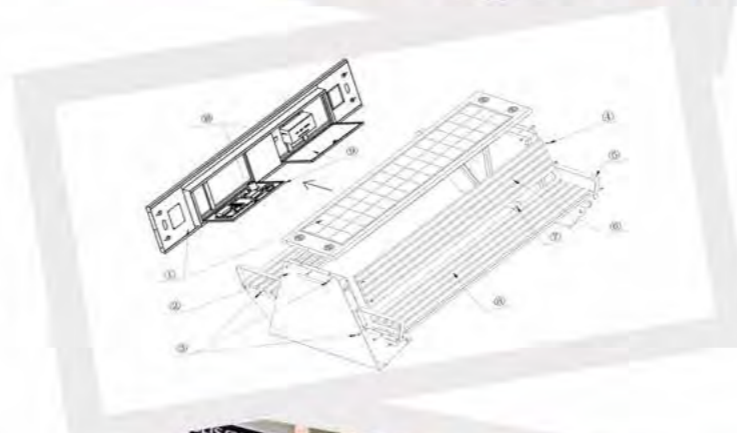

COMPANY PROFILE

Adlis Smart / Weiyin Technology Co.,Ltd

Adlis smart is a department of the company VPL-PRODUCTION LTD that was created in 2015 with the objective of developing new technology in 3 branches. We are specialized in manufacturing and developing smart benches, smart table, Smart home and smart Container. We develop our own App to control each smart product. In 2019 we closed agreements, partnership and manufacture together the construction of all products with WEIYIN company. While in Israel we have our laboratory for the development of new products, Adlis and WEIYIN manufacture the products together in China. We work in different countries of the world and our products are valued in each of our clients and the countries where we are established.

Shenzhen Weiyin Technology Co.,Ltd which was established in the year of 2012. Specialized in different kinds of solar smart street furniture, including solar benches, solar bus shelters, solar streets lights and solar garbage bins etc. Our first smart bench was developed in China in 2016, which works on only clean solar energy power thus decrease CO2 emission, and can provide free charging services for your phone or tablet, access to WI-FI network, bluetooth and led light, etc. Due to the patent certificates in hand, Shenzhen Weiyin Technology Co.,Ltd is now actually the only company together with ADLIS Co.,Ltd who can produce and sell this products.

Relax with a Solar Smart Bench You are never without power!

Our smart solar bench is a great addition to your existing street furniture. It is more than just a bench! You can relax on it and enjoy fast and free 4G Internet and at the same time charge your phones, tablets, cameras and wearable devices.

USB CHARGER
Charge your phone
via USB - 24 hours per day

ECOLOGY
Decreasing energy consumption
and thus CO2 emission

SOLAR ENERGY
Our smart benches are
powered by clear solar energy

INDUCTIVE CHARGER
Our solar benches are equipped
with wireless chargers

INFORMATION
LED screens can be equipped
for advertising

WIFI INTERNET
Free Internet access
while charging

ADLIS
WEIYIN