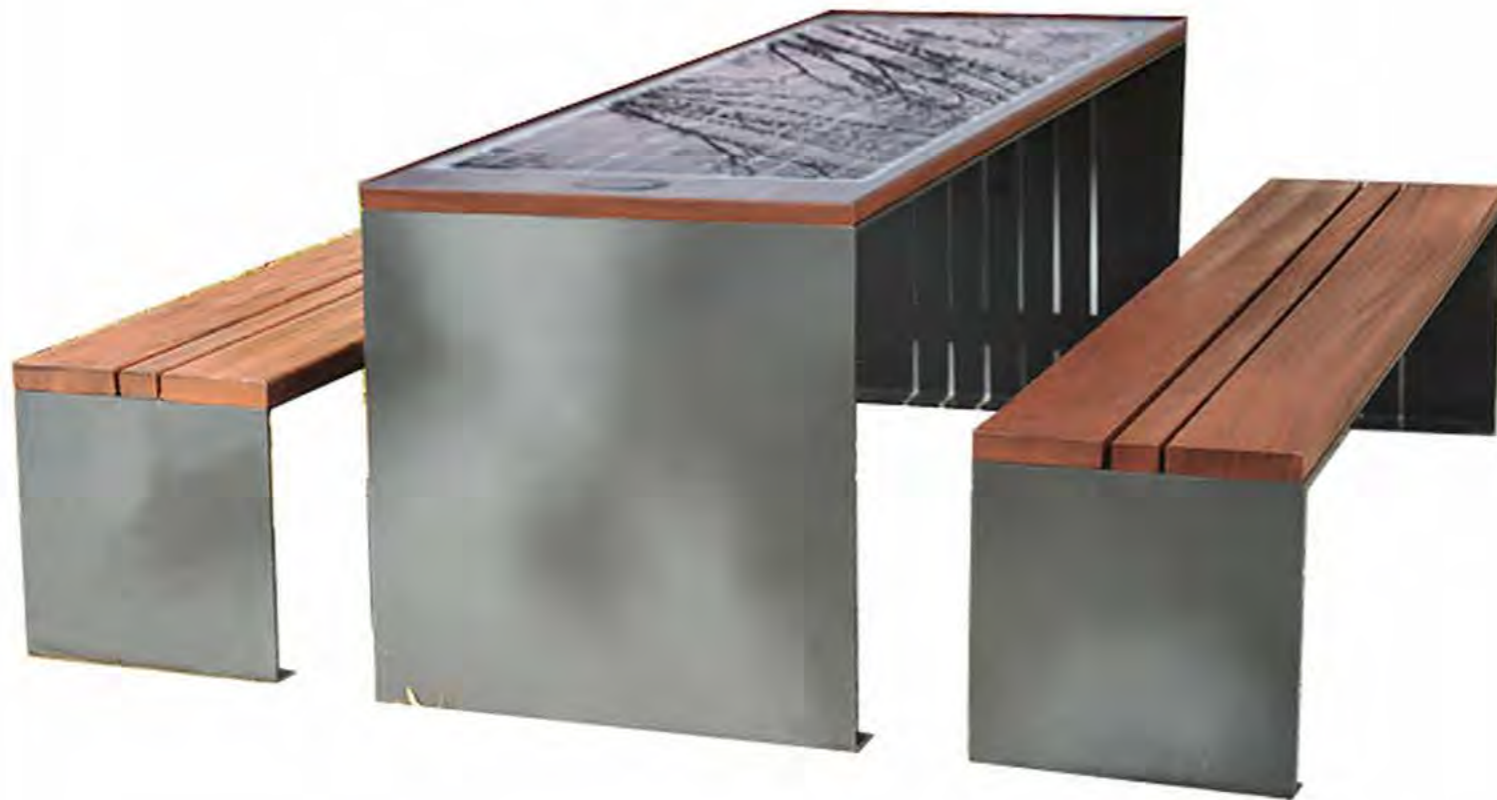

Item No: WYC1908

Material: Stainless steel #201 + WPC wood
Dimensions: L- 204cm, W- 80cm, H- 80cm
Dimensions: L- 204cm, W- 45/80cm, H- 80cm
Dimensions: L- 204cm, W- 40cm, H- 45cm
Solar Panel: 110W
Battery capacity: 12V, 55AH
Controller Type: MPPT
Weight: estimated 120kg
USB charging:
Number of ports: 4
Power (per port): 5V (2.1A)
Wireless charging: 2
Ambient light: LED strip light RGBW/Warm white
Bluetooth speaker: 5/12V
Wi-Fi: 4G/International router