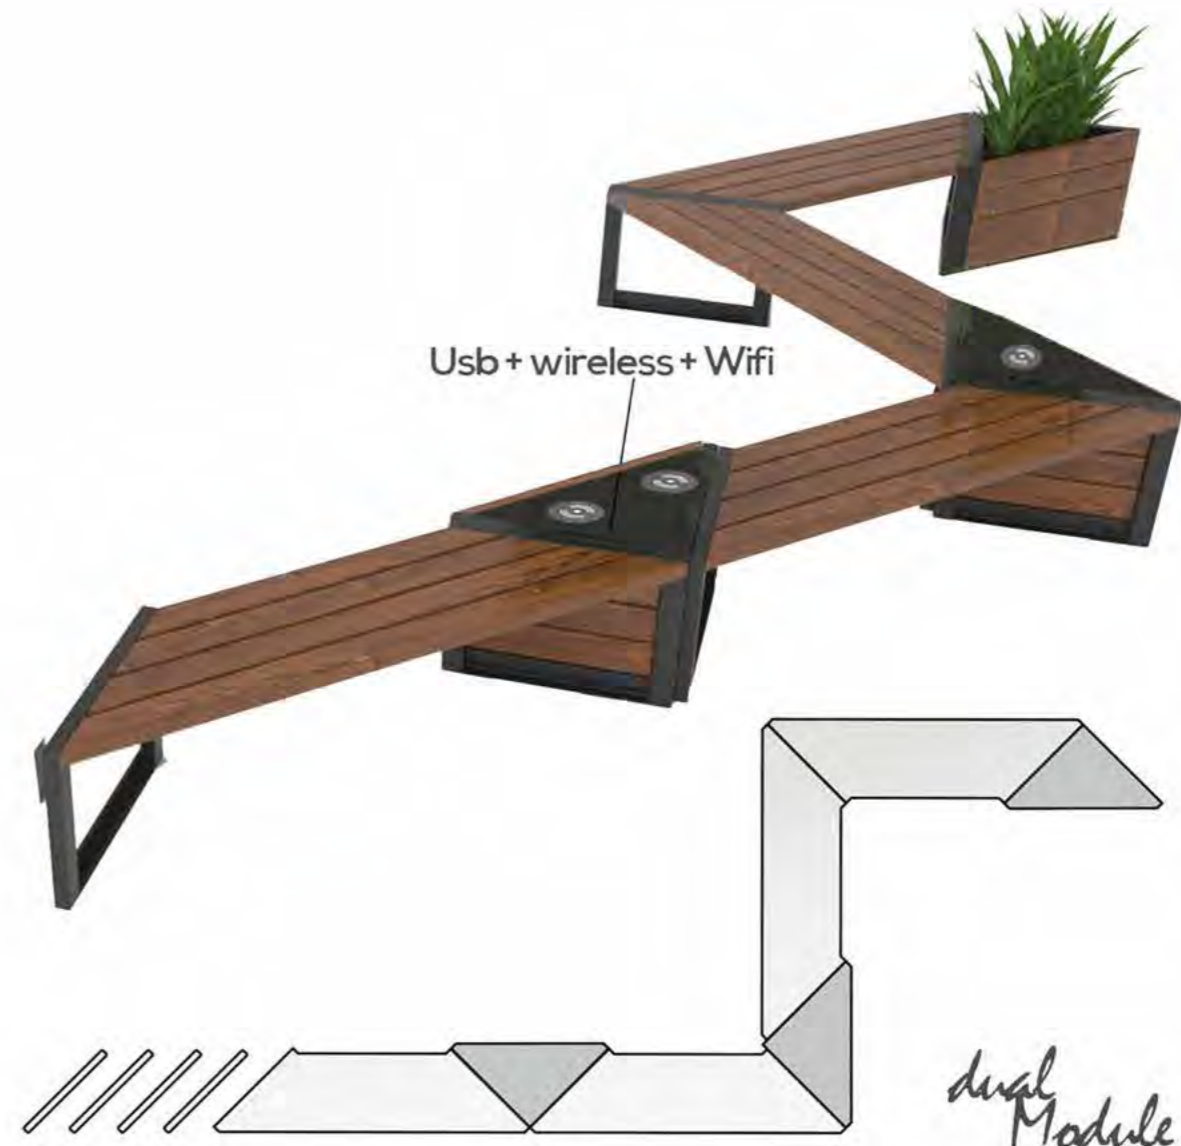

Item No: WYC1845

Material: Stainless steel #201 + WPC wood
Dimensions: L-170cm*2, W-45cm, H-42cm
Weight: estimated 60kg*2
Ac power: 110V-220v/12v
Smart voice: optional
USB charging:
Number of ports: 2
Power (per port): 5V (2.1A)
Wireless charging: 1
Ambient: LED strip Light RGBW/Warm White
Bluetooth speaker: 5v/12v
Wi-Fi: 4G/International router optional