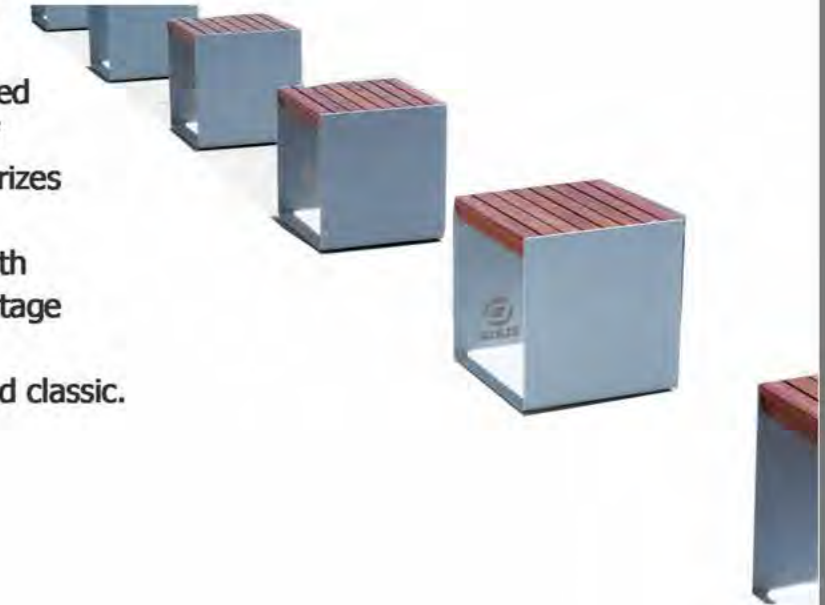

Item No: WYC2422

Material: Stainless steel #201 + WPC wood
Dimensions: L- 45cm, W- 42cm, H- 45cm
Weight: estimated 20kg

The unique design of this range is based on the aesthetics of the folded sheet steel. This was preserved and after a thorough redesign. Thanks to the sophisticated intersection of the walls of the structure, greater strength and hardness of the bench is achieved. The extended version offers a finer elegance in all variants of the finish. The basic version that best characterizes Radius's design is the all-steel bench with perforations in the seat, also in combination with Citépin plastic caps that eliminate the disadvantage of the cold steel surface for greater comfort. The wooden lamella seat version is an approved classic.