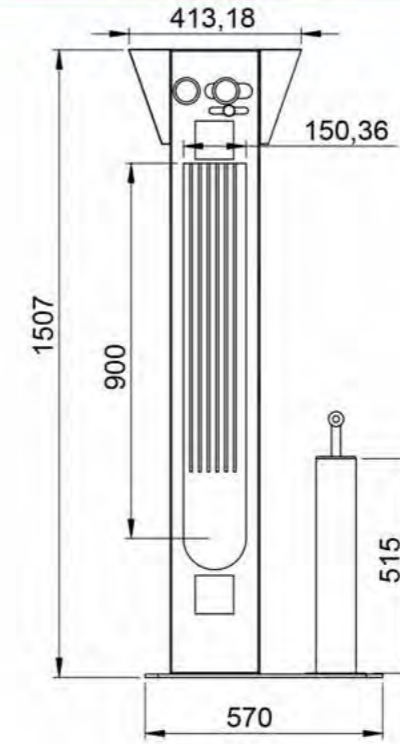

Item No: WYC1929

Material: Stainless steel #304
3 Plug Charger with
3 USB charger
AC power
Electric bike charging sockets
Bike Racks
Bike repair Kit
Air Pump

Tire removal lever

Floor pump model
SKS Airworx