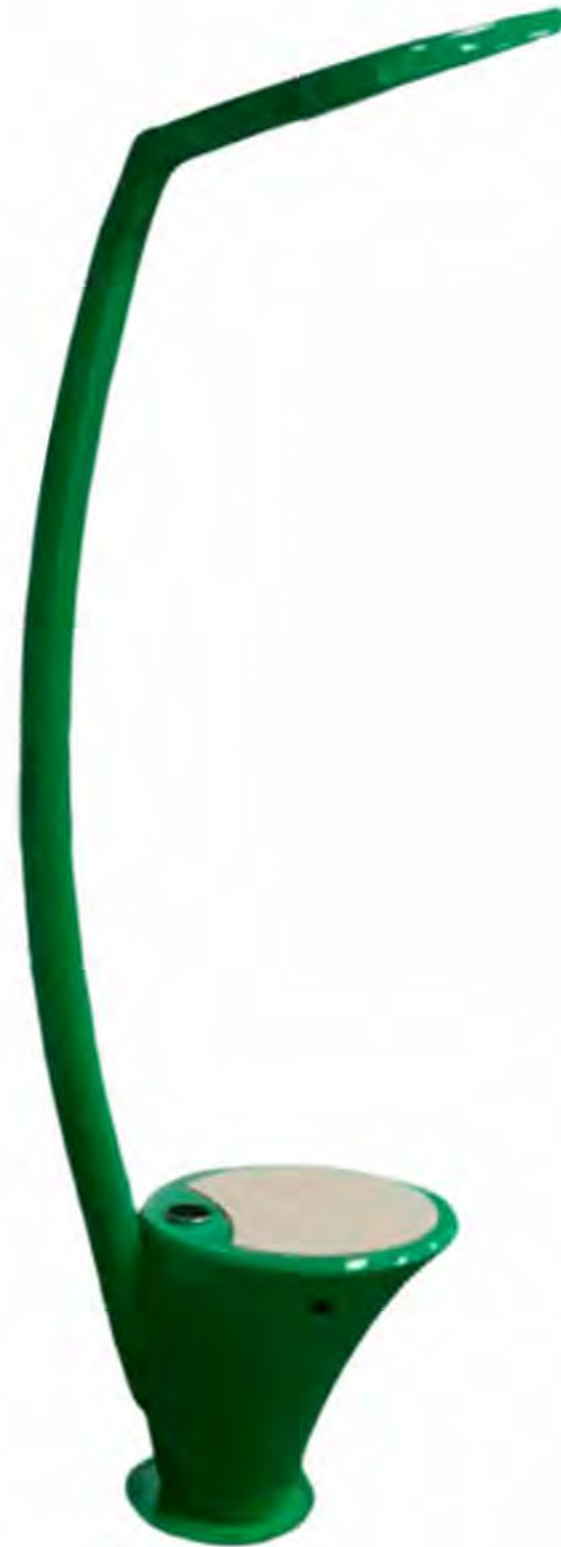

Weight: estimated 110kg

USB charging:

Number of ports: 4

Power (per port): 5V (2.1A)

Wireless charging: 2

Ambient light: LED strip light RGBW/Warm white

Bluetooth speaker: 5/12V

Wi-Fi: 4G/International router

**Item No: WYC1803**

Material: Fibreglass  
 Dimensions: D- 50cm, H- 230cm  
 Solar Panel: 38W  
 Battery capacity: 12V, 30AH  
 Controller Type: MPPT  
 Weight: estimated 70kg  
 USB charging:  
 Number of ports: 2  
 Power (per port): 5V (2.1A)  
 Wireless charging: 1  
 Ambient light: LED spot light  
 Bluetooth speaker: 5/12V  
 Wi-Fi: 4G/International router