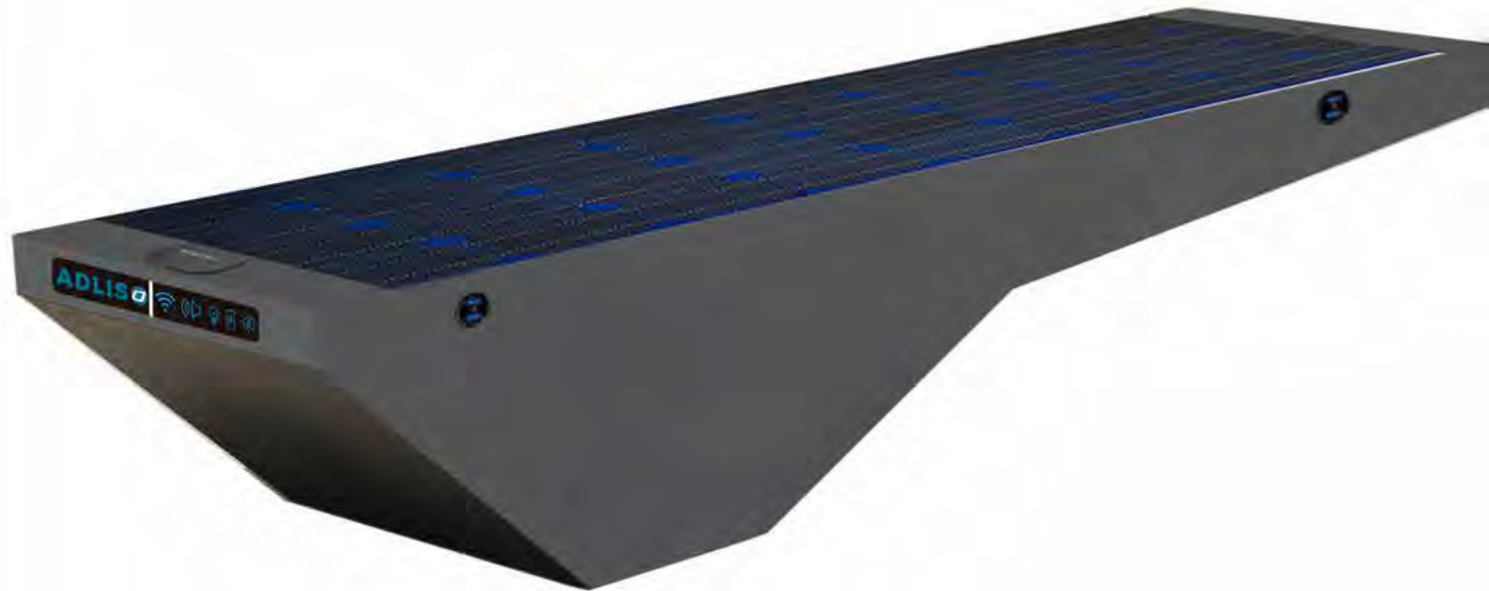

Item No: WYC1825

Material: Stainless steel #201
Dimensions: L- 200cm, W- 55cm, H- 45cm
Solar Panel: 110W
Battery capacity: 12V, 55AH
Controller Type: MPPT
Weight: estimated 90kg
USB charging:
Number of ports: 2
Power (per port): 5V (2.1A)
Wireless charging: 2
Ambient light: LED strip light RGBW/Warm white
Bluetooth speaker: 5/12V
Wi-Fi: 4G/International router