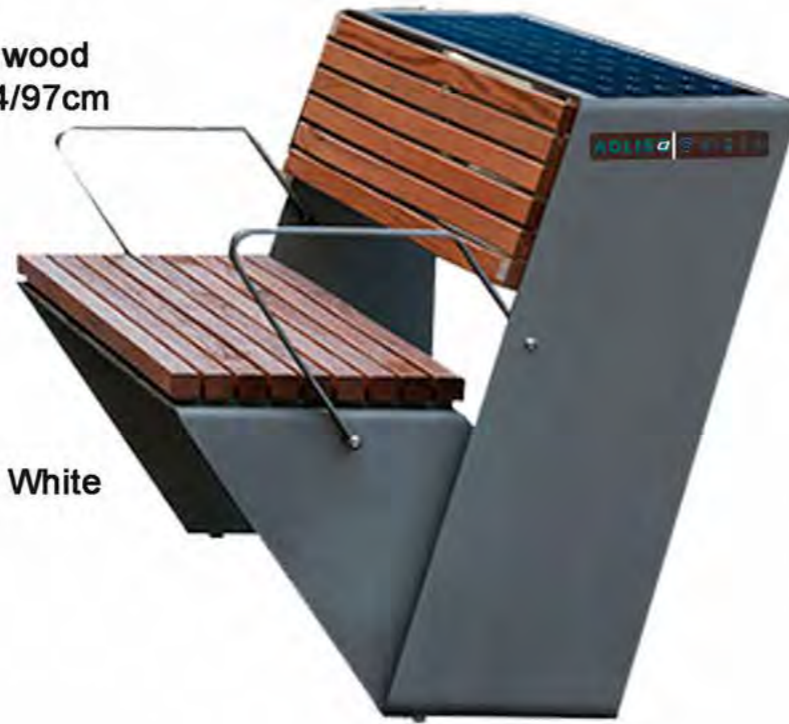

Item No: WYC1815

Material: Stainless steel #201 + WPC wood
Dimensions: L-225cm, W-112cm, H-44/97cm
Solar panel: 121W
Weight: estimated 170kg
Battery capacity: 12V, 55AH
Controller Type: MPPT
USB charging:
Number of ports: 2
Power (per port): 5V (2.1A)
Wireless charging: 2
Ambient light: LED strip RGBW/Warm White
Bluetooth speaker: 5/12V
Wi-Fi: 4G/International router