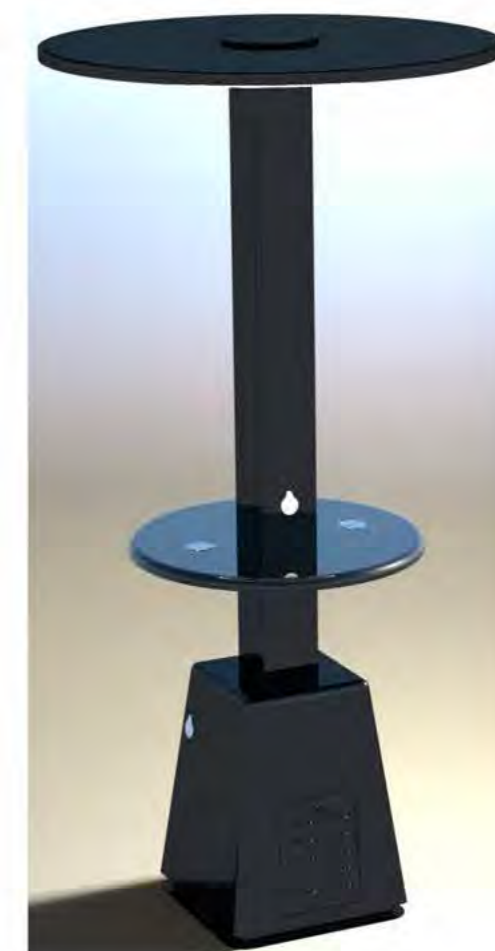

Weight: estimated 110kg

USB charging:

Number of ports: 4

Power (per port): 5V (2.1A)

Wireless charging: 2

Ambient light: LED strip light RGBW/Warm white

Bluetooth speaker: 5/12V

Wi-Fi: 4G/International router

**Item No: WYC1803**

Material: Fibreglass  
 Dimensions: D- 50cm, H- 230cm  
 Solar Panel: 38W  
 Battery capacity: 12V, 30AH  
 Controller Type: MPPT  
 Weight: estimated 70kg  
 USB charging:  
 Number of ports: 2  
 Power (per port): 5V (2.1A)  
 Wireless charging: 1  
 Ambient light: LED spot light  
 Bluetooth speaker: 5/12V  
 Wi-Fi: 4G/International router