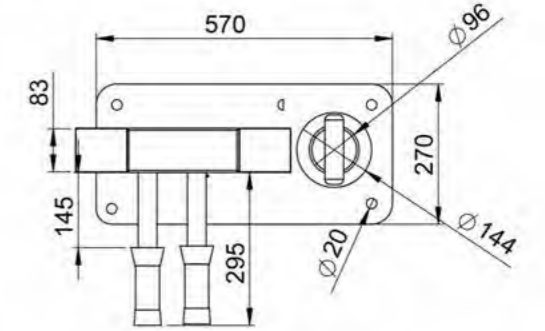

Item No: WYC1929

Material: Stainless steel #304
3 Plug Charger with
3 USB charger
AC power
Electric bike charging sockets
Bike Racks
Bike repair Kit
Air Pump

Tire removal lever

Floor pump model
SKS Airworx