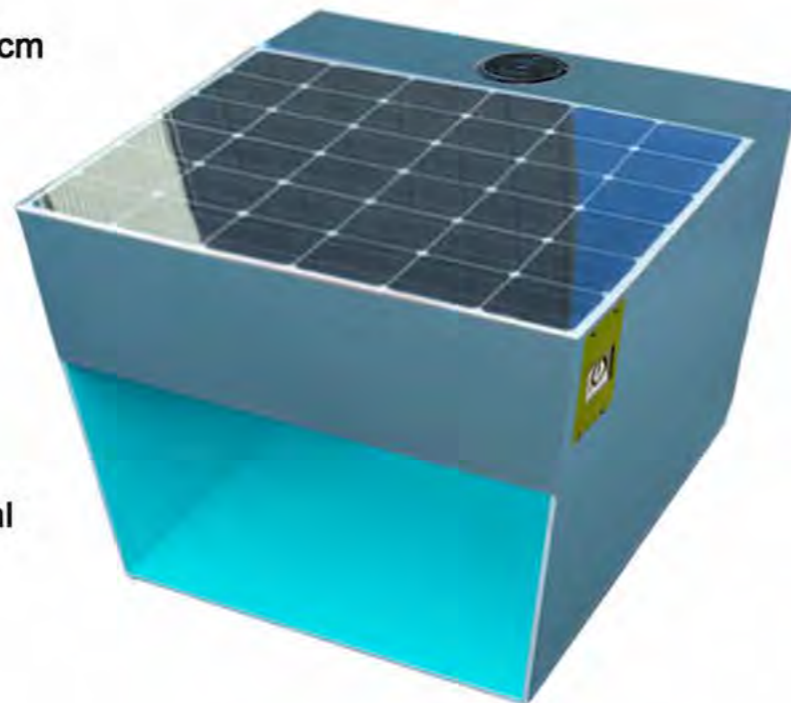

Number of ports: 2

Power (per port): 5V (2.1A)

Wireless charging: 2

Bluetooth speaker: Yes

Camera: Optional

Wi-Fi: 4G/International router

**Item No: WYC1925**

Material: Stainless steel #201 + WPC wood  
 Dimensions: D(roof)-140cm, H- 250cm  
 Solar Panel:120W, 200W optional  
 Battery capacity: 12V, 55AH  
 Controller Type: MPPT  
 Weight: estimated 180kg  
 USB charging:  
 Number of ports: 4  
 Power (per port): 5V (2.1A)  
 Wireless charging: 2  
 Bluetooth speaker: 5/12V  
 Ambient light: LED spot light  
 Wi-Fi: 4G/International router

**Item No: WYC1806**

Material: Stainless steel #201 + WPC wood  
 Dimensions: L-65cm, W-55cm,H- 250cm  
 Solar Panel:90W  
 Battery capacity: 12V, 55AH  
 Controller Type: MPPT  
 Weight: estimated 80kg  
 USB charging:  
 Number of ports: 2  
 Wireless charging: 1  
 Power (per port): 5V (2.1A)  
 Advertising display: LED light box and  
 monochrome LED display screen optional  
 Bluetooth speaker: 5/12V  
 Wi-Fi: 4G/International router optional

## Item No: WYC1831

Material: Stainless steel #201  
 Dimensions: L-55cm, W-55cm, H- 42cm  
 Solar Panel:36W  
 Battery capacity: 12V, 20AH  
 Controller Type: MPPT  
 Weight: estimated 30kg  
 USB charging:  
 Number of ports: 1  
 Power (per port): 5V (2.1A)  
 Wireless charging: 1  
 Ambient light:LED spot light  
 Bluetooth speaker: no  
 Wi-Fi: 4G/International router optional