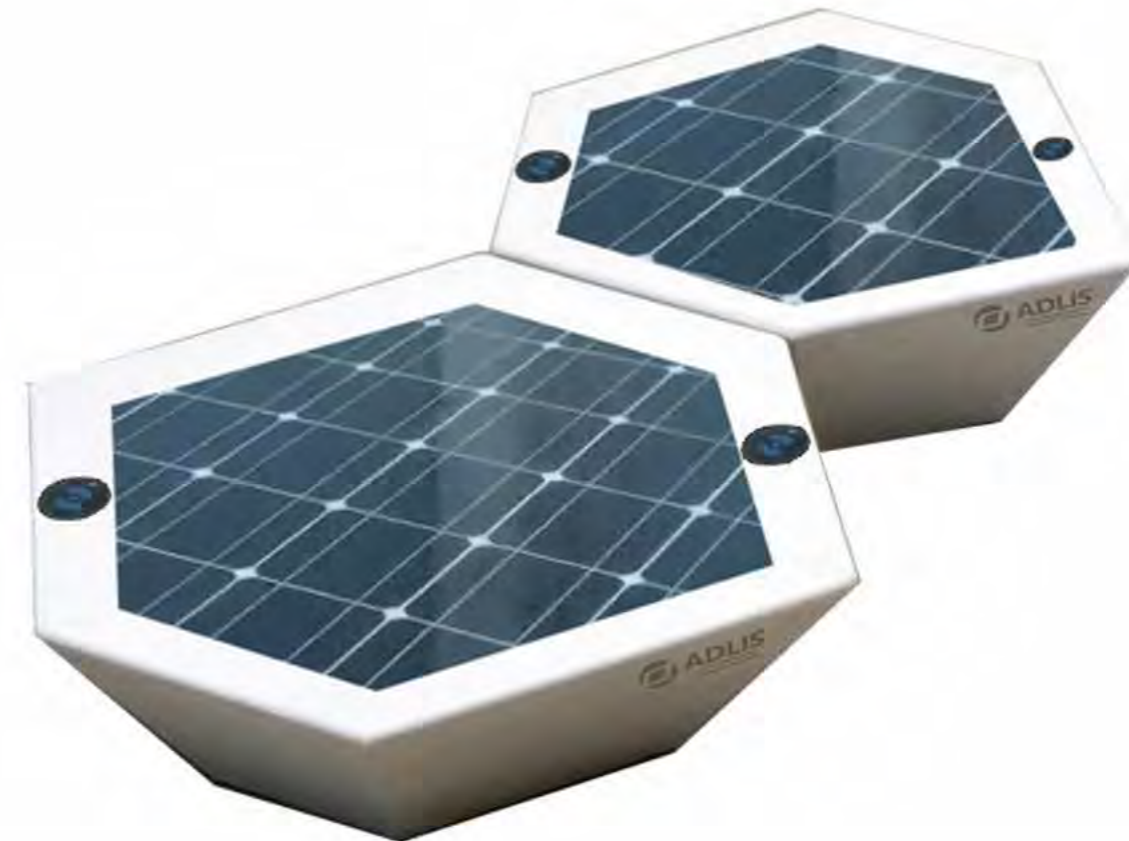

## Item No: WYC1831

Material: Stainless steel #201  
 Dimensions: L-55cm, W-55cm, H- 42cm  
 Solar Panel:36W  
 Battery capacity: 12V, 20AH  
 Controller Type: MPPT  
 Weight: estimated 30kg  
 USB charging:  
 Number of ports: 1  
 Power (per port): 5V (2.1A)  
 Wireless charging: 1  
 Ambient light:LED spot light  
 Bluetooth speaker: no  
 Wi-Fi: 4G/International router optional

## Item No: WYC1832

Material: Stainless steel #201  
 Dimensions: L-45cm, W-42cm, H- 45cm  
 Solar Panel:27W  
 Battery capacity: 12V, 20AH  
 Controller Type: MPPT  
 Weight: estimated 30kg  
 USB charging:  
 Number of ports: 1  
 Power (per port): 5V (2.1A)  
 Wireless charging: 0  
 Ambient light:LED spot light  
 Bluetooth speaker: no  
 Wi-Fi: 4G/International router optional

**Item No: WYC1833**

Material: Stainless steel #201  
 Dimensions: L-55cm, W-55cm, H- 42cm  
 Solar Panel:36W  
 Battery capacity: 12V, 20AH  
 Controller Type: MPPT  
 Weight: estimated 30kg  
 USB charging:  
 Number of ports: 1  
 Power (per port): 5V (2.1A)  
 Wireless charging: 1  
 Ambient light:LED spot light  
 Bluetooth speaker: no  
 Wi-Fi: 4G/International router optional

**Item No: WYC1834**

Material: Stainless steel #201  
 Dimensions: L-110cm, W-105cm, H- 46cm  
 Solar Panel:48W  
 Battery capacity: 12V, 30AH  
 Controller Type: MPPT  
 Weight: estimated 60kg  
 USB charging:  
 Number of ports: 2  
 Power (per port): 5V (2.1A)  
 Wireless charging: 1  
 Ambient: LED spot light  
 Bluetooth speaker: no  
 Wi-Fi: 4G/International router optional