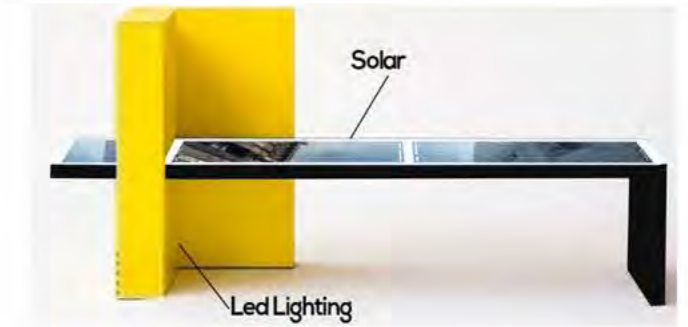

Item No: WYC1820

Material: Stainless steel #201
Dimensions: L- 180cm, W- 50cm, H- 42/65cm
Solar Panel: 90W
Battery capacity: 12V, 55AH
Controller Type: MPPT
Weight: estimated 60kg
USB charging:
Number of ports: 2
Power (per port): 5V (2.1A)
Wireless charging: 2
Ambient light: LED strip light RGBW/Warm white
Bluetooth speaker: 5/12V
Wi-Fi: 4G/International router