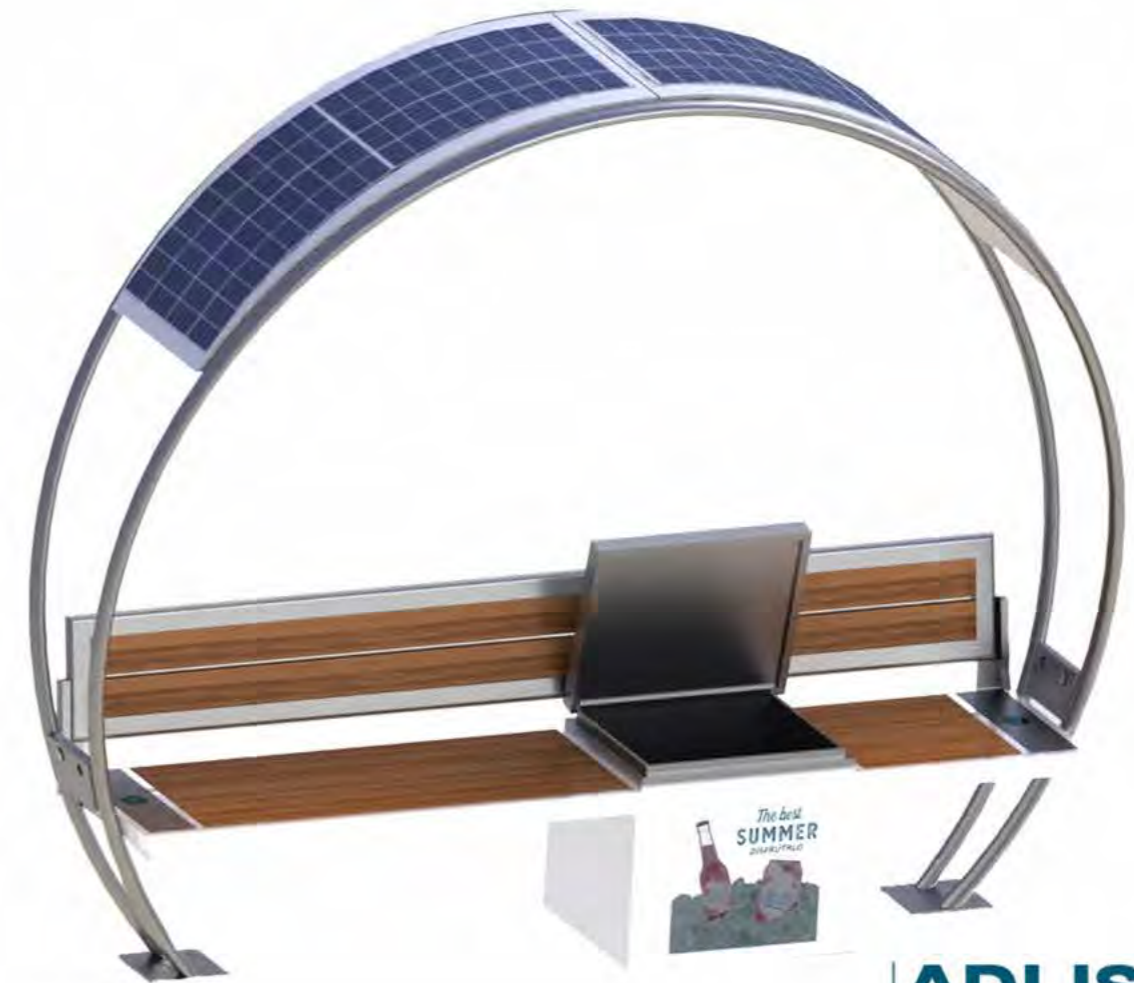

Item No: WYC1926B

Material: Stainless steel #304 + WPC Wood
Dimensions: L-260cm, W- 53cm, H- 45/73/230cm
Solar Panel: 160W
Battery capacity: 12V, 55AH,1pc
Controller Type: MPPT
Number of ports: 3
Wireless charger:2
Ambient light: LED spot light:3pcs
Mini refrigerator
Size:L54*W44.5*H51cm
Packing:60*51*57cm
Inner capacity:65L
Bluetooth speaker: 5/12V
Wi-Fi: 4G/International router