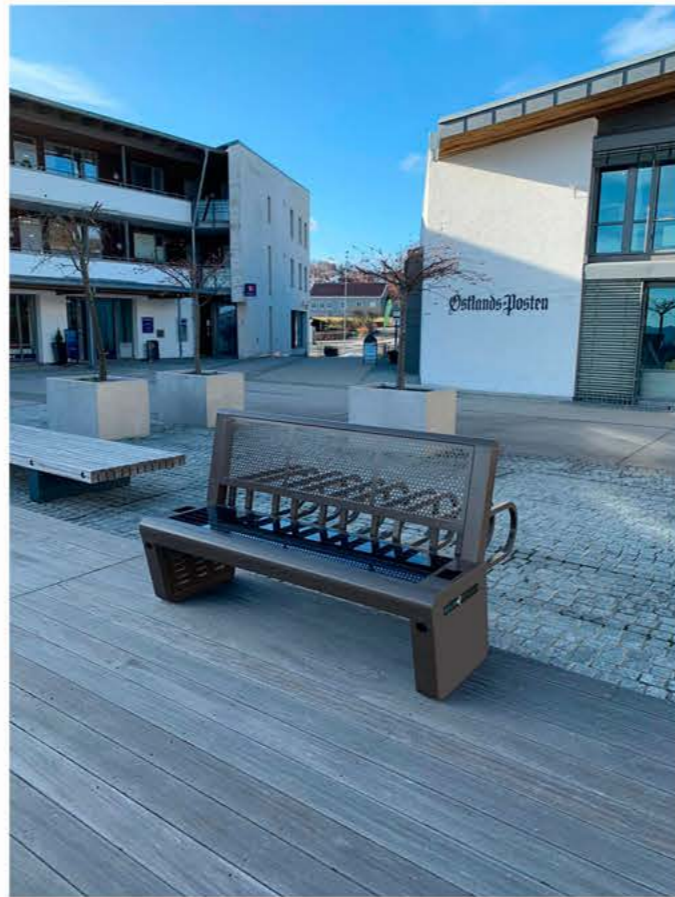

Official Distributor:

BrasiT
Specialist in Innovative Technologies