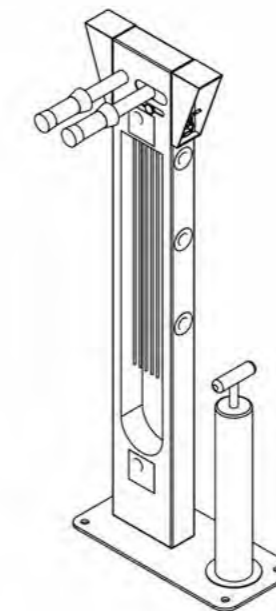

Phillips screwdriver  
2x100

Flat screwdriver  
5.5x100

Open-end wrench  
13/14

Open-end wrench  
15/17

Tire removal lever

Floor pump model  
SKS Airworx

**Item No: WYC1929B**

Material: Stainless steel #304  
 Solar Panel: 315W - 2000\*998\*35mm  
 3 Plug Charger with 3 USB  
 Special tools  
 Air pump  
 Bluetooth speaker: 5/12V  
 Wi-Fi: 4G/International router