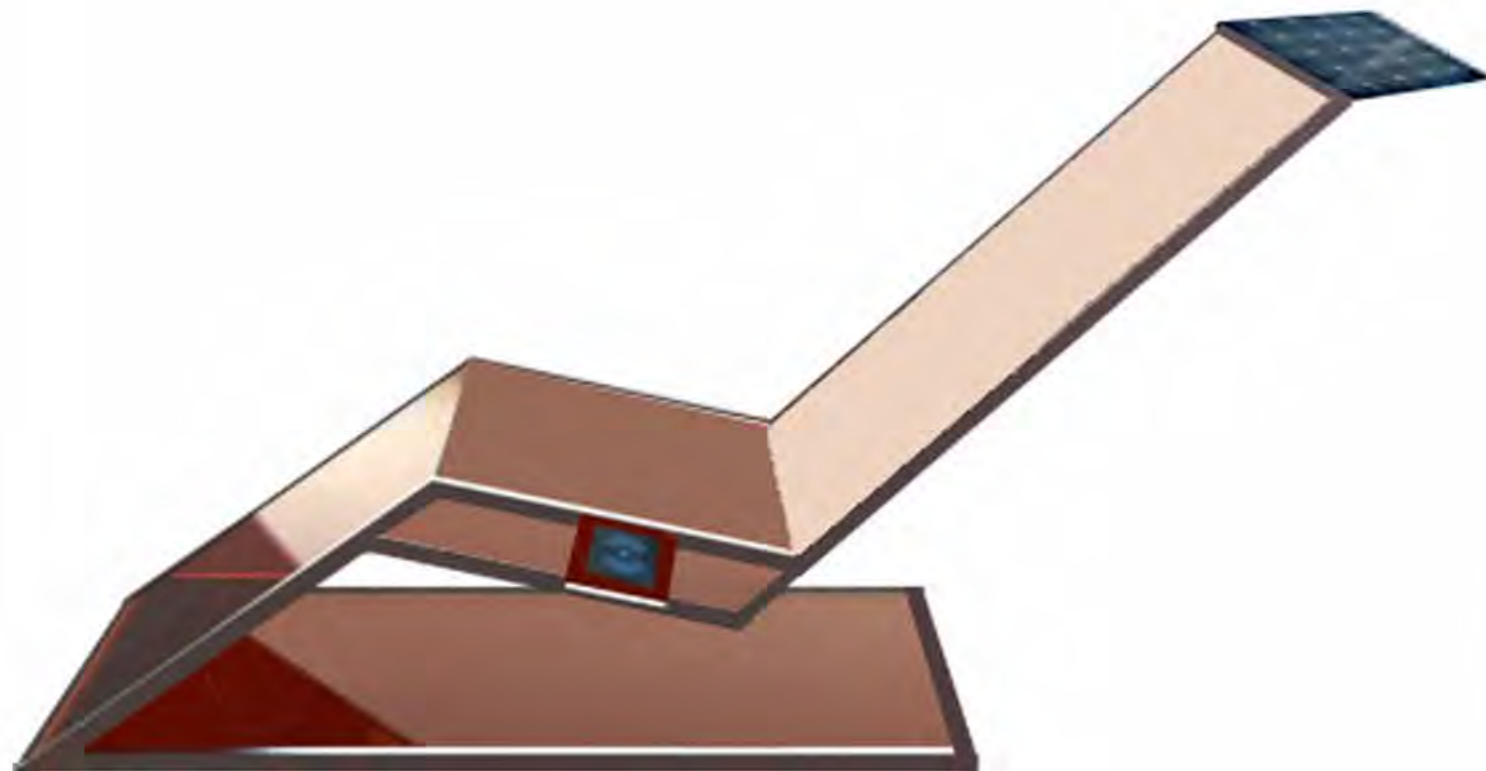

Item No: WYC1840

Material: Stainless steel #304 + WPC wood
Dimensions: L-196cm, W-56cm, H- 16.5cm
Solar Panel:45W
Battery capacity: 12V, 30AH
Controller Type: MPPT
Weight: estimated 90kg
USB charging:
Number of ports: 2
Power (per port): 5V (2.1A)
Wireless charging: 1
Lighting:No
Bluetooth speaker: No
Wi-Fi: 4G/International router optional