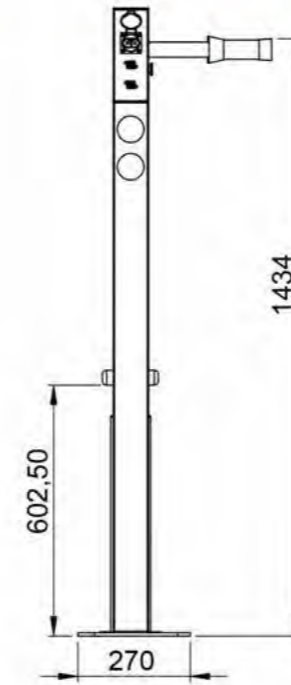

Item No: WYC1929

Material: Stainless steel #304
3 Plug Charger with
3 USB charger
AC power
Electric bike charging sockets
Bike Racks
Bike repair Kit
Air Pump

Tire removal lever

Floor pump model
SKS Airworx