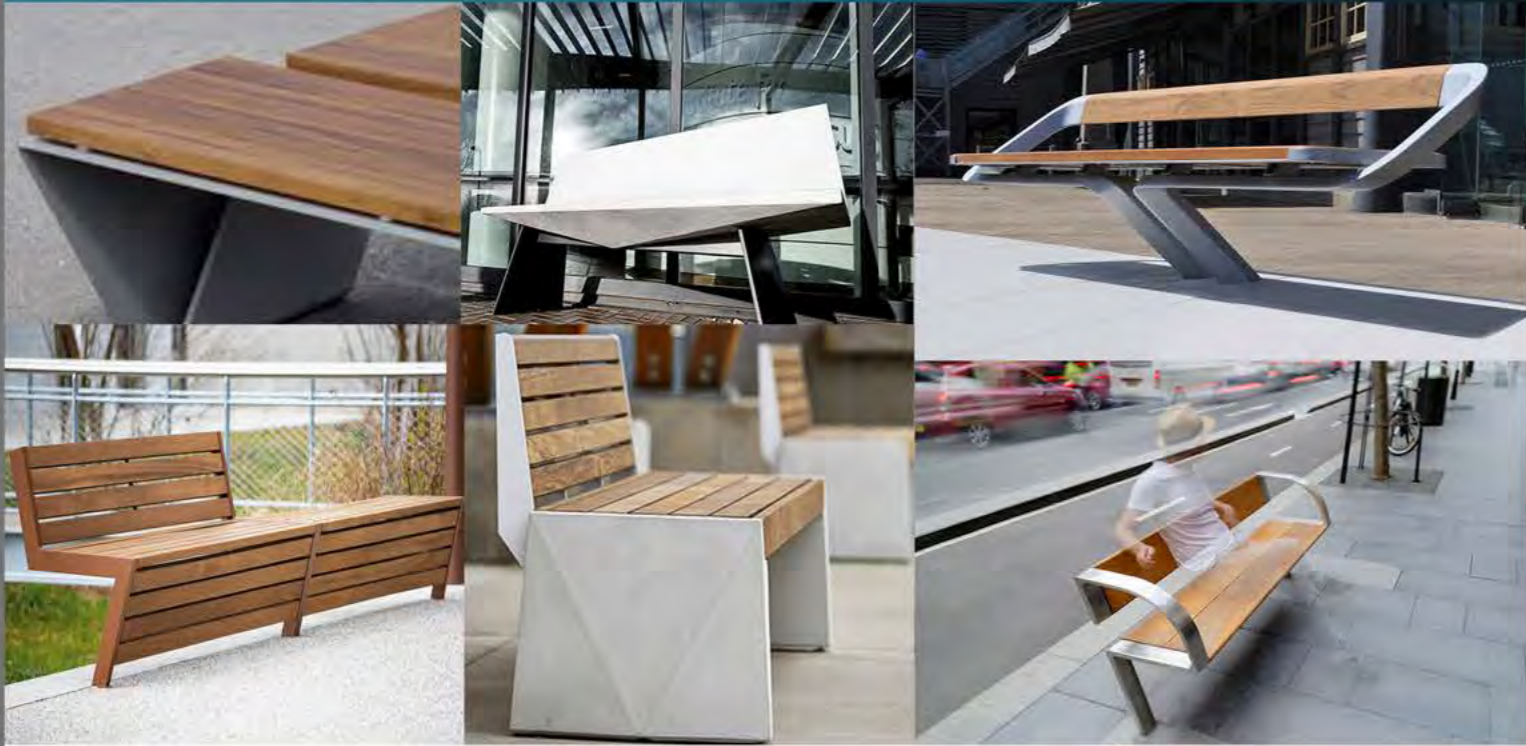

Content

Standard Model

ADWE