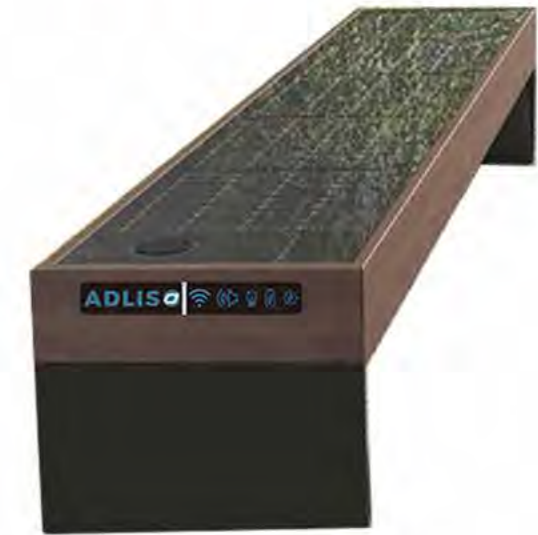

Item No: WYC1823