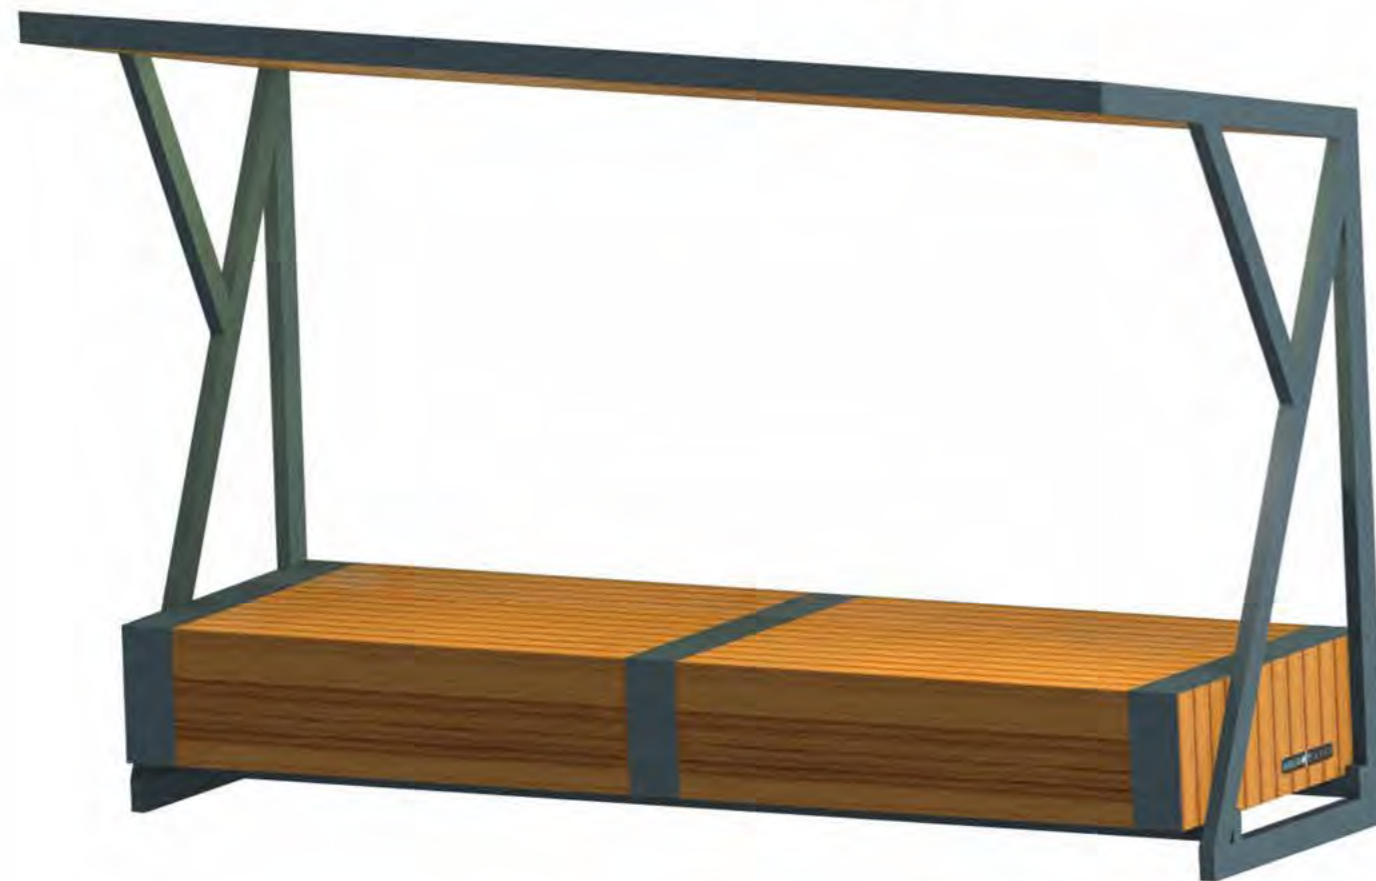

Item No: WYC2419

Material: Stainless steel #201 + WPC wood
Dimensions: L- 268cm, W- 110cm, H- 240cm
Estimated weight: 150kg

Bench "Teron" with a light rainfall.
The strict forms and clarity of the lines give
the product sophistication and uniqueness.

Teron bench is made of weatherproof metal
and WPC. In the basic version, it is made of pine.

Teron

Item No: WYC2420

Pyse

Material: Stainless steel #201 + WPC wood
Dimensions: L- 200cm, W- 75cm, H- 75cm
Weight: estimated 140kg

The collection Pyse verifies a simple hypothesis: the minimalist design can be of great singularity. However, no experimental inclinations but a specific purpose. Help improving the living environment of city dwellers. They offer an alternative to traditional conceptions by valuing bold and light forms to bring originality and poetry in urban and landscaped spaces. Famous tower of Pisa, the pieces of this collection have the particularity of being leaning.