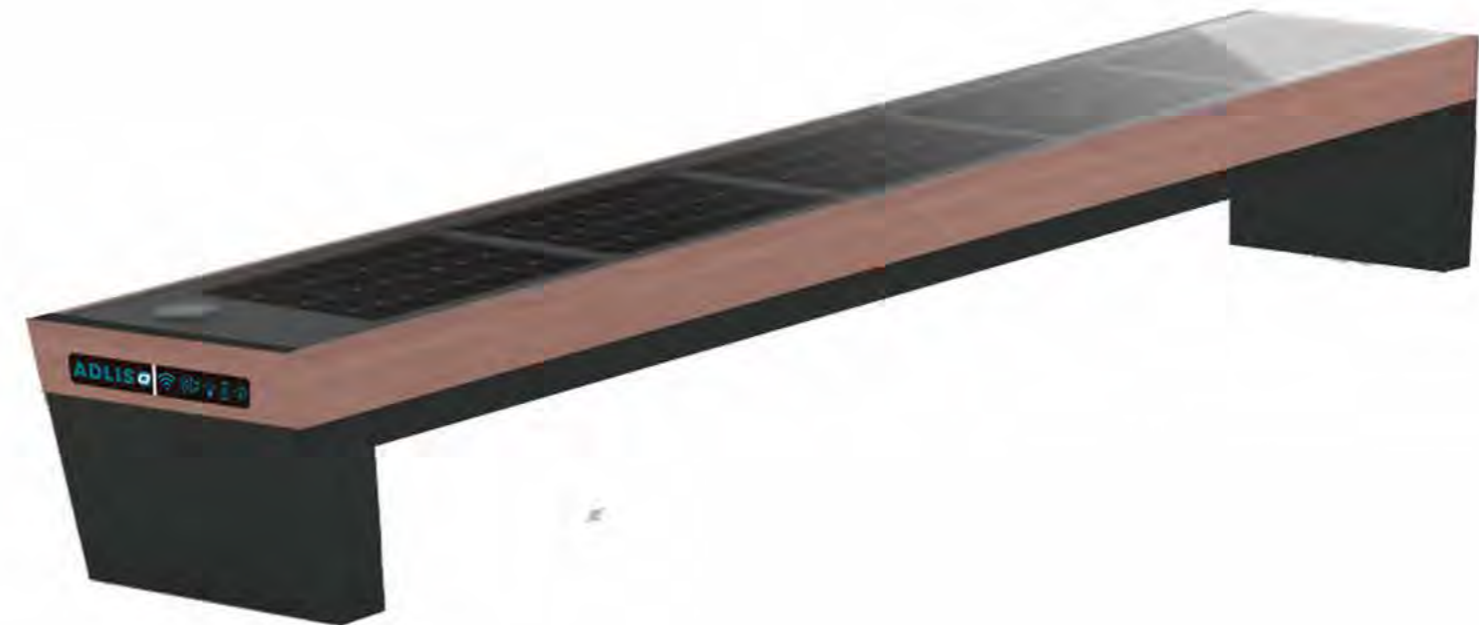

Item No: WYC1823