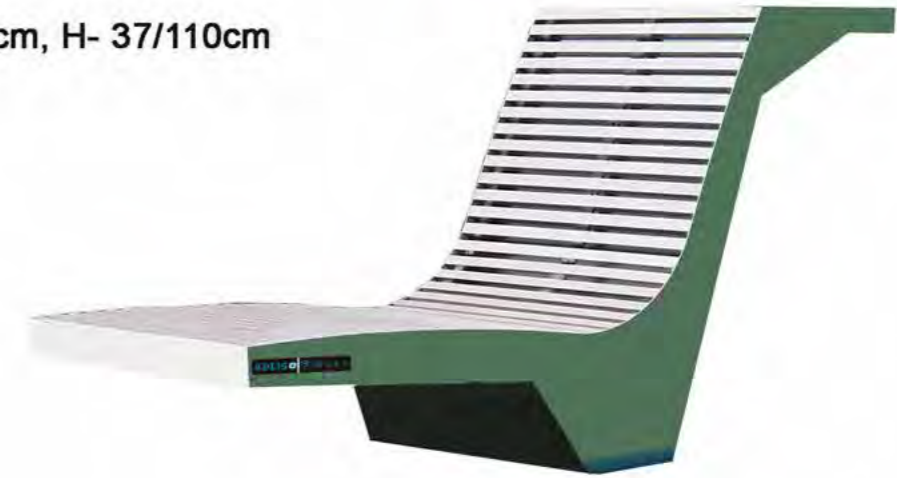

Item No: WYC1826

Material: Stainless steel #201
Dimensions: L- 159cm, W- 80cm, H- 37/110cm
Solar Panel: 40W
Battery capacity: 12V, 20AH
Controller Type: MPPT
Weight: estimated 90kg
USB charging:
Number of ports: 2
Power (per port): 5V (2.1A)
Wireless charging: 1
Ambient light: LED spot light