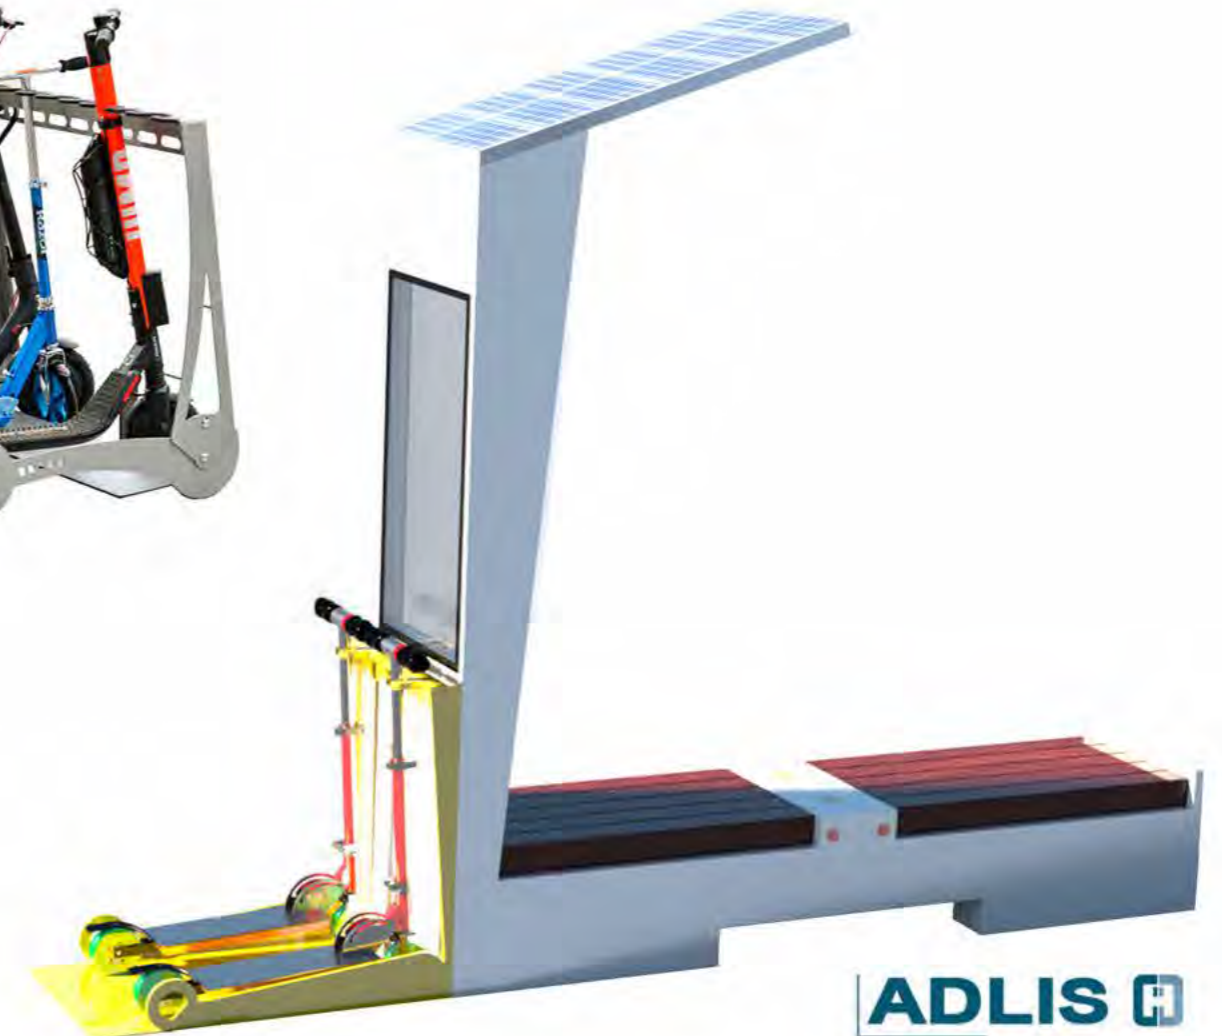

Item No: WYC1917B