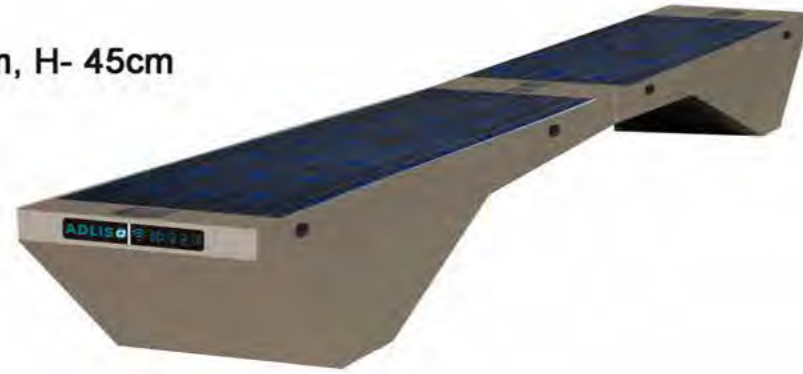

Item No: WYC1825

Material: Stainless steel #201
Dimensions: L- 200cm, W- 55cm, H- 45cm
Solar Panel: 110W
Battery capacity: 12V, 55AH
Controller Type: MPPT
Weight: estimated 90kg
USB charging:
Number of ports: 2
Power (per port): 5V (2.1A)
Wireless charging: 2
Ambient light: LED strip light RGBW/Warm white
Bluetooth speaker: 5/12V
Wi-Fi: 4G/International router