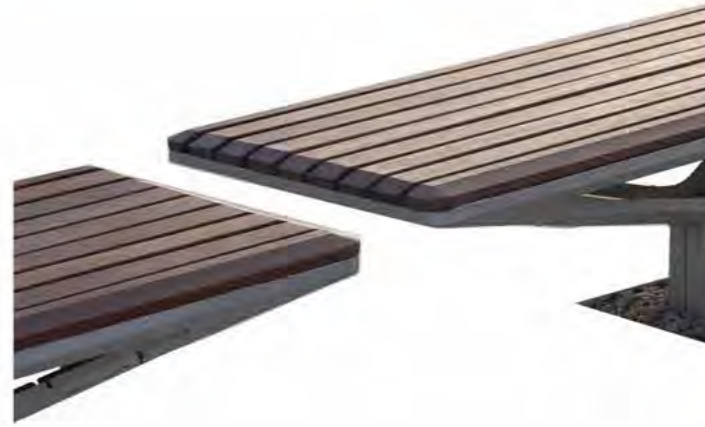

Item No: WYC2409

Material: Stainless steel #201 + WPC wood
Dimensions: L- 180cm, W- 52cm, H- 45cm
Weight: estimated 60kg

Simona Benches design captures the elegance, simplicity and beauty of the natural forms associated with the marine environment. Each unique piece in the elegance range of street furniture personifies exemplary design, high-quality materials and high-tech engineering. These elements were designed using teak and polished aluminium to reflect and reference the passing watercraft.