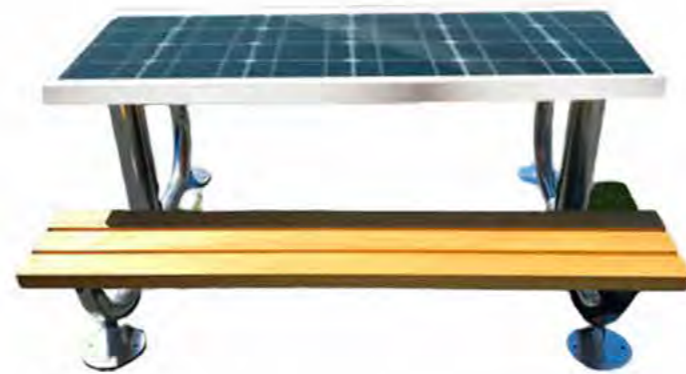

Item No: WYC1909

Material: Stainless steel #201 + WPC wood
Dimensions: L- 180cm, W- 158cm, H- 81.6cm
Solar Panel: 90W
Battery capacity: 12V, 55AH
Controller Type: MPPT
Weight: estimated 120kg
USB charging:
Number of ports: 4
Power (per port): 5V (2.1A)
Wireless charging: 2
Ambient light: LED strip light RGBW/Warm white
Bluetooth speaker: 5/12V
Wi-Fi: 4G/International router