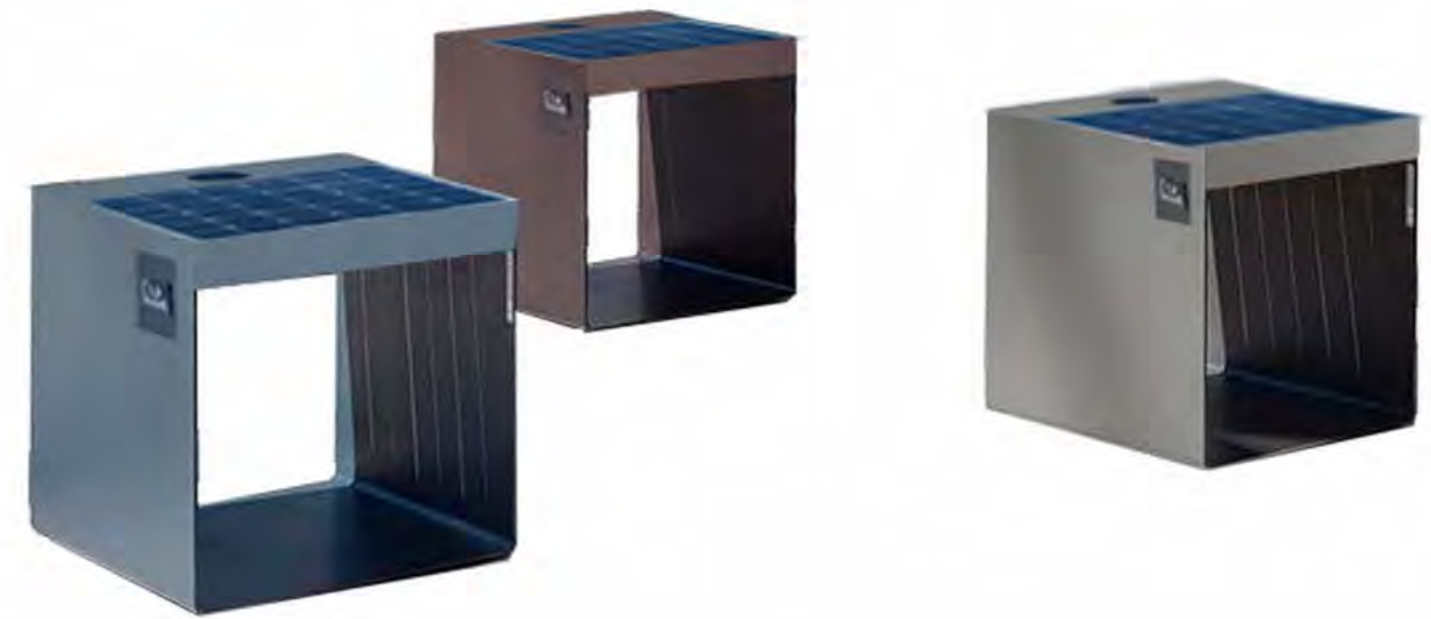

Item No: WYC1832