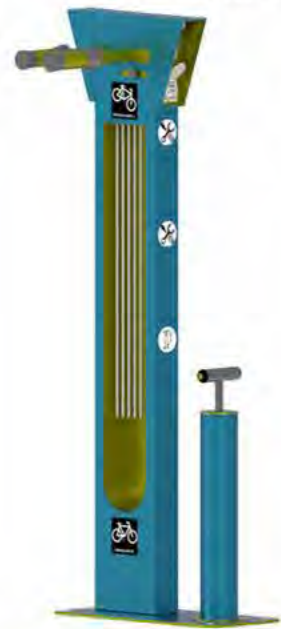

Phillips screwdriver  
2x100

Flat screwdriver  
5.5x100

Open-end wrench  
13/14

Open-end wrench  
15/17

Tire removal lever

Floor pump model  
SKS Airworx

**Item No: WYC1929B**

Material: Stainless steel #304  
 Solar Panel: 315W - 2000\*998\*35mm  
 3 Plug Charger with 3 USB  
 Special tools  
 Air pump  
 Bluetooth speaker: 5/12V  
 Wi-Fi: 4G/International router