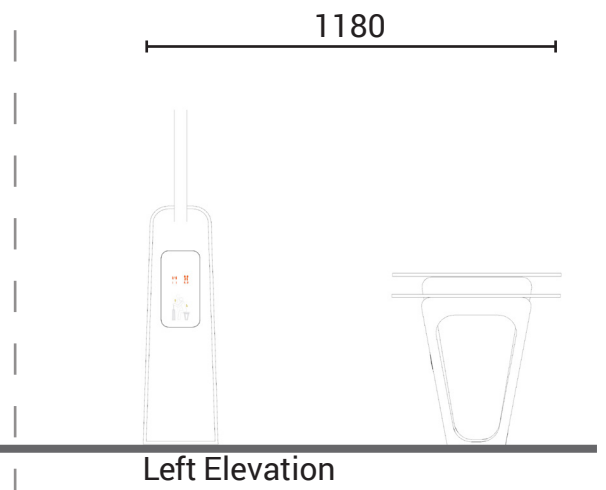

Subject to change without prior notice.

KINETICS PLAY SDN. BHD. (1223254-U)

Lot 2-44 Jalan SU7, Lion Industrial Park, Persiaran Tengku Ampuan, 40300 Shah Alam, Selangor, Malaysia.
Tel: +603-5888 9104 Email: info@kineticsplay.com Web: www.kineticsplay.com