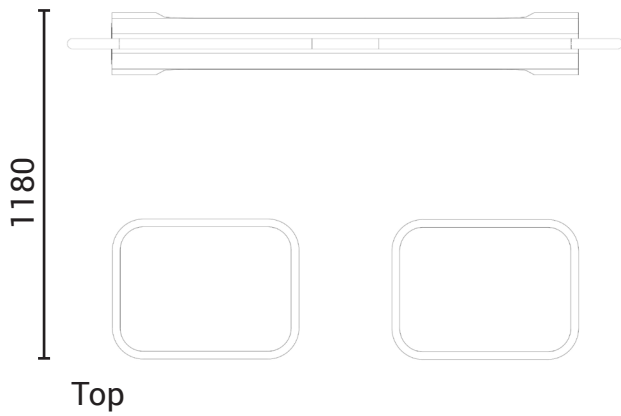

Subject to change without prior notice.

KINETICS PLAY SDN. BHD. (1223254-U)

Lot 2-44 Jalan SU7, Lion Industrial Park, Persiaran Tengku Ampuan, 40300 Shah Alam, Selangor, Malaysia.
Tel: +603-5888 9104 Email: info@kineticsplay.com Web: www.kineticsplay.com