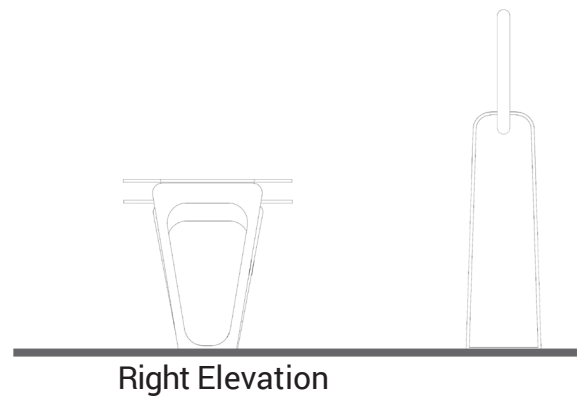

Subject to change without prior notice.

KINETICS PLAY SDN. BHD. (1223254-U)

Lot 2-44 Jalan SU7, Lion Industrial Park, Persiaran Tengku Ampuan, 40300 Shah Alam, Selangor, Malaysia.
Tel: +603-5888 9104 Email: info@kineticsplay.com Web: www.kineticsplay.com