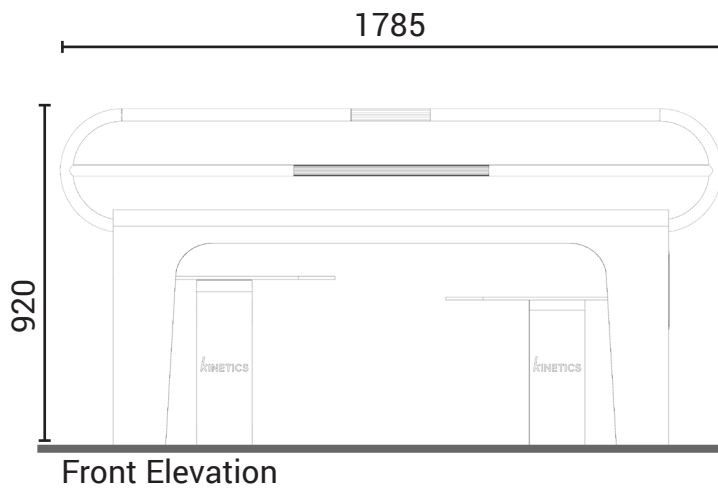

Subject to change without prior notice.

KINETICS PLAY SDN. BHD. (1223254-U)

Lot 2-44 Jalan SU7, Lion Industrial Park, Persiaran Tengku Ampuan, 40300 Shah Alam, Selangor, Malaysia.
Tel: +603-5888 9104 Email: info@kineticsplay.com Web: www.kineticsplay.com