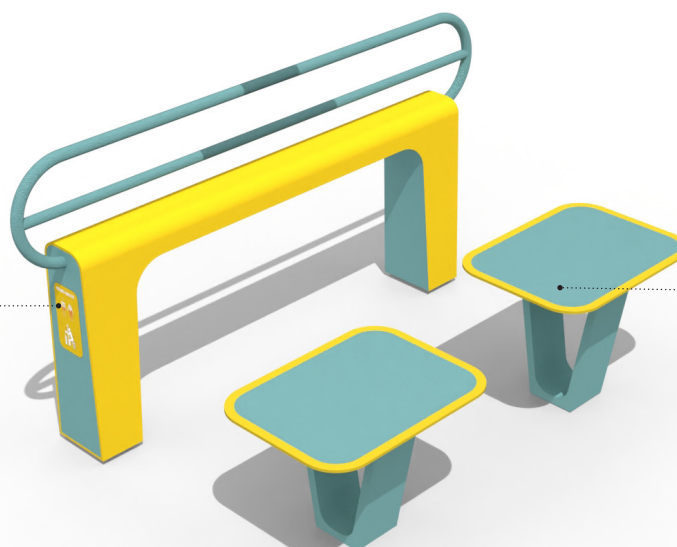

## Product description

The Sit and Stand equipment is specially designed for frail elderly individuals to safely train the essential movement of sitting down and standing up. It features two different handle levels and dual seat heights to accommodate varying user needs and abilities. The open design with seat with wide mat ensures comfort, stability, and ease of transfer. This equipment focuses on strengthening lower limb muscles, improving coordination, and building confidence in performing one of the most important daily functional movements.

## Product information

Category	: SilverActive Elderly Fitness
Age group	: 16yrs & above
Product Code	: EF600
Maximum users	: 2 user
Sizes (mm)	: L1180 x H920 x W1785 mm

Instruction Signage

Comfortable wide mat seats